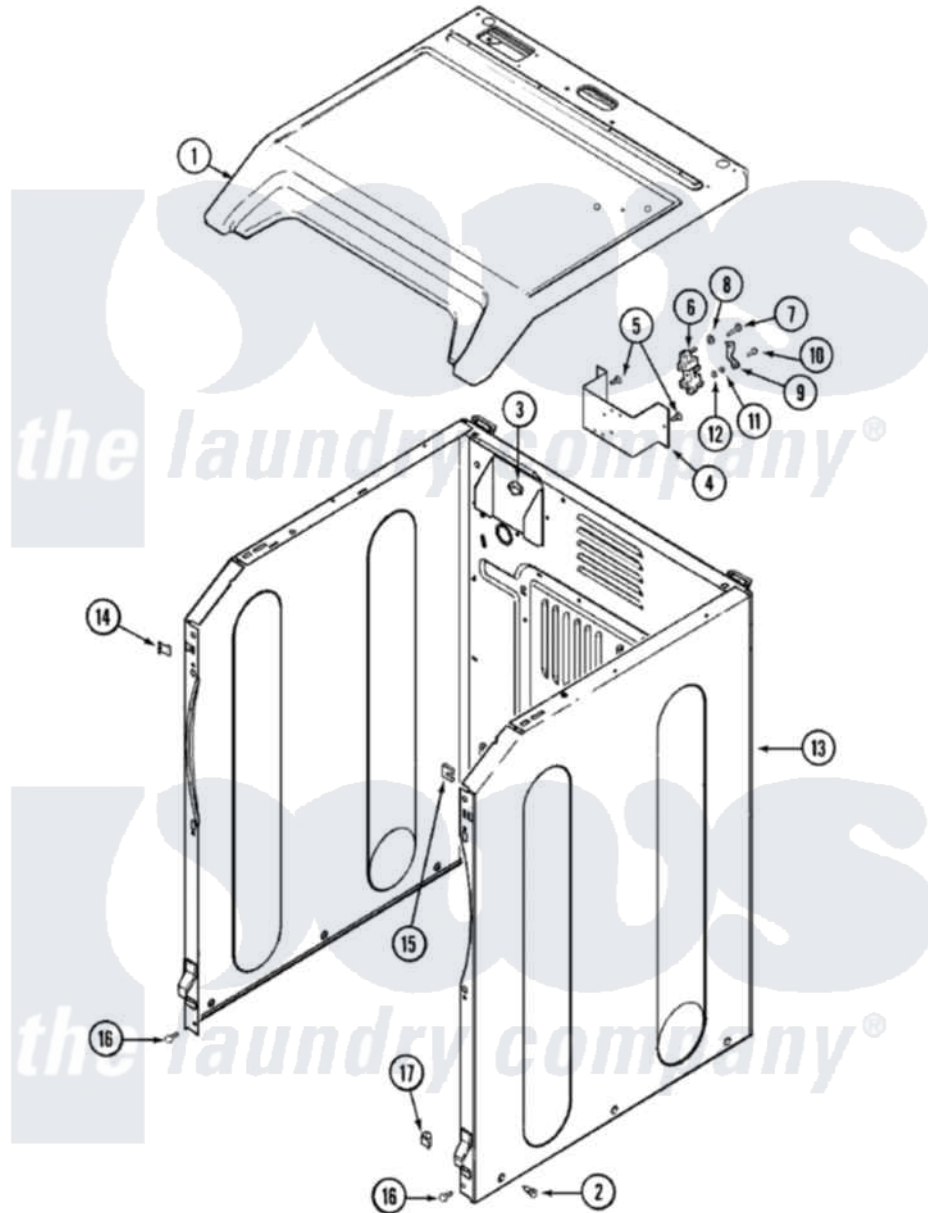

Maytag MDG9557AWW 01 - CABINET (MDE)

Maytag Residential Maytag MDG9557AWW Dryer Parts Parts Diagram 01 - CABINET (MDE)
 Click on the part number to view part

Item	Original Part Number	Replaced By	Status	Part Description
2	213007			Xfor Cabinet See Cabinet, Back
3	33002073	Y310376		Clip, Door Switch Harness
4	33001826		Not Available	BRACKET, TERMINAL BLOCK---NA
5	22001995			Screw Note: Screw, Tumbler Front And Shroud
6	33001244			Block, Terminal
7	Y312209	W10001200		Screw
8	Y311270			Washer, Terminal Block
9	Y312184			Strap, Grounding
10	33001245			Screw---NA
11	311484	112432		Nut
12	311093			Washer, Terminal Connection
14	22002049			Clip Note: Clip, Front Panel
15	213280	204439		Screw And Fstner Assembly
16	22001995			Screw Note: Screw, Tumbler Front And Shroud