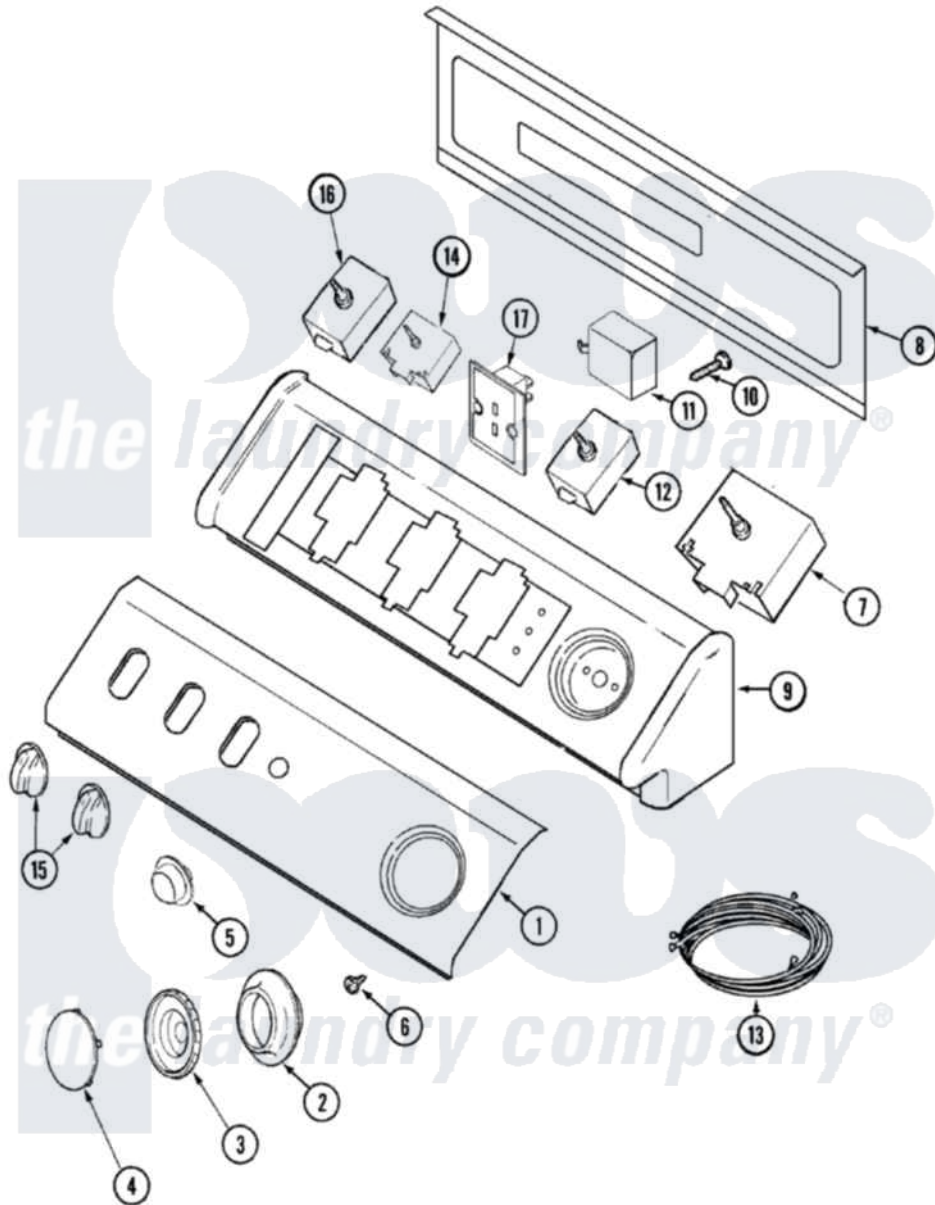

Maytag MDG9557AWW 05 - CONTROL PANEL (MDE)

Maytag [Residential Maytag MDG9557AWW Dryer Parts](#) Parts Diagram 05 - CONTROL PANEL (MDE)
 Click on the part number to view part

Item	Original Part Number	Replaced By	Status	Part Description
1	Y22002339	8534058		Screw
3	22001659			Timer Knob - Grey
6	33001690	90767		Screw, 8A X 3/8 HeX Washer Head Tapping
7	33001634			Timer
8	33001806		Not Available	BACK, CONSOLE PANEL
"	216423	3370225		Screw
10	216423	3370225		Screw
11	33001623			Buzzer, Non-Adjustable
13	33002285			Wire Harness, Main
14	33002526			Switch, Four Pos. Rotary Elect
16	22001794			Switch, Rotary
18	33002319		Not Available	MANUAL, USE & CARE (FRENCH)
"	33002287		Not Available	MANUAL, USE & CARE
"	16008878	16023086		Serv Man