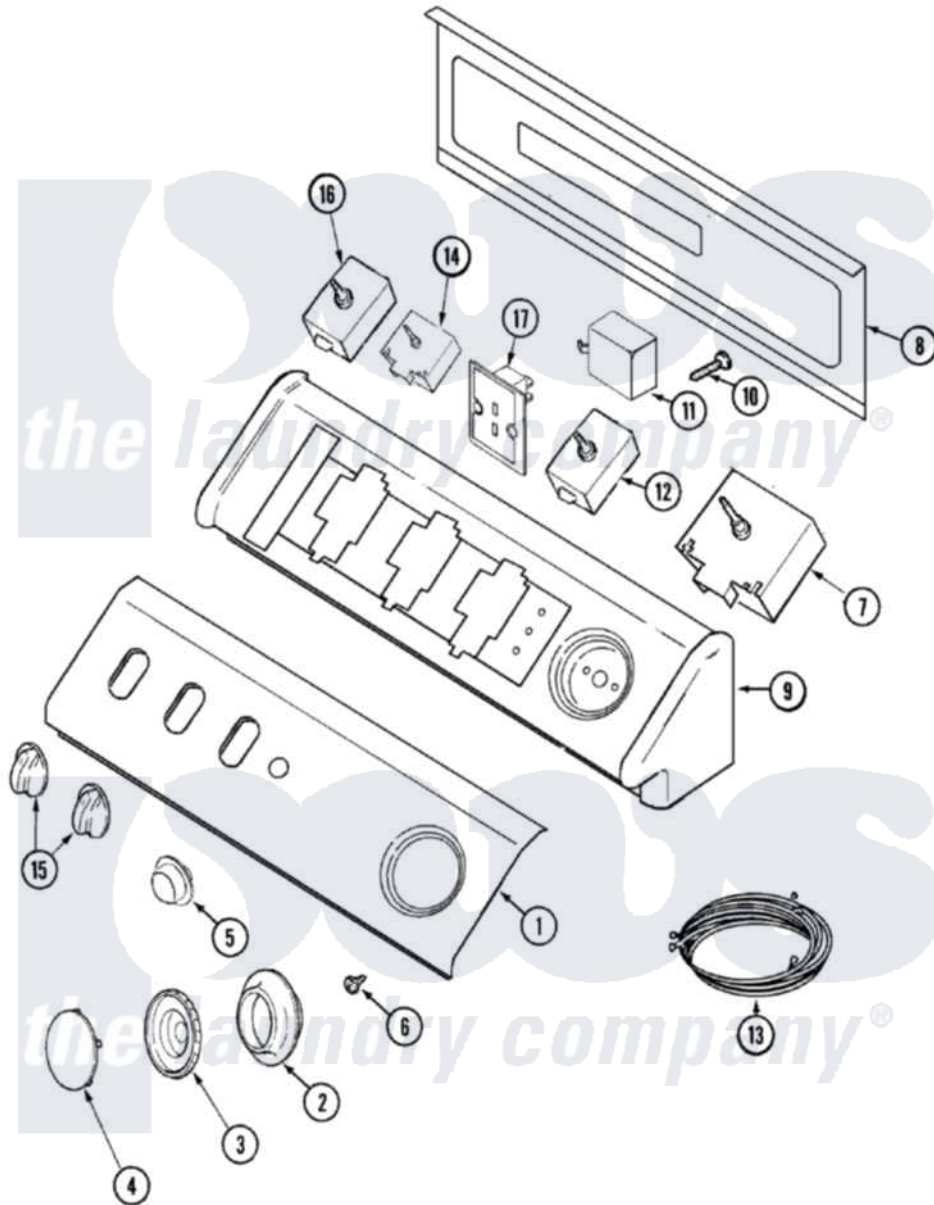

Maytag MDG9557AWW 06 - CONTROL PANEL (MDG)

Maytag [Residential Maytag MDG9557AWW Dryer Parts](#) Parts Diagram 06 - CONTROL PANEL (MDG)
 Click on the part number to view part

Item	Original Part Number	Replaced By	Status	Part Description
1	Y22002339	8534058		Screw
"	33002284	33002721		Facia, Control Panel
2	33001621			Skirt, Timer Dial
3	22001659			Timer Knob - Grey
4	22001664			Timer Knob Insert/Cap
5	33001619	37001071		Button, Push-To-Start
6	33001690	90767		Screw, 8A X 3/8 HeX Washer Head Tapping
7	33001634			Timer
8	33001806		Not Available	BACK, CONSOLE PANEL
"	216423	3370225		Screw
9	33002286		Not Available	CONSOLE (WHT)
10	216423	3370225		Screw
11	33001623			Buzzer, Non-Adjustable
12	33001861	33001618		Switch- PU
13	33002320			Wire Harness, Main
14	33002527			Switch, Four Pos. Rotary Gas

15	22001663		Knob, Selector Switch
16	22001794		Switch, Rotary
17	33001661	33002389	Dryness Display Control Note: Display, Dryness
18	16008878	16023086	Serv Man
"	33002287	Not Available	MANUAL, USE & CARE
"	33002319	Not Available	MANUAL, USE & CARE (FRENCH)