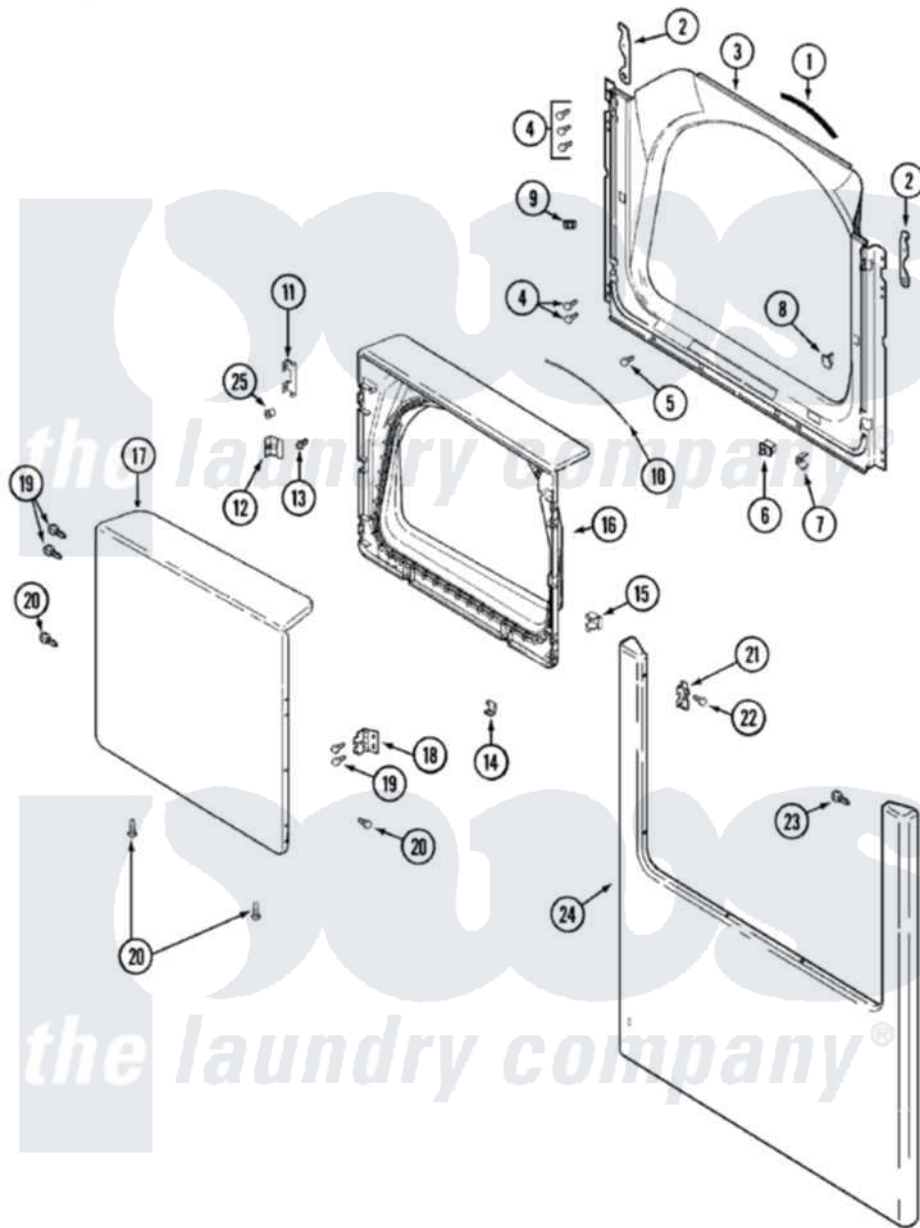

Maytag MDG9557AWW 07 - DOOR (MDE)

Maytag Residential Maytag MDG9557AWW Dryer Parts Parts Diagram 07 - DOOR (MDE)
 Click on the part number to view part

Item	Original Part Number	Replaced By	Status	Part Description
2	22002247	33002597		Hook, Security
4	22001995			Screw Note: Screw, Tumbler Front And Shroud
5	33001768			Screw, Shroud Note: Screw, Shroud And Outlet Duct
6	33001508	W10169313		Switch-Dor
7	33001760			Bracket, Hinge
8	33001174	LA-1003		Door Catch Kit
9	Y304578	LA-1003		Door Catch Kit
"	33001791	306436		Door Latch Kit--W
10	33002094			Seal, Door
11	22002038			Clip, Door
12	33001793			Bracket, Strike
13	33001761			Strike, Door
14	22002039			Clip, Door
15	33001763			Plug, Inner Door
17	22001817			Sheet, Sound Damper

18	33001759		Hinge, Door
19	22002062	98006631	Screw
22	33001787		Screw, Hinge Note: Screw, Hinge Hole Cover
23	22002012		Screw, Hinge Note: Screw, Hinge Bracket
25	33001771		Bushing, Inner Door