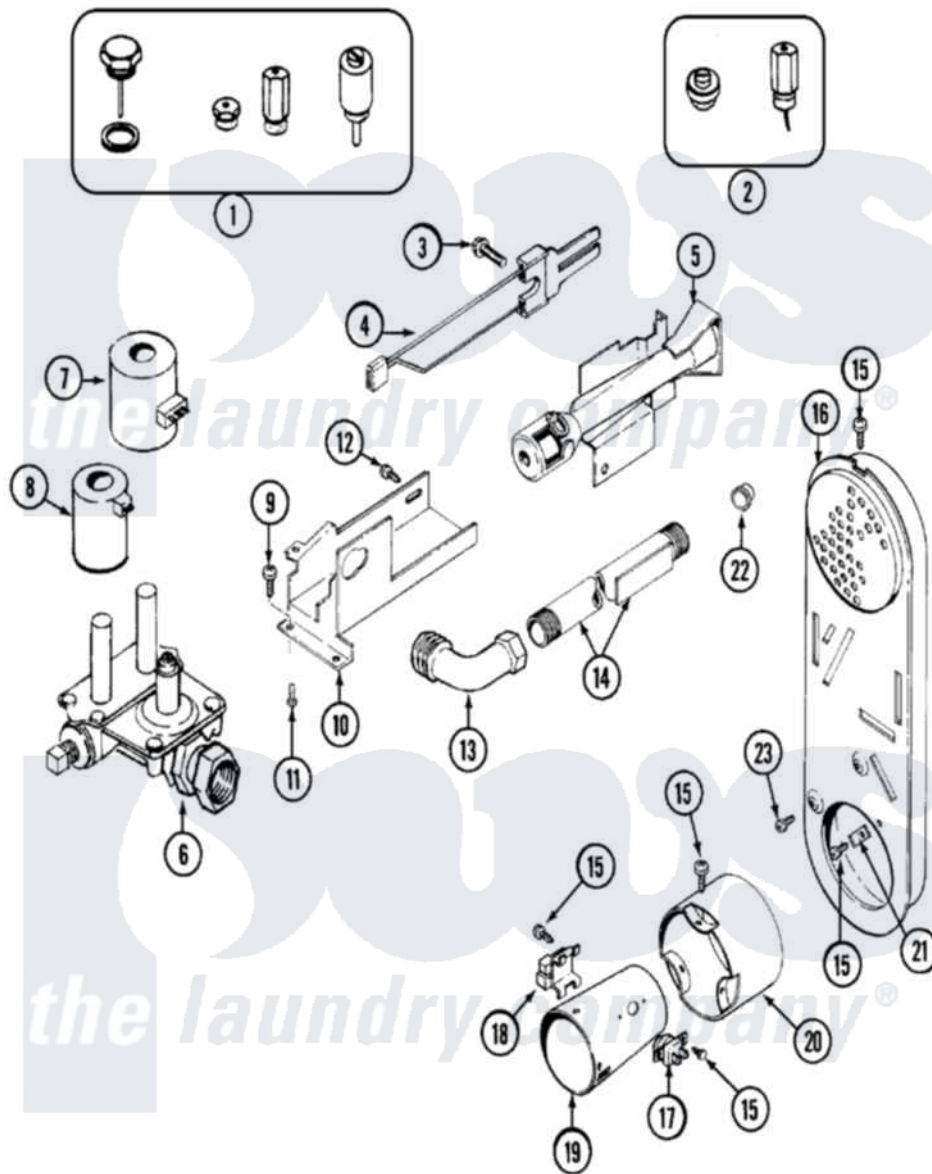

Maytag MDG9557AWW 09 - GAS VALVE

Maytag Residential Maytag MDG9557AWW Dryer Parts Parts Diagram 09 - GAS VALVE
 Click on the part number to view part

Item	Original Part Number	Replaced By	Status	Part Description
1	Y306195	MAL9000AXX		LP Gas Con
2	306204	33002924		Gas Conv K
3	304971			Screw Note: Screw, Igniter
4	304970	4391996		Ignitor
5	33001247	33002793		Burner Assembly
6	306176			Valve, Gas
7	306106			Coil, Holding And Booster--W
8	306105	694540		Coil, 60 Hz
9	Y313561			Screw---NA
10	33001834		Not Available	BRACKET, GAS VALVE---NA
11	314568	Y313559		Screw
"	314082	90767		Screw, 8A X 3/8 HeX Washer Head Tapping
12	Y310632	1163839		Screw
13	33001842	3406051		Elbow Union Assembly
14	33001735			Pipe And Bracket Assembly Series 18 Not Needed Use

15	211294	90767	Vavle Screw, 8A X 3/8 HeX Washer Head Tapping
16	33001810	Not Available	DUCT ASSY., INLET (GAS) NOTE: INLET DUCT ASSEMBLY
17	303395		Thermostat, Hi-Limit
18	Y303377	338906	Radiant, Sensor
19	33001835		Cone Assembly, Combustion
"	22001996	3370225	Screw
20	Y303841		Cone, Extension
21	Y312890		Retainer, Heater Chamber
"	22001996	3370225	Screw
22	33001693		Cap, Gas Pipe
23	211294	90767	Screw, 8A X 3/8 HeX Washer Head Tapping