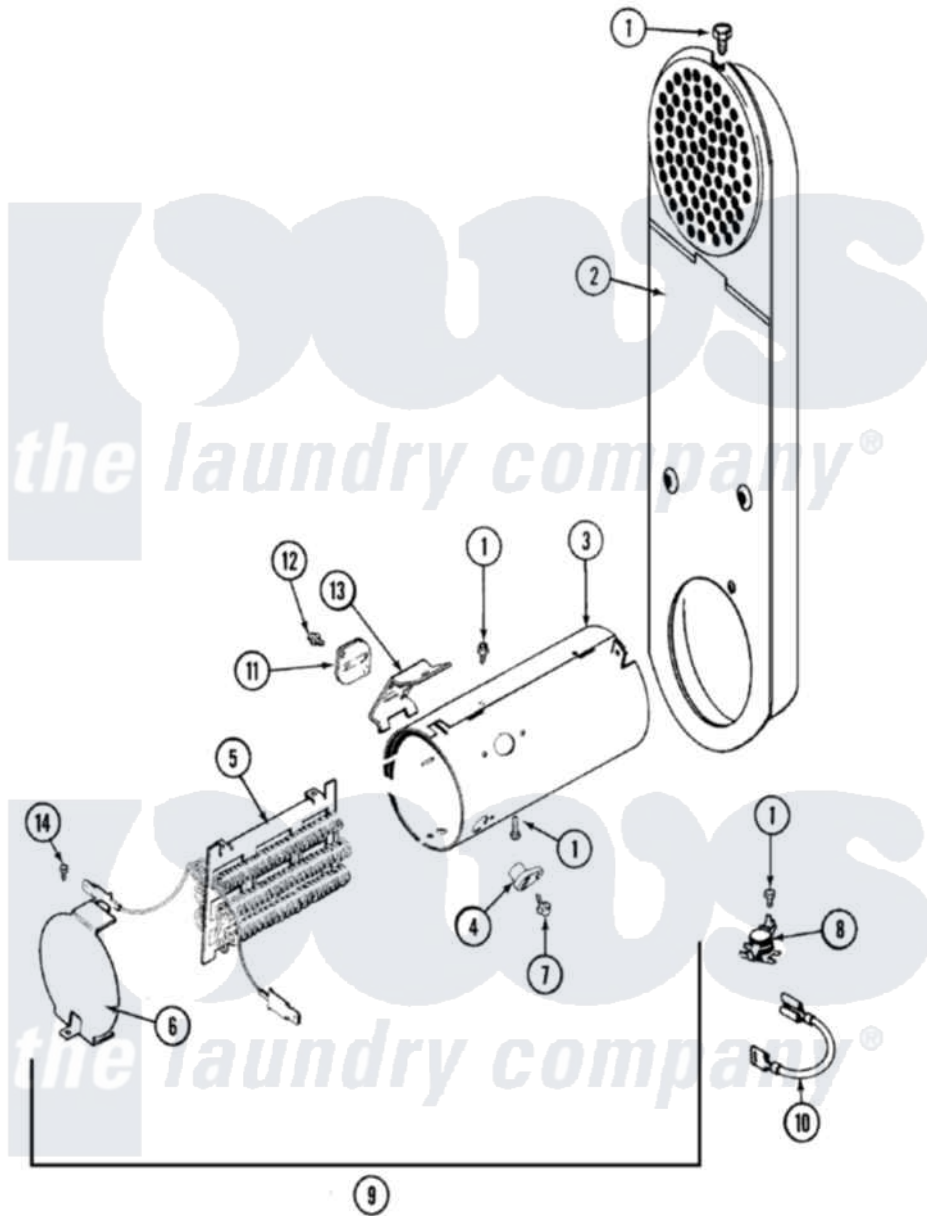

# Maytag MDG9557AWW 10 - HEATER

Maytag [Residential Maytag MDG9557AWW Dryer Parts](#) Parts Diagram 10 - HEATER  
 Click on the part number to view part

Item	Original Part Number	Replaced By	Status	Part Description
2	33001803	<a href="#">33003038</a>		Assembly, Inlet Duct-Elec
3	<a href="#">314995</a>			Enclosure, Heater
4	<a href="#">314998</a>			Insulator, Terminal
5	307184	<a href="#">Y308612</a>		Heater Sub-Assembly
6	<a href="#">314999</a>			Shield, Radiant
7	314554		Not Available	SCREW
8	<a href="#">303396</a>			Thermostat, Hi-Limit
9	<a href="#">307178</a>			Heater Assembly
10	<a href="#">Y307173</a>			Wire, Jumper
11	<a href="#">307473</a>			Fuse, Thermal
12	33001860	<a href="#">W10116760</a>		Screw
13	<a href="#">315346</a>			Bracket, Thermal Fuse
14	Y308590	<a href="#">W10116795</a>		Heater
"	22001996	<a href="#">3370225</a>		Screw