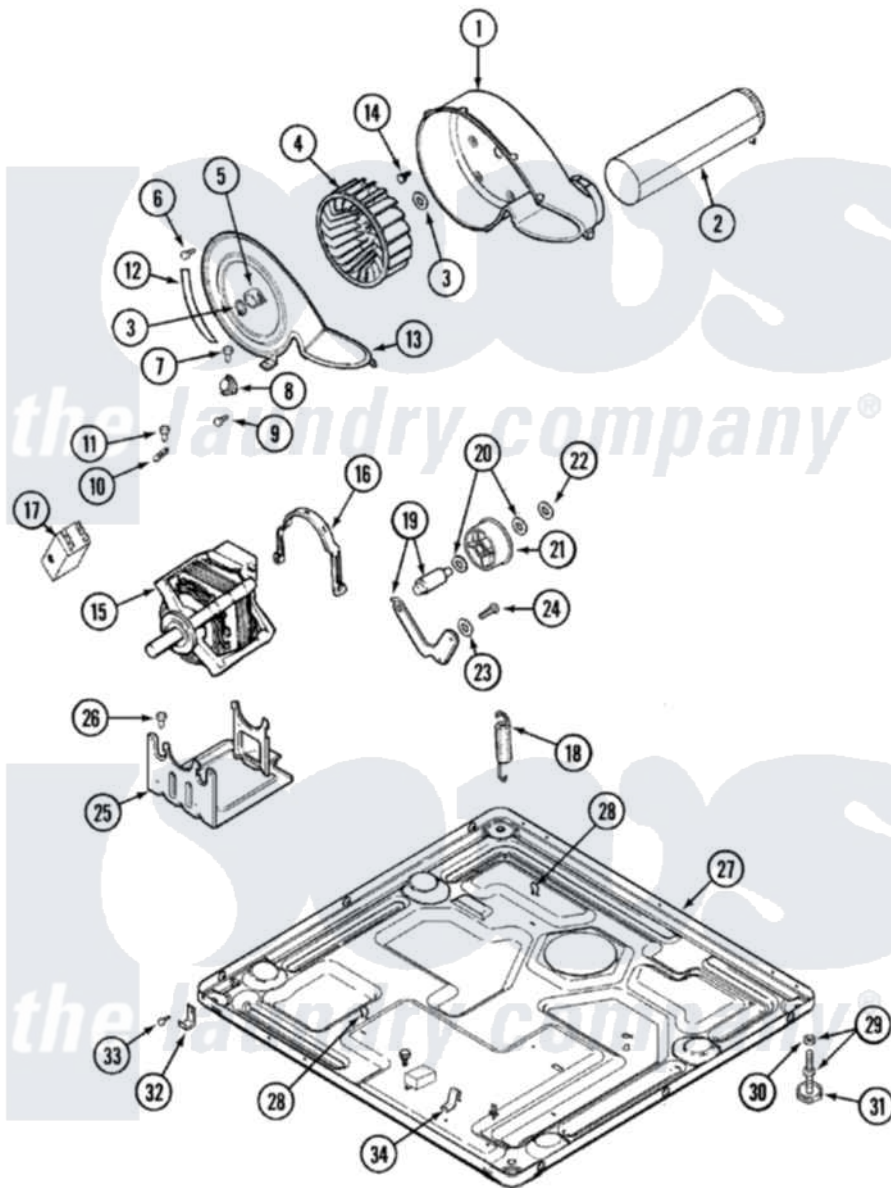

# Maytag MDG9557AWW 11 - MOTOR DRIVE (MDE)

Maytag Residential Maytag MDG9557AWW Dryer Parts Parts Diagram 11 - MOTOR DRIVE (MDE)  
 Click on the part number to view part

Item	Original Part Number	Replaced By	Status	Part Description
2	<a href="#">33001800</a>			Duct Assembly, Exhaust
"	<a href="#">22001995</a>			Screw Note: Screw, Tumbler Front And Shroud
3	410233	<a href="#">9703438</a>		Ring-Retrn
4	<a href="#">33001790</a>			Wheel, Blower
5	<a href="#">312967</a>			Clamp, Blower Housing
6	33001855	<a href="#">33002917</a>		Screw, No.10-16
7	<a href="#">Y313561</a>			Screw---NA
8	<a href="#">306911</a>			Thermostat, Multi-Temp
9	22001996	<a href="#">3370225</a>		Screw
10	<a href="#">33001762</a>			Fuse, Thermal
11	314848	<a href="#">W10116760</a>		Screw
12	<a href="#">22002244</a>			Clip, Grounding
13	<a href="#">33001873</a>			Cover, Blower Housing---NA
14	314818	<a href="#">1163839</a>		Screw
15	<a href="#">33002478</a>			Motor
"	33002462	<a href="#">33002478</a>		Motor