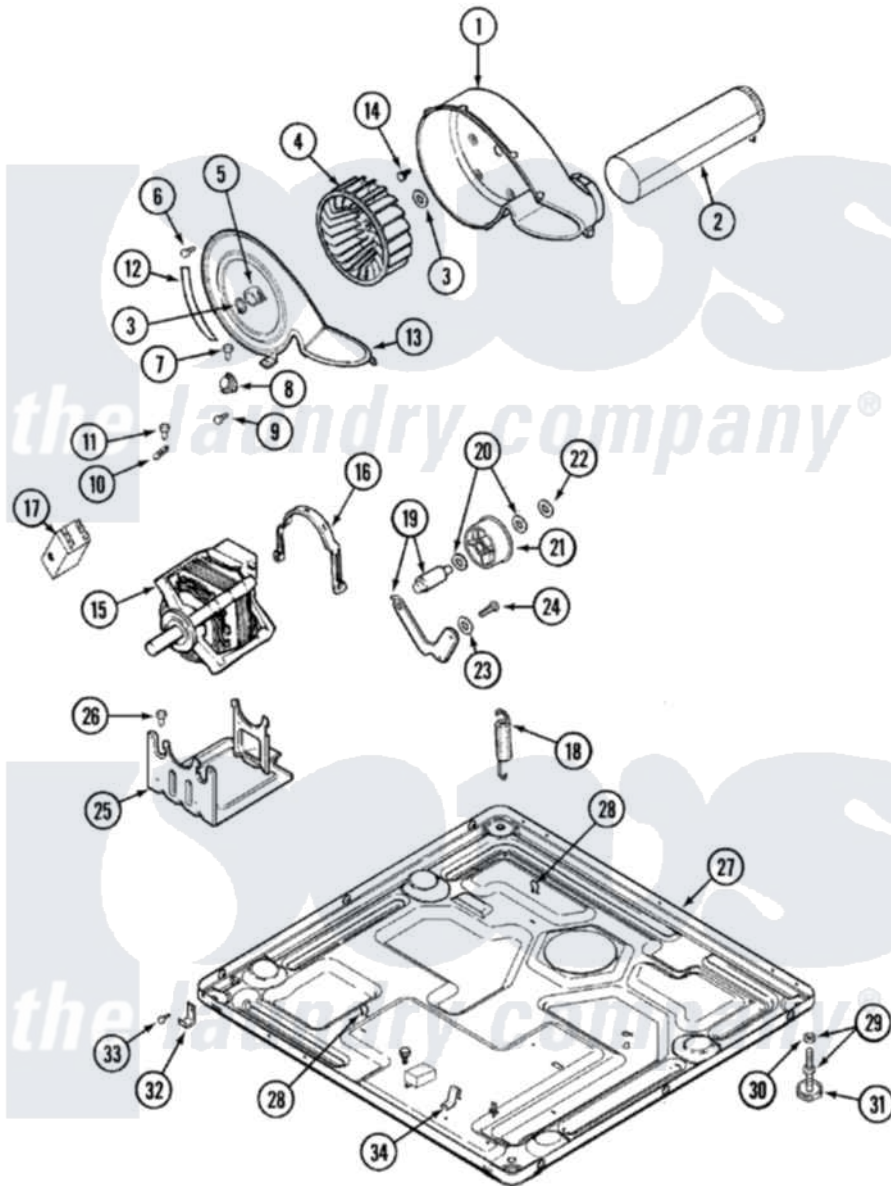

# Maytag MDG9557AWW 12 - MOTOR DRIVE (MDG)

Maytag Residential Maytag MDG9557AWW Dryer Parts Parts Diagram 12 - MOTOR DRIVE (MDG)  
 Click on the part number to view part

Item	Original Part Number	Replaced By	Status	Part Description
1	<a href="#">33001789</a>			Housing, Blower
2	<a href="#">22001995</a>			Screw Note: Screw, Tumbler Front And Shroud
"	<a href="#">33001800</a>			Duct Assembly, Exhaust
3	410233	<a href="#">9703438</a>		Ring-Retrn
4	<a href="#">33001790</a>			Wheel, Blower
5	<a href="#">312967</a>			Clamp, Blower Housing
6	33001855	<a href="#">33002917</a>		Screw, No.10-16
7	<a href="#">Y313561</a>			Screw---NA
8	<a href="#">306910</a>			Thermostat, Multi Temp Note: Thermostat
9	22001996	<a href="#">3370225</a>		Screw
10	<a href="#">33001762</a>			Fuse, Thermal
11	314848	<a href="#">W10116760</a>		Screw
12	<a href="#">22002244</a>			Clip, Grounding
13	<a href="#">33001873</a>			Cover, Blower Housing---NA
14	314818	<a href="#">1163839</a>		Screw