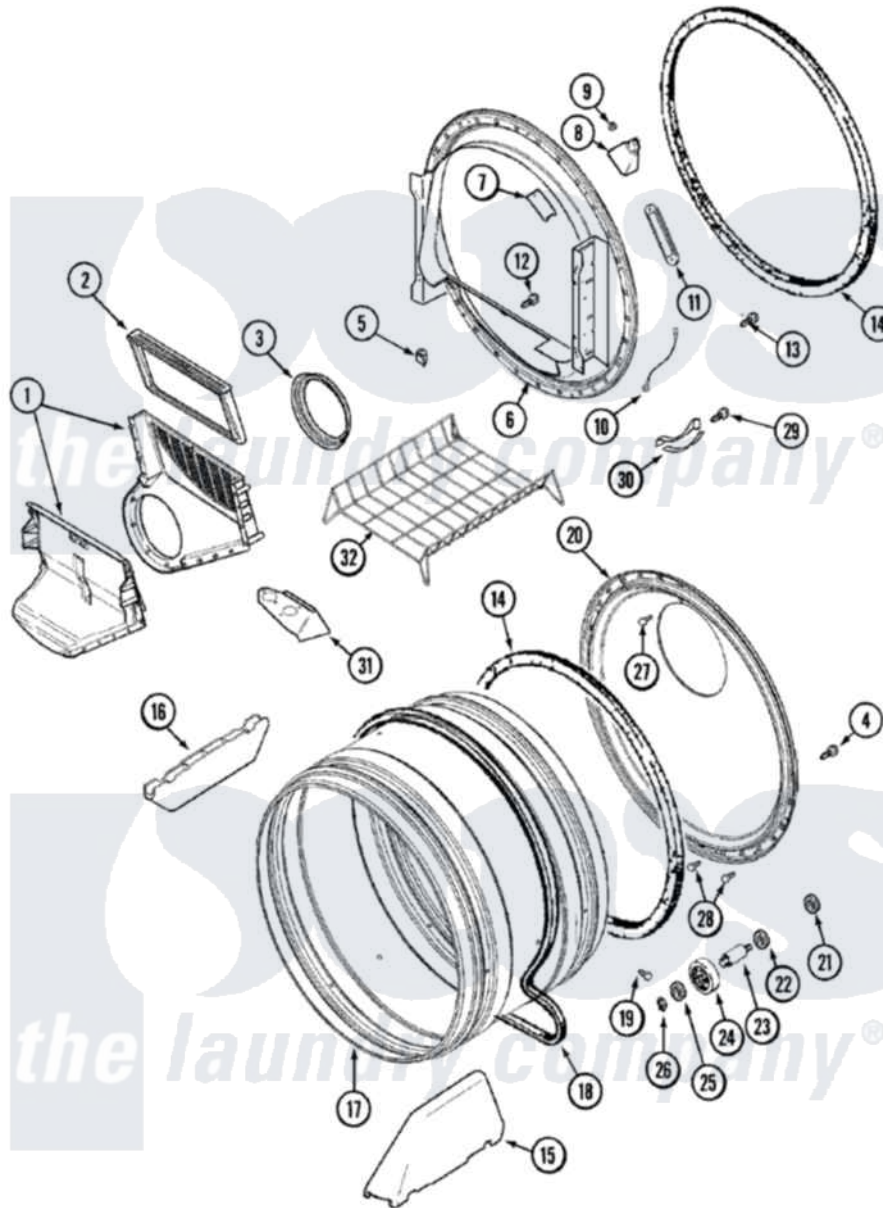

Maytag MDG9557AWW 13 - TUMBLER (MDE)

Maytag [Residential Maytag MDG9557AWW Dryer Parts](#) Parts Diagram 13 - TUMBLER (MDE)
 Click on the part number to view part

Item	Original Part Number	Replaced By	Status	Part Description
2	33001808			Filter, Lint
3	33001758	33002560		Seal, Blower
4	33002190			SCrew, C BraCe, BraCket, Cabinet
5	Y310376			Clip, Door Switch Harness
6	33001868			Front, Tumbler Front W/Sensor Note: Front, Tumbler
7	33001871			Screw Note: Screw, Drum Light
"	33001869			Lens, Drum Light
8	33001870		Not Available	HOLDER, LAMP (W/HOUSING) NOTE: LAMP (W/HOUSING & HOLDER)
"	22002263			Lamp
9	214872			Palnut, End Cap Note: Nut, Lamp Holder
10	211294	90767		Screw, 8A X 3/8 HeX Washer Head Tapping
"	Y303711			Sensor Ground Wire

11	33001809		Sensor Bar Assembly
"	22001078	3177991	Screw
12	312311	312311MAY	Screw
13	33001855	33002917	Screw, No.10-16
14	33001807		Seal, Tumbler
15	33001756	33002032	Baffle
16	33001755		Baffle
17	33001889		Tumbler
18	33001777	33002535	V-Belt
19	33001788	33002973	Screw, No.9-15 X 1.00 Hx WS
20	33001801		Back, Tumbler
21	33001443		Nut, Hex
22	Y313347	312535	Washer, Vault Mounting Brk.
23	Y312948	6-3129480	Shaft- Tumbler
24	Y303373	12001541	Drum Roller/Washer Assembly--W
25	312535		Washer, Vault Mounting Brk.
26	410233	9703438	Ring-Retrn
27	210932		Screw, No.8 X 9/16 Ctsk Note: Screw, Inlet Duct
28	22001996	3370225	Screw
29	210720		Rivet, Bearing To Tumbler Fmt
30	306508		Tumbler Bearing Kit ---W
31	33001837		Cover, Thermostat
32	33001917	33001917A	Rack- Dryi