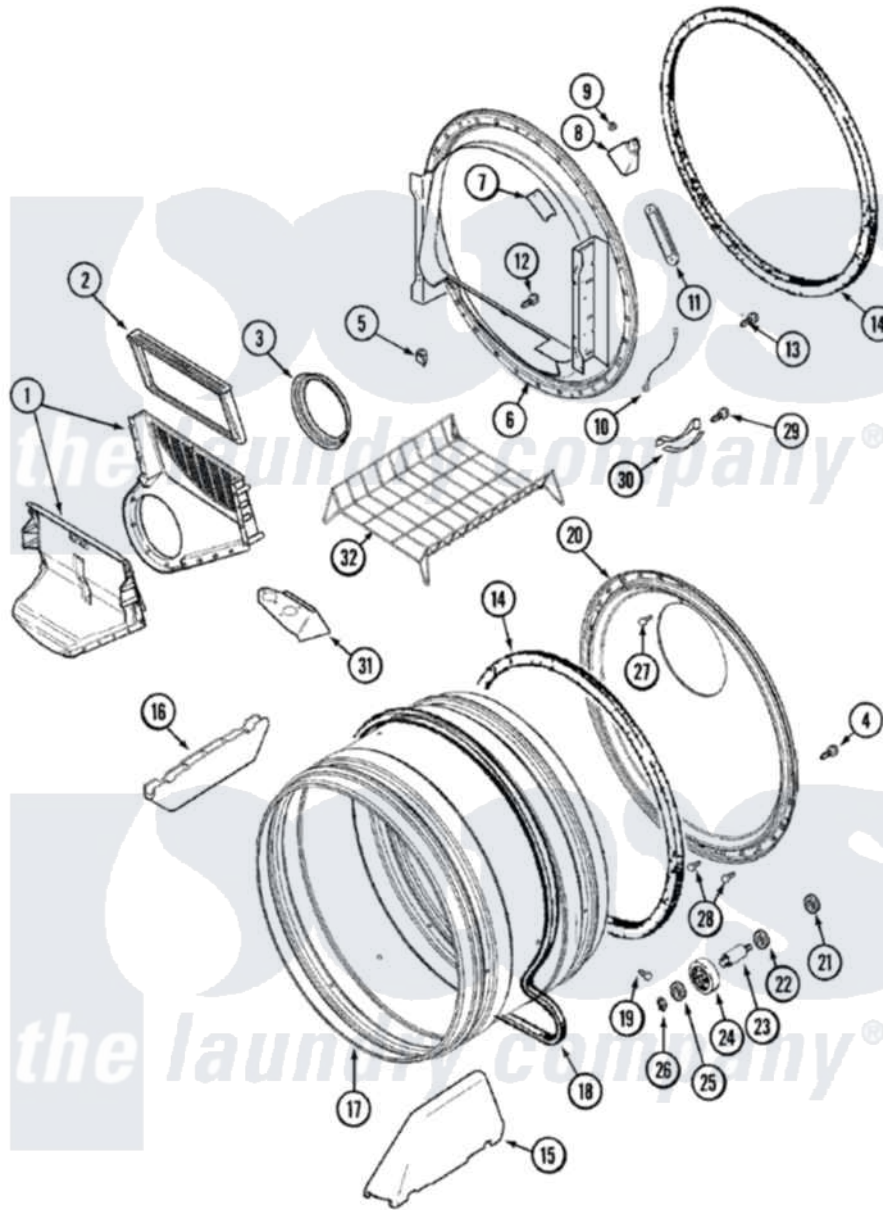

Maytag MDG9557AWW 14 - TUMBLER (MDG)

Maytag [Residential Maytag MDG9557AWW Dryer Parts](#) Parts Diagram 14 - TUMBLER (MDG)
 Click on the part number to view part

Item	Original Part Number	Replaced By	Status	Part Description
1	33001799			Outlet Duct Assembly Note: Outlet Duct Assembly
2	33001808			Filter, Lint
3	33001758	33002560		Seal, Blower
4	33002190			SCrew, C BraCe, BraCket, Cabinet
5	Y310376			Clip, Door Switch Harness
6	33001868			Front, Tumbler Front W/Sensor Note: Front, Tumbler
7	33001871			Screw Note: Screw, Drum Light
"	33001869			Lens, Drum Light
8	33001870		Not Available	HOLDER, LAMP (W/HOUSING) NOTE: LAMP (W/HOUSING & HOLDER)
"	22002263			Lamp
9	214872			Palnut, End Cap Note: Nut, Lamp Holder
10	211294	90767		Screw, 8A X 3/8 HeX Washer

10	211294	30707	Head Tapping
"	Y303711		Sensor Ground Wire
11	22001078	3177991	Screw
"	33001809		Sensor Bar Assembly
12	312311	312311MAY	Screw
13	33001855	33002917	Screw, No.10-16
14	33001807		Seal, Tumbler
15	33001756	33002032	Baffle
16	33001755		Baffle
17	33001889		Tumbler
18	33001777	33002535	V-Belt
19	33001788	33002973	Screw, No.9-15 X 1.00 Hx WS
20	33001801		Back, Tumbler
21	33001443		Nut, Hex
22	Y313347	312535	Washer, Vault Mounting Brk.
23	Y312948	6-3129480	Shaft- Tumbler
24	Y303373	12001541	Drum Roller/Washer Assembly--W
25	312535		Washer, Vault Mounting Brk.
26	410233	9703438	Ring-Retrn
27	210932		Screw, No.8 X 9/16 Ctsk Note: Screw, Inlet Duct
28	22001996	3370225	Screw
29	210720		Rivet, Bearing To Tumbler Fmt
30	306508		Tumbler Bearing Kit ----W
31	33001917	33001917A	Rack- Dryi