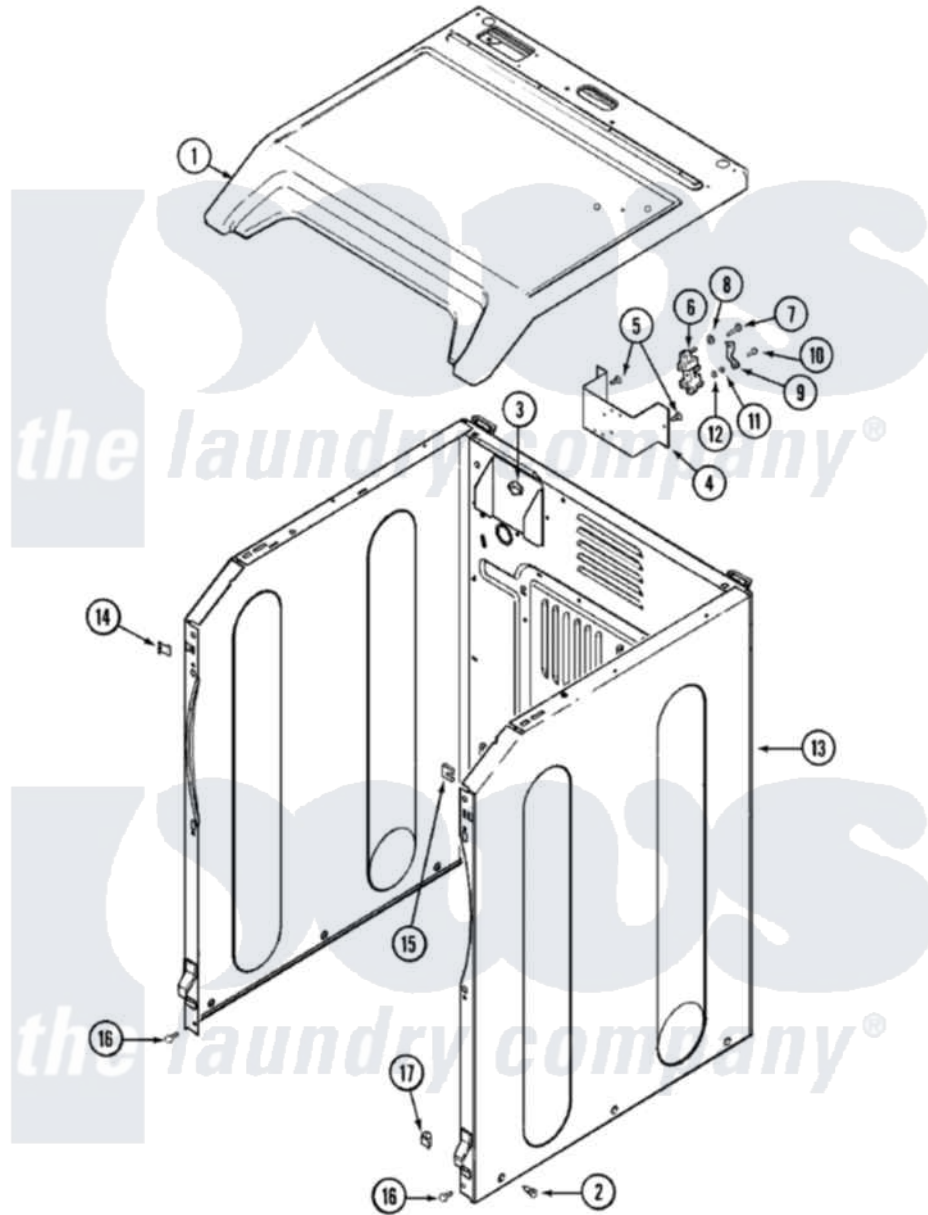

Maytag MDG9557AXQ 01 - CABINET (MDE)

Maytag [Residential Maytag MDG9557AXQ Dryer Parts](#) Parts Diagram 01 - CABINET (MDE)
 Click on the part number to view part

Item	Original Part Number	Replaced By	Status	Part Description
2	213007			Xfor Cabinet See Cabinet, Back
3	33002073	Y310376		Clip, Door Switch Harness
4	33001826		Not Available	BRACKET, TERMINAL BLOCK---NA
5	22001995			Screw Note: Screw, Tumbler Front And Shroud
6	33001244			Block, Terminal
7	Y312209	W10001200		Screw
8	Y311270			Washer, Terminal Block
9	Y312184			Strap, Grounding
10	33001245			Screw---NA
11	311484	112432		Nut
12	311093			Washer, Terminal Connection
14	22002049			Clip Note: Clip, Front Panel
15	213280	204439		Screw And Fstner Assembly
16	22001995			Screw Note: Screw, Tumbler Front And Shroud