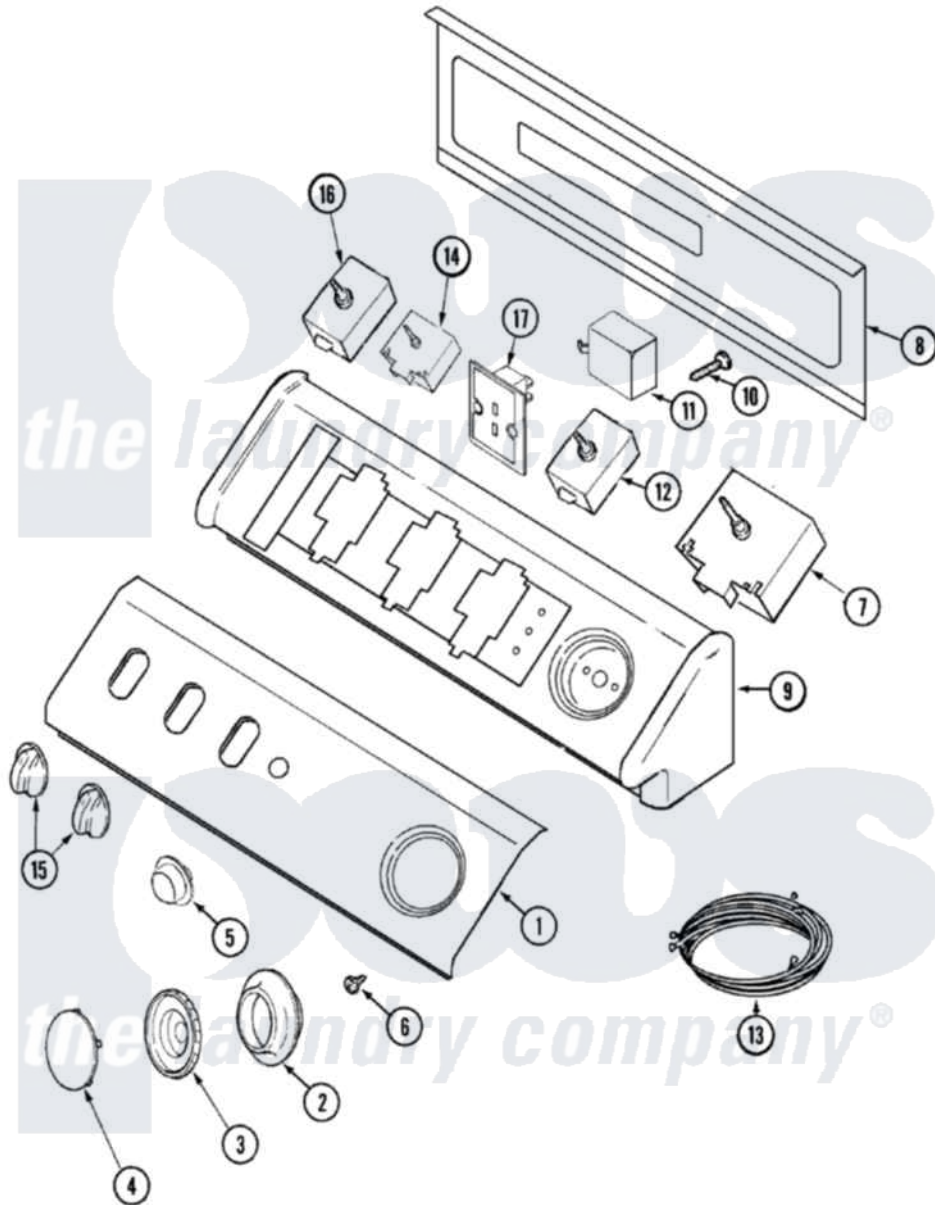

Maytag MDG9557AXQ 06 - CONTROL PANEL (MDG)

Maytag [Residential Maytag MDG9557AXQ Dryer Parts](#) Parts Diagram 06 - CONTROL PANEL (MDG)
 Click on the part number to view part

Item	Original Part Number	Replaced By	Status	Part Description
1	Y22002339	8534058		Screw
"	22002866	37001044		Graphic Control Pnl/Facia/Bsq
2	33002346			Skirt, Timer Dial
3	22001659			Timer Knob - Grey
4	33002347			Timer Knob Insert/Cap
5	33002435			Button, Push-To-Start
6	33001690	90767		Screw, 8A X 3/8 HeX Washer Head Tapping
7	33001634			Timer
8	216423	3370225		Screw
"	33001806		Not Available	BACK, CONSOLE PANEL
9	33002327	37001115		Console
10	216423	3370225		Screw
11	33001623			Buzzer, Non-Adjustable
12	33002356	33001618		Switch- PU
13	33002320			Wire Harness, Main
14	33002527			Switch, Four Pos. Rotary Gas

15	22002589		Knob, Selector
16	22001794		Switch, Rotary
17	33002400	Not Available	DRYNESS DISPLAY CONTROL (BSQ)
18	33002319	Not Available	MANUAL, USE & CARE (FRENCH)
"	33002287	Not Available	MANUAL, USE & CARE
"	16008878	16023086	Serv Man