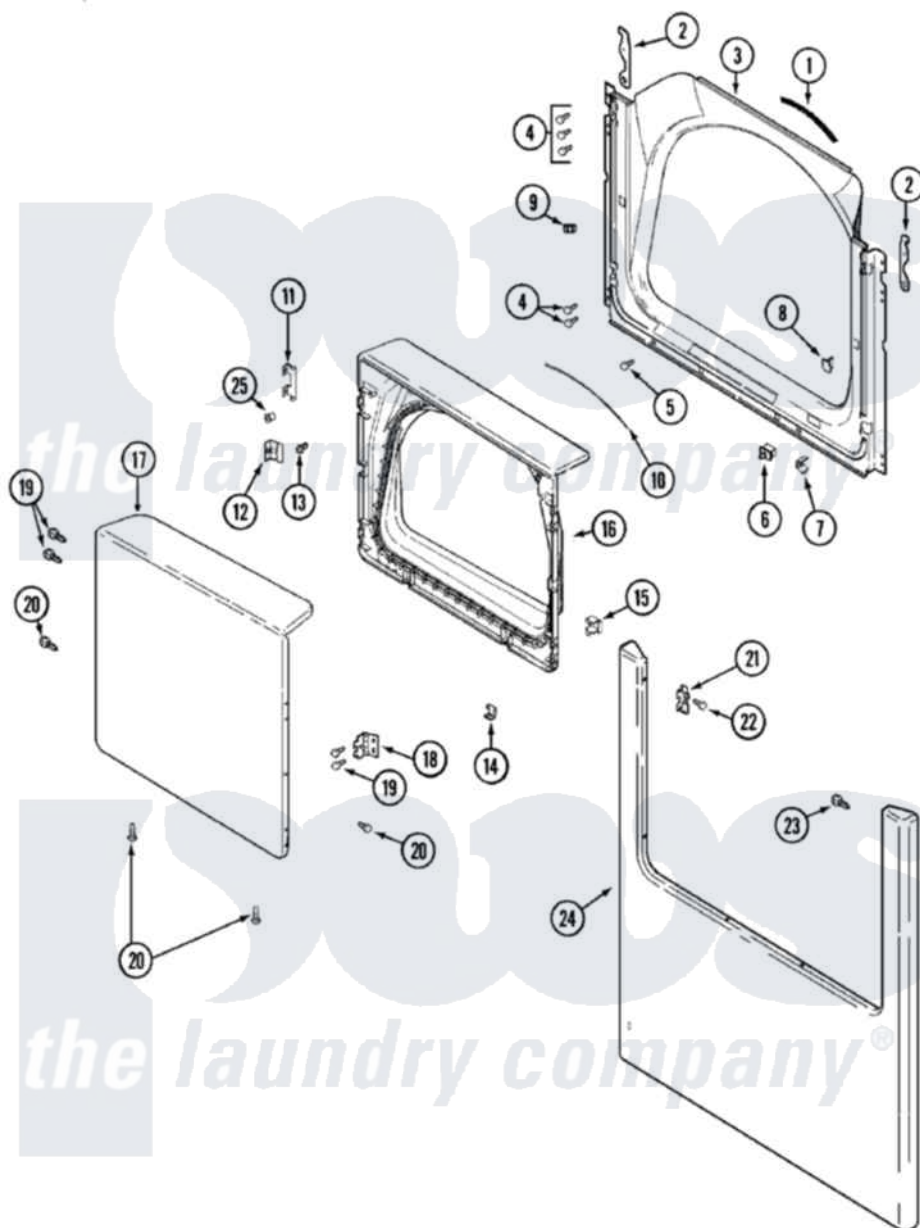

# Maytag MDG9557AXQ 07 - DOOR (MDE)

Maytag Residential Maytag MDG9557AXQ Dryer Parts Parts Diagram 07 - DOOR (MDE)  
 Click on the part number to view part

Item	Original Part Number	Replaced By	Status	Part Description
2	22002247	<a href="#">33002597</a>		Hook, Security
4	<a href="#">22001995</a>			Screw Note: Screw, Tumbler Front And Shroud
5	<a href="#">33001768</a>			Screw, Shroud Note: Screw, Shroud And Outlet Duct
6	33001508	<a href="#">W10169313</a>		Switch-Dor
7	<a href="#">33001760</a>			Bracket, Hinge
8	33001174	<a href="#">LA-1003</a>		Door Catch Kit
9	Y304578	<a href="#">LA-1003</a>		Door Catch Kit
"	33001791	<a href="#">306436</a>		Door Latch Kit--W
10	<a href="#">33002094</a>			Seal, Door
11	<a href="#">22002038</a>			Clip, Door
12	<a href="#">33001793</a>			Bracket, Strike
13	<a href="#">33001761</a>			Strike, Door
14	<a href="#">22002039</a>			Clip, Door
15	<a href="#">33001763</a>			Plug, Inner Door
17	<a href="#">22001817</a>			Sheet, Sound Damper

18	<a href="#">33001759</a>		Hinge, Door
19	22002062	<a href="#">98006631</a>	Screw
21	<a href="#">33002349</a>		Cover, Hinge Hole
22	<a href="#">33001787</a>		Screw, Hinge Note: Screw, Hinge Hole Cover
23	<a href="#">22002012</a>		Screw, Hinge Note: Screw, Hinge Bracket
25	<a href="#">33001771</a>		Bushing, Inner Door