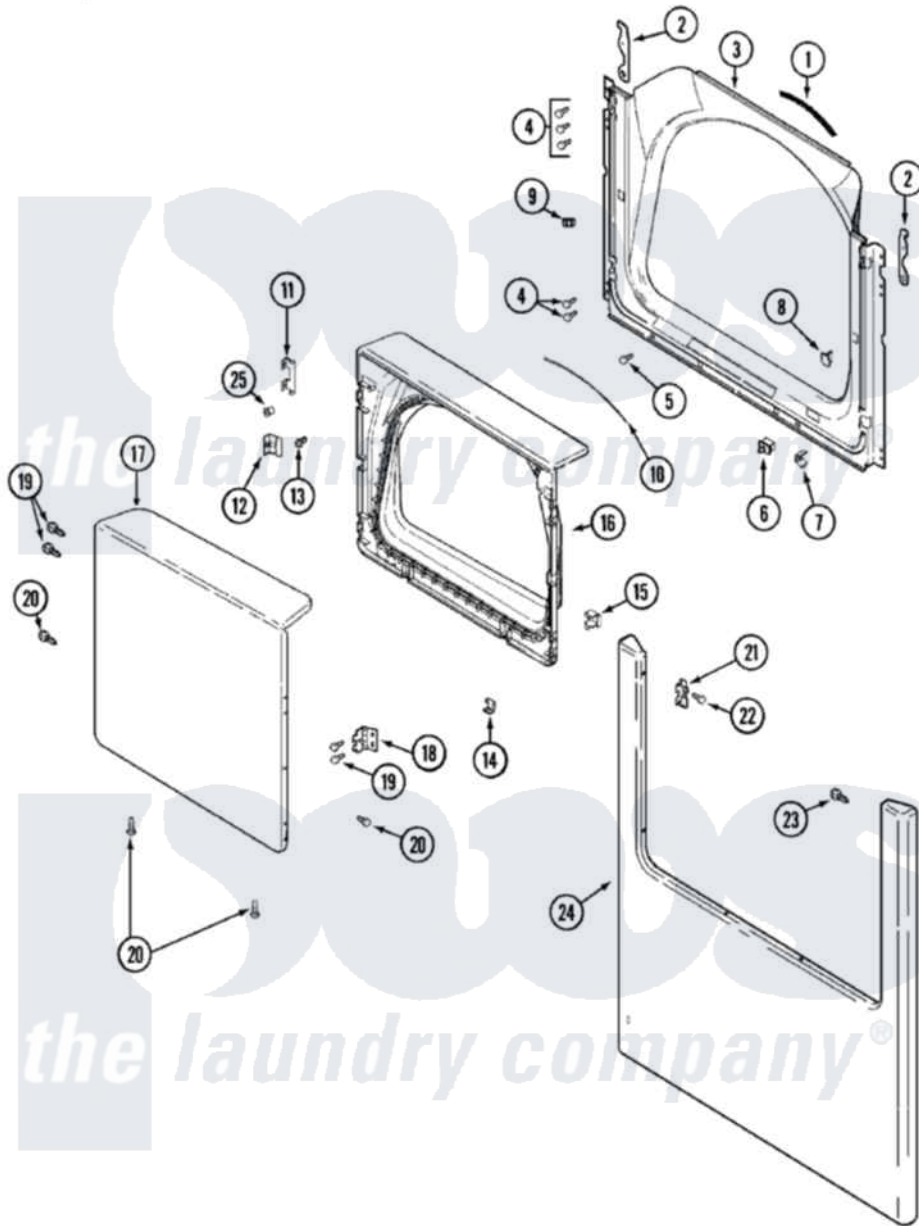

Maytag MDG9557AXQ 08 - DOOR (MDG)

Maytag [Residential Maytag MDG9557AXQ Dryer Parts](#) Parts Diagram 08 - DOOR (MDG)
 Click on the part number to view part

Item	Original Part Number	Replaced By	Status	Part Description
1	33001767			Seal, Shroud
2	22002247	33002597		Hook, Security
3	33002436		Not Available	SHROUD, (BSQ)
4	22001995			Screw Note: Screw, Tumbler Front And Shroud
5	33001768			Screw, Shroud Note: Screw, Shroud And Outlet Duct
6	33001508	W10169313		Switch-Dor
7	33001760			Bracket, Hinge
8	33001174	LA-1003		Door Catch Kit
9	33001791	306436		Door Latch Kit--W
"	Y304578	LA-1003		Door Catch Kit
10	33002094			Seal, Door
11	22002038			Clip, Door
12	33001793			Bracket, Strike
13	33001761			Strike, Door
14	22002039			Clip, Door

15	33001763		Plug, Inner Door
16	33002439	Not Available	DOOR, INNER (BSQ)
17	22001817		Sheet, Sound Damper
"	33002371		Door, Outer
18	33001759		Hinge, Door
19	22002062	98006631	Screw
20	33002351		Screw
21	33002349		Cover, Hinge Hole
22	33001787		Screw, Hinge Note: Screw, Hinge Hole Cover
23	22002012		Screw, Hinge Note: Screw, Hinge Bracket
24	22002674	33002368	Panel, Front
25	33001771		Bushing, Inner Door