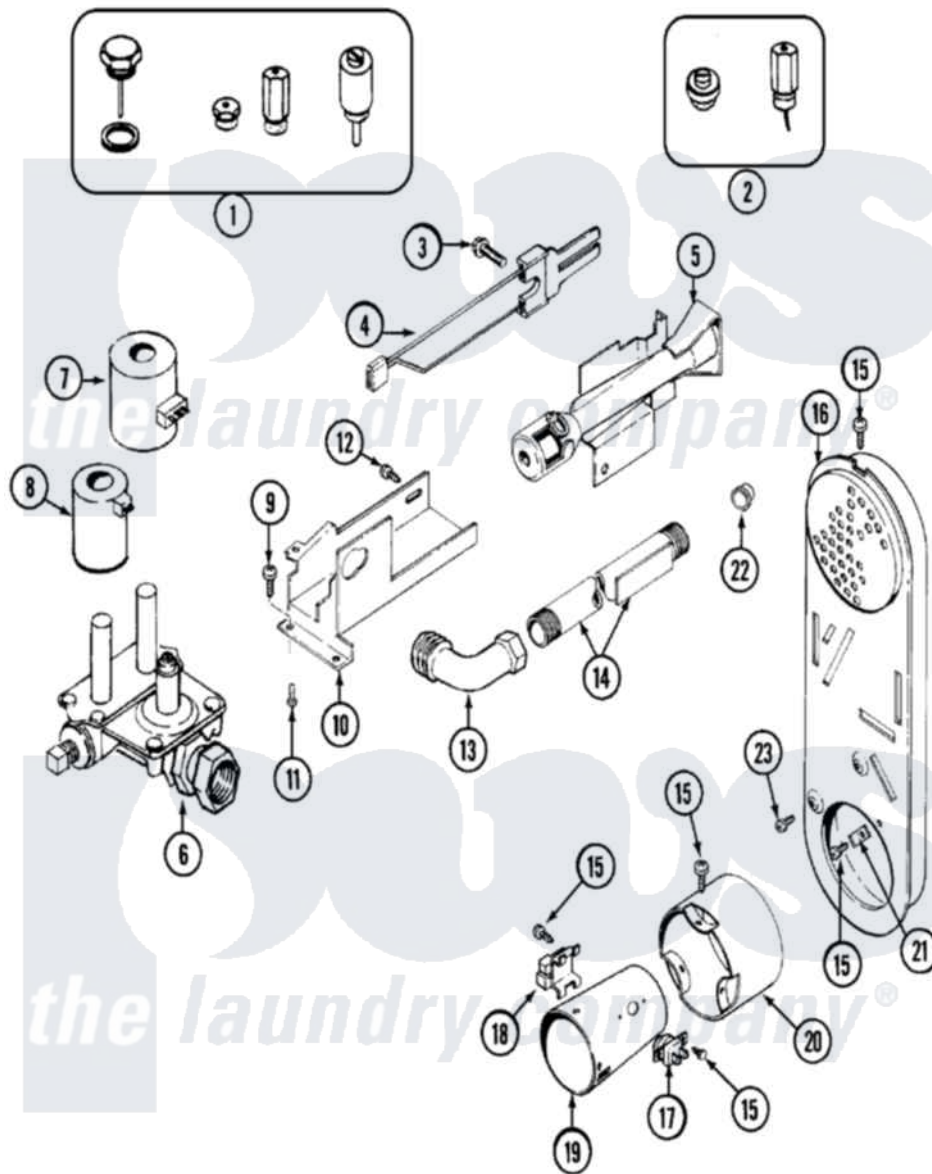

Maytag MDG9557AXQ 09 - GAS VALVE

Maytag [Residential Maytag MDG9557AXQ Dryer Parts](#) Parts Diagram 09 - GAS VALVE
 Click on the part number to view part

Item	Original Part Number	Replaced By	Status	Part Description
1	Y306195	MAL9000AXX		LP Gas Con
2	306204	33002924		Gas Conv K
3	304971			Screw Note: Screw, Igniter
4	304970	4391996		Ignitor
5	33001247	33002793		Burner Assembly
6	306176			Valve, Gas
7	306106			Coil, Holding And Booster--W
8	306105	694540		Coil, 60 Hz
9	Y313561			Screw---NA
10	33001834		Not Available	BRACKET, GAS VALVE---NA
11	314568	Y313559		Screw
"	314082	90767		Screw, 8A X 3/8 HeX Washer Head Tapping
12	Y310632	1163839		Screw
13	33001842	3406051		Elbow Union Assembly
14	33001735			Pipe And Bracket Assembly Series 18 Not Needed Use

15	211294	90767	Vavle Screw, 8A X 3/8 HeX Washer Head Tapping
16	33001810	Not Available	DUCT ASSY., INLET (GAS) NOTE: INLET DUCT ASSEMBLY
17	303395		Thermostat, Hi-Limit
18	Y303377	338906	Radiant, Sensor
19	33001835		Cone Assembly, Combustion
"	22001996	3370225	Screw
20	Y303841		Cone, Extension
21	Y312890		Retainer, Heater Chamber
"	22001996	3370225	Screw
22	33001693		Cap, Gas Pipe
23	211294	90767	Screw, 8A X 3/8 HeX Washer Head Tapping