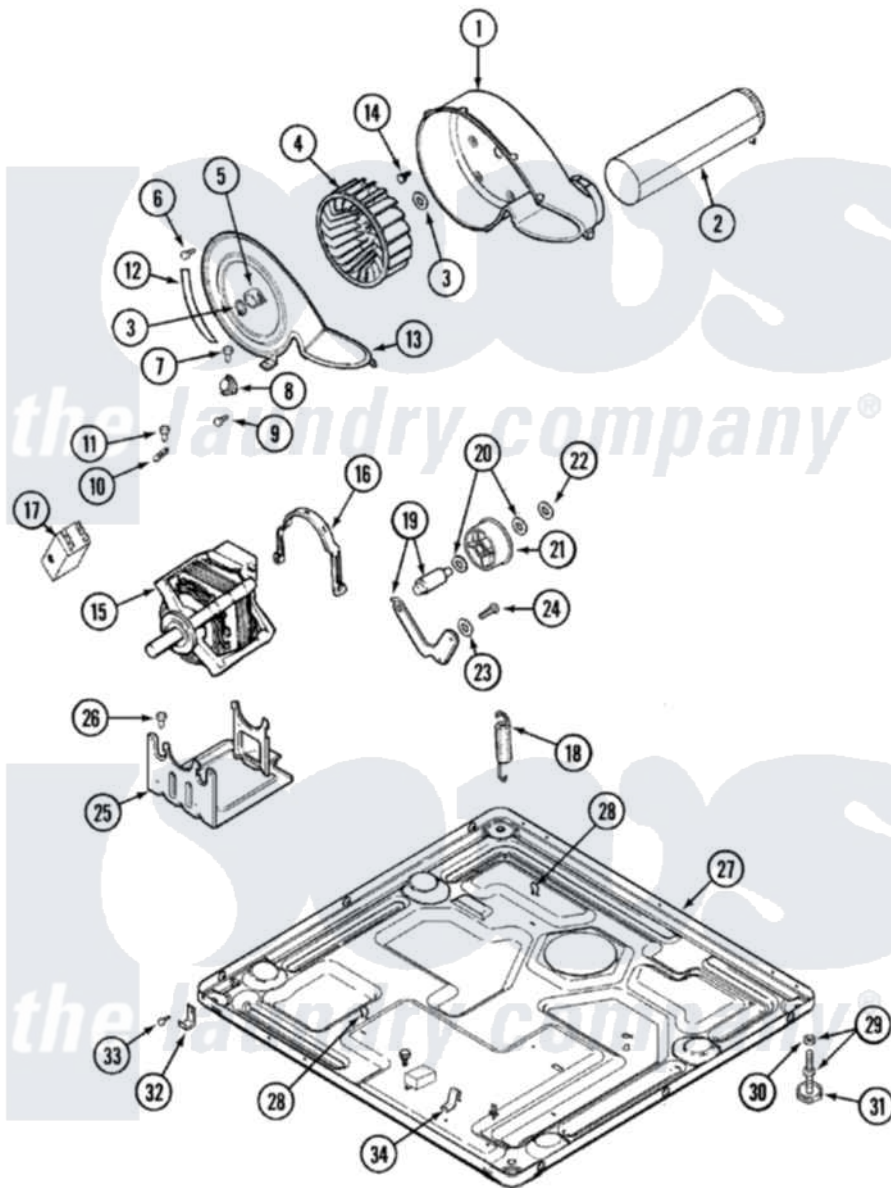

Maytag MDG9557AXQ 11 - MOTOR DRIVE (MDE)

Maytag [Residential Maytag MDG9557AXQ Dryer Parts](#) Parts Diagram 11 - MOTOR DRIVE (MDE)
 Click on the part number to view part

Item	Original Part Number	Replaced By	Status	Part Description
2	33001800			Duct Assembly, Exhaust
"	22001995			Screw Note: Screw, Tumbler Front And Shroud
3	410233	9703438		Ring-Retr
4	33001790			Wheel, Blower
5	312967			Clamp, Blower Housing
6	33001855	33002917		Screw, No.10-16
7	Y313561			Screw---NA
8	306911			Thermostat, Multi-Temp
9	22001996	3370225		Screw
10	33001762			Fuse, Thermal
11	314848	W10116760		Screw
12	22002244			Clip, Grounding
13	33001873			Cover, Blower Housing---NA
14	314818	1163839		Screw
15	33002478			Motor
"	33002462	33002478		Motor

16	Y015825		Clip, Motor To Motor Support
17	33001854	33002478	Motor
18	33001754	33002459	Assembly, Spring And Plug
"	33002461		Plug For Spring
"	33002460	33002459	Assembly, Spring And Plug
"	33002157		Grommet
19	33001840	6-3705180	Idler Arm
20	Y312527		Washer, Idler Shaft
21	33001783	6-3700340	Bearing- I
22	312958	354987	Ring, Retaining
23	315772		Sleeve, Idler Arm
24	Y014874		Screw, Idler Arm And Sleeve
25	Y313561		Screw----NA
"	33002466	33002817	Motor Support, Offset
"	33001752	33002817	Motor Support, Offset
26	Y313561		Screw----NA
27	33001845	Not Available	BASE
"	33002465	Not Available	BASE, (LWR)----NA
28	410490		Spring, Retainer Wire Harness
29	Y305086		Adjustable Leg And Nut
30	Y052740	62739	Nut, Lock
31	Y314137		Foot, Rubber
32	22002239		Clip, Front Panel
33	Y310632	1163839	Screw