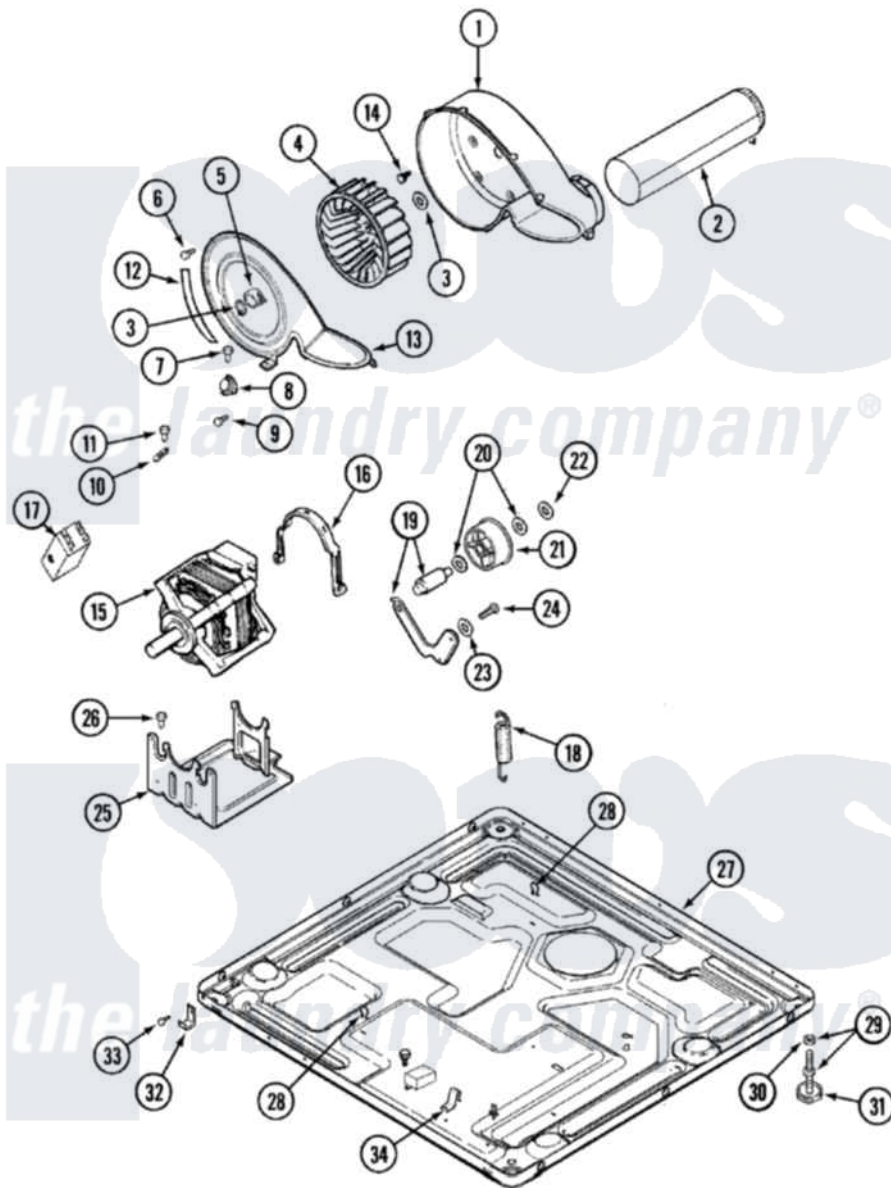

Maytag MDG9557AXQ 12 - MOTOR DRIVE (MDG)

Maytag Residential Maytag MDG9557AXQ Dryer Parts Parts Diagram 12 - MOTOR DRIVE (MDG)
 Click on the part number to view part

Item	Original Part Number	Replaced By	Status	Part Description
1	33001789			Housing, Blower
2	33001800			Duct Assembly, Exhaust
"	22001995			Screw Note: Screw, Tumbler Front And Shroud
3	410233	9703438		Ring-Retrn
4	33001790			Wheel, Blower
5	312967			Clamp, Blower Housing
6	33001855	33002917		Screw, No.10-16
7	Y313561			Screw---NA
8	306910			Thermostat, Multi Temp Note: Thermostat
9	22001996	3370225		Screw
10	33001762			Fuse, Thermal
11	314848	W10116760		Screw
12	22002244			Clip, Grounding
13	33001873			Cover, Blower Housing---NA
14	314818	1163839		Screw

15	33002237	33002478	Motor
"	33002462	33002478	Motor
"	33002478		Motor
16	Y015825		Clip, Motor To Motor Support
17	33001854	33002478	Motor
18	33001754	33002459	Assembly, Spring And Plug
"	33002460	33002459	Assembly, Spring And Plug
"	33002461		Plug For Spring
"	33002157		Grommet
19	33001840	6-3705180	Idler Arm
20	Y312527		Washer, Idler Shaft
21	33001783	6-3700340	Bearing- I
22	312958	354987	Ring, Retaining
23	315772		Sleeve, Idler Arm
24	Y014874		Screw, Idler Arm And Sleeve
25	Y313561		Screw----NA
"	33002466	33002817	Motor Support, Offset
"	33001752	33002817	Motor Support, Offset
26	Y313561		Screw----NA
27	33001845	Not Available	BASE
"	33002465	Not Available	BASE, (LWR)----NA
28	410490		Spring, Retainer Wire Harness
29	Y305086		Adjustable Leg And Nut
30	Y052740	62739	Nut, Lock
31	Y314137		Foot, Rubber
32	22002239		Clip, Front Panel
33	Y310632	1163839	Screw