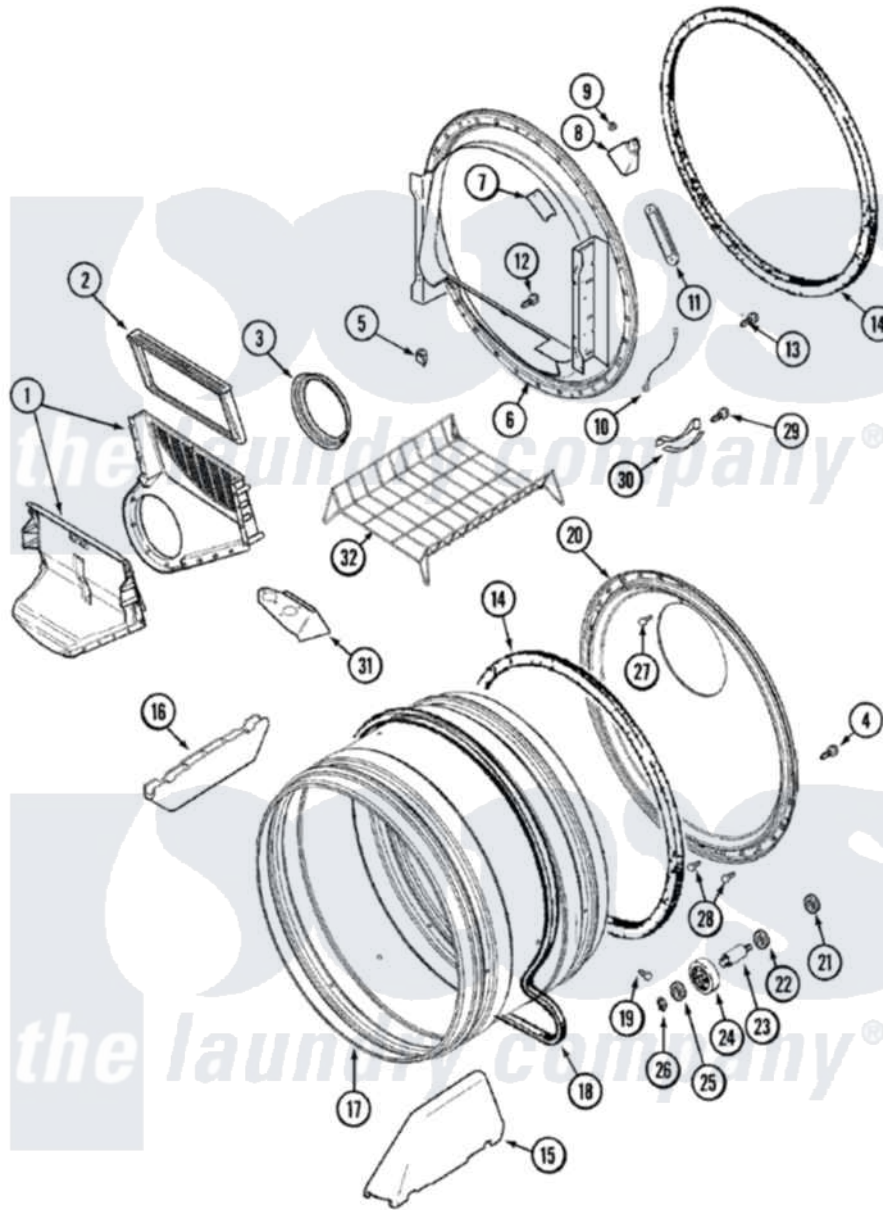

# Maytag MDG9557AXQ 14 - TUMBLER (MDG)

Maytag Residential Maytag MDG9557AXQ Dryer Parts Parts Diagram 14 - TUMBLER (MDG)  
 Click on the part number to view part

Item	Original Part Number	Replaced By	Status	Part Description
1	<a href="#">33001799</a>			Outlet Duct Assembly Note: Outlet Duct Assembly
2	<a href="#">33001808</a>			Filter, Lint
3	33001758	<a href="#">33002560</a>		Seal, Blower
4	<a href="#">33002190</a>			SCrew, C BraCe, BraCket, Cabinet
5	<a href="#">Y310376</a>			Clip, Door Switch Harness
6	<a href="#">33001868</a>			Front, Tumbler Front W/Sensor Note: Front, Tumbler
7	<a href="#">33001871</a>			Screw Note: Screw, Drum Light
"	<a href="#">33001869</a>			Lens, Drum Light
8	33001870		Not Available	HOLDER, LAMP (W/HOUSING) NOTE: LAMP (W/HOUSING & HOLDER)
"	<a href="#">22002263</a>			Lamp
9	<a href="#">214872</a>			Palnut, End Cap Note: Nut, Lamp Holder
10	211294	<a href="#">90767</a>		Screw, 8A X 3/8 HeX Washer