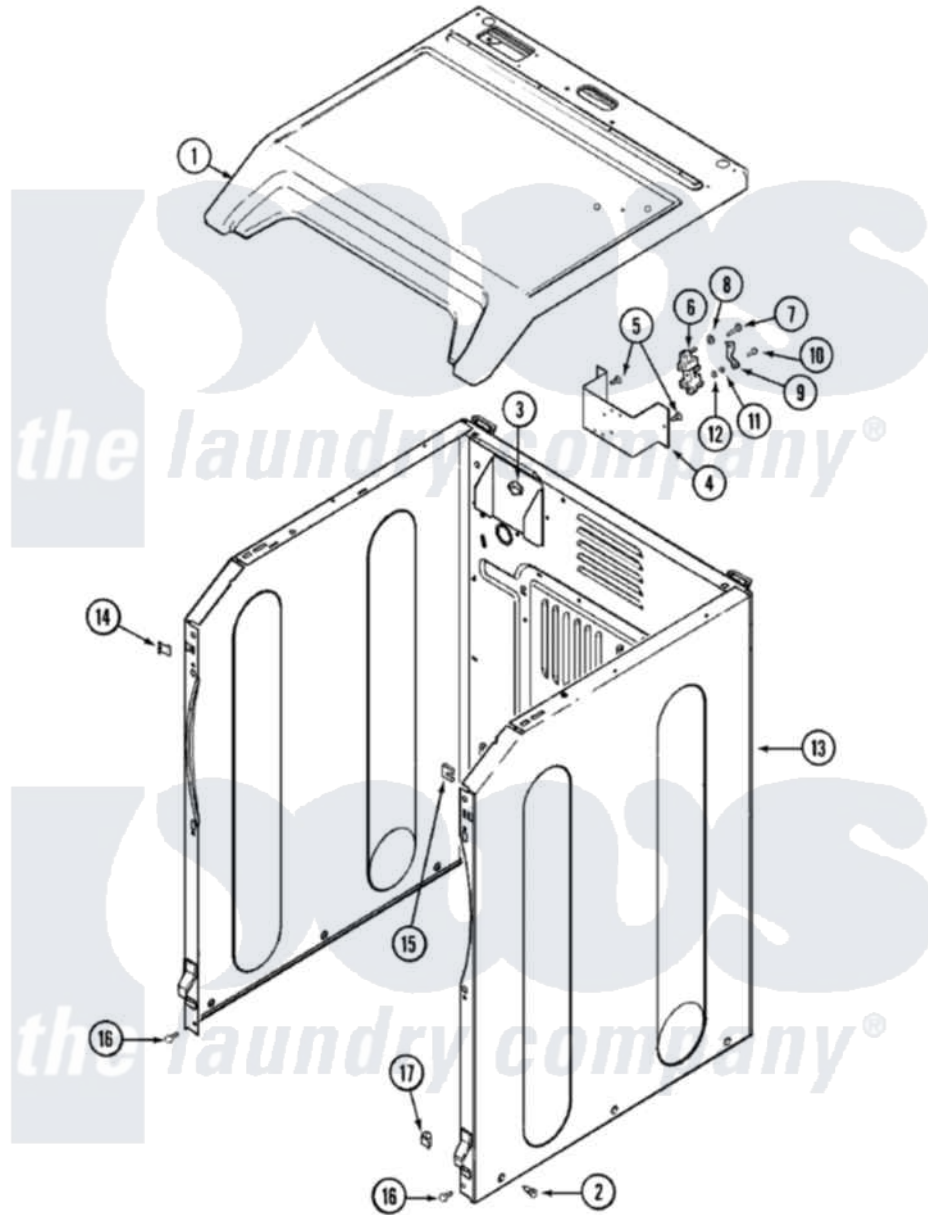

Maytag MDG9557AXW 01 - CABINET (MDE)

Maytag Residential Maytag MDG9557AXW Dryer Parts Parts Diagram 01 - CABINET (MDE)
 Click on the part number to view part

Item	Original Part Number	Replaced By	Status	Part Description
2	213007			Xfor Cabinet See Cabinet, Back
3	33002073	Y310376		Clip, Door Switch Harness
4	33001826		Not Available	BRACKET, TERMINAL BLOCK---NA
5	22001995			Screw Note: Screw, Tumbler Front And Shroud
6	33001244			Block, Terminal
7	Y312209	W10001200		Screw
8	Y311270			Washer, Terminal Block
9	Y312184			Strap, Grounding
10	33001245			Screw---NA
11	311484	112432		Nut
12	311093			Washer, Terminal Connection
14	22002049			Clip Note: Clip, Front Panel
15	213280	204439		Screw And Fstner Assembly
16	22001995			Screw Note: Screw, Tumbler Front And Shroud