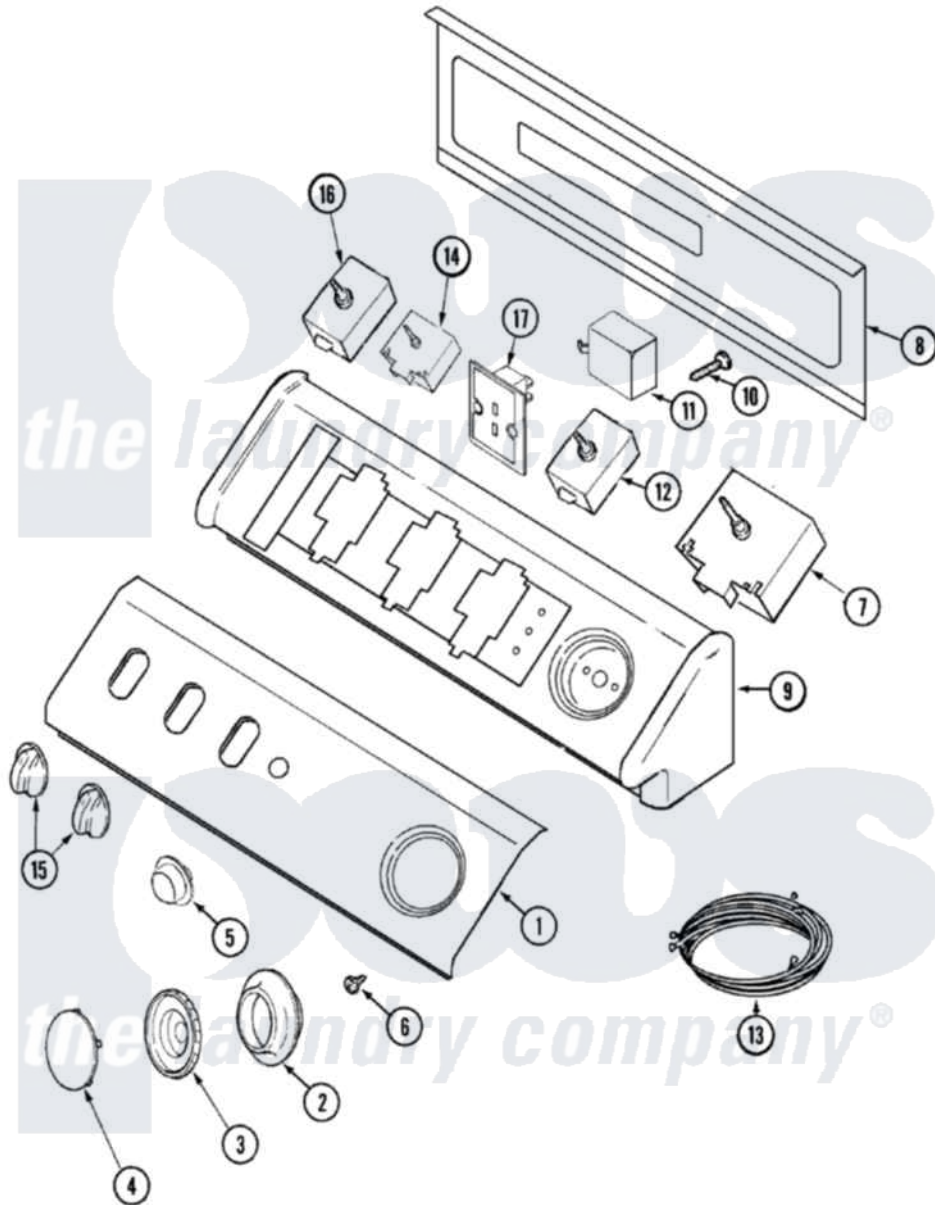

# Maytag MDG9557AXW 05 - CONTROL PANEL (MDE)

Maytag [Residential Maytag MDG9557AXW Dryer Parts](#) Parts Diagram 05 - CONTROL PANEL (MDE)  
 Click on the part number to view part

Item	Original Part Number	Replaced By	Status	Part Description
1	Y22002339	<a href="#">8534058</a>		Screw
3	<a href="#">22001659</a>			Timer Knob - Grey
6	33001690	<a href="#">90767</a>		Screw, 8A X 3/8 HeX Washer Head Tapping
7	<a href="#">33001634</a>			Timer
8	33001806		Not Available	BACK, CONSOLE PANEL
"	216423	<a href="#">3370225</a>		Screw
10	216423	<a href="#">3370225</a>		Screw
11	<a href="#">33001623</a>			Buzzer, Non-Adjustable
13	<a href="#">33002285</a>			Wire Harness, Main
14	<a href="#">33002526</a>			Switch, Four Pos. Rotary Elect
16	<a href="#">22001794</a>			Switch, Rotary
18	33002319		Not Available	MANUAL, USE & CARE (FRENCH)
"	33002287		Not Available	MANUAL, USE & CARE
"	16008878	<a href="#">16023086</a>		Serv Man