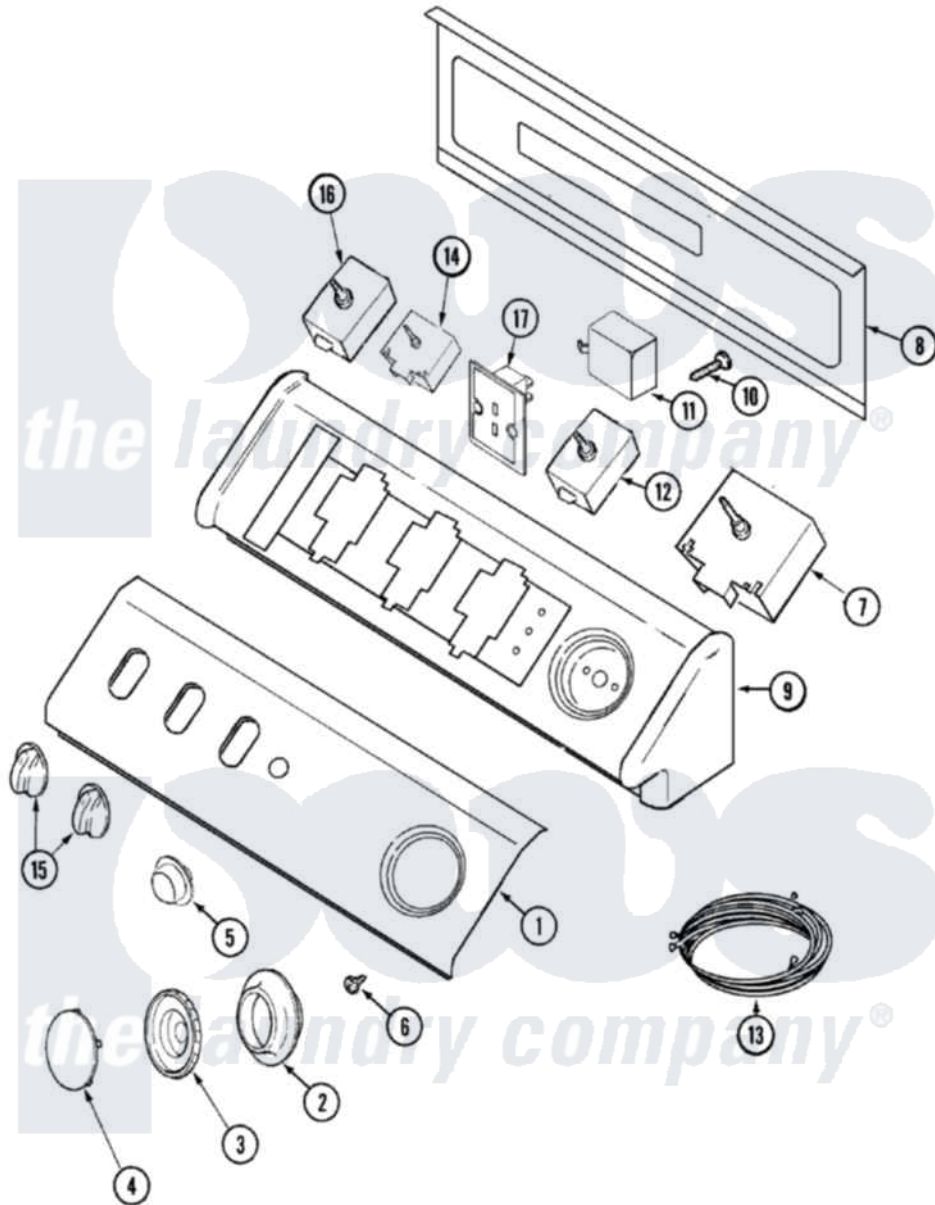

Maytag MDG9557AXW 06 - CONTROL PANEL (MDG)

Maytag [Residential Maytag MDG9557AXW Dryer Parts](#) Parts Diagram 06 - CONTROL PANEL (MDG)
 Click on the part number to view part

Item	Original Part Number	Replaced By	Status	Part Description
1	Y22002339	8534058		Screw
"	33002284	33002721		Facia, Control Panel
2	33001621			Skirt, Timer Dial
3	22001659			Timer Knob - Grey
4	22001664			Timer Knob Insert/Cap
5	33001619	37001071		Button, Push-To-Start
6	33001690	90767		Screw, 8A X 3/8 HeX Washer Head Tapping
7	33001634			Timer
8	33001806		Not Available	BACK, CONSOLE PANEL
"	216423	3370225		Screw
9	33002286		Not Available	CONSOLE (WHT)
10	216423	3370225		Screw
11	33001623			Buzzer, Non-Adjustable
12	33001861	33001618		Switch- PU
13	33002320			Wire Harness, Main
14	33002527			Switch, Four Pos. Rotary Gas

15	22001663		Knob, Selector Switch
16	22001794		Switch, Rotary
18	16008878	16023086	Serv Man
"	33002287	Not Available	MANUAL, USE & CARE
"	33002319	Not Available	MANUAL, USE & CARE (FRENCH)