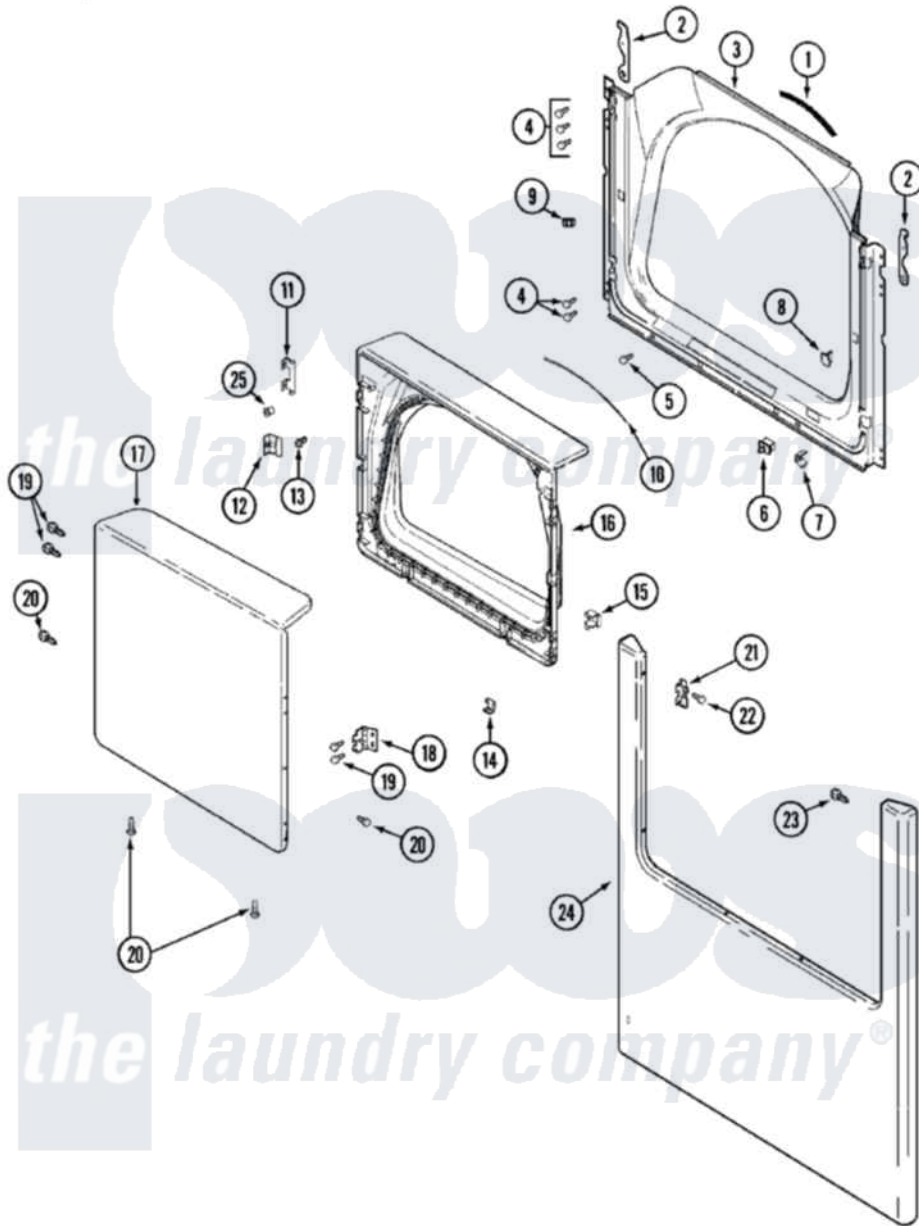

Maytag MDG9557AXW 07 - DOOR (MDE)

Maytag Residential Maytag MDG9557AXW Dryer Parts Parts Diagram 07 - DOOR (MDE)
 Click on the part number to view part

Item	Original Part Number	Replaced By	Status	Part Description
2	22002247	33002597		Hook, Security
4	22001995			Screw Note: Screw, Tumbler Front And Shroud
5	33001768			Screw, Shroud Note: Screw, Shroud And Outlet Duct
6	33001508	W10169313		Switch-Dor
7	33001760			Bracket, Hinge
8	33001174	LA-1003		Door Catch Kit
9	Y304578	LA-1003		Door Catch Kit
"	33001791	306436		Door Latch Kit--W
10	33002094			Seal, Door
11	22002038			Clip, Door
12	33001793			Bracket, Strike
13	33001761			Strike, Door
14	22002039			Clip, Door
15	33001763			Plug, Inner Door
17	22001817			Sheet, Sound Damper

18	33001759		Hinge, Door
19	22002062	98006631	Screw
22	33001787		Screw, Hinge Note: Screw, Hinge Hole Cover
23	22002012		Screw, Hinge Note: Screw, Hinge Bracket
25	33001771		Bushing, Inner Door