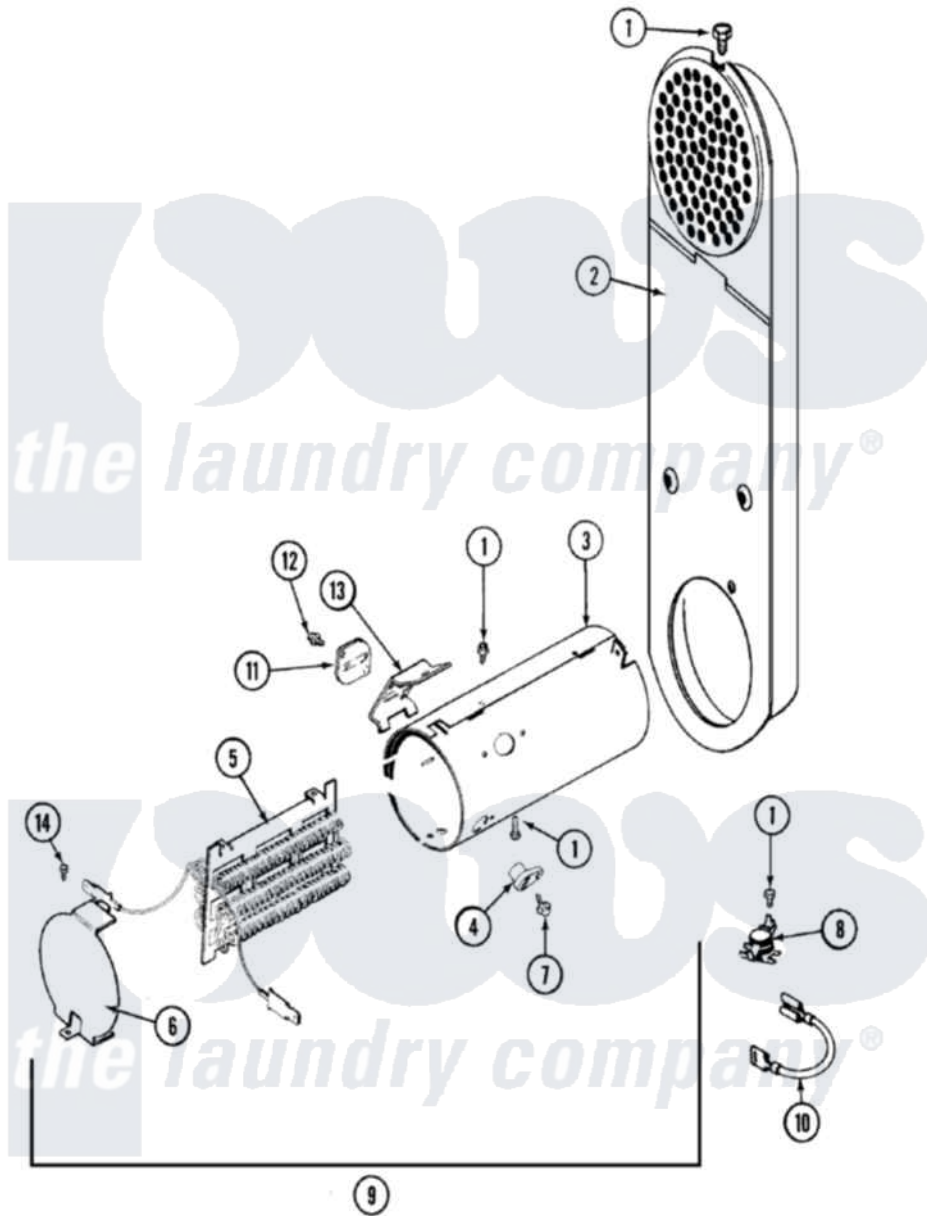

Maytag MDG9557AXW 10 - HEATER

Maytag [Residential Maytag MDG9557AXW Dryer Parts](#) Parts Diagram 10 - HEATER
 Click on the part number to view part

Item	Original Part Number	Replaced By	Status	Part Description
2	33001803	33003038		Assembly, Inlet Duct-Elec
3	314995			Enclosure, Heater
4	314998			Insulator, Terminal
5	307184	Y308612		Heater Sub-Assembly
6	314999			Shield, Radiant
7	314554		Not Available	SCREW
8	303396			Thermostat, Hi-Limit
9	307178			Heater Assembly
10	Y307173			Wire, Jumper
11	307473			Fuse, Thermal
12	33001860	W10116760		Screw
13	315346			Bracket, Thermal Fuse
14	Y308590	W10116795		Heater
"	22001996	3370225		Screw