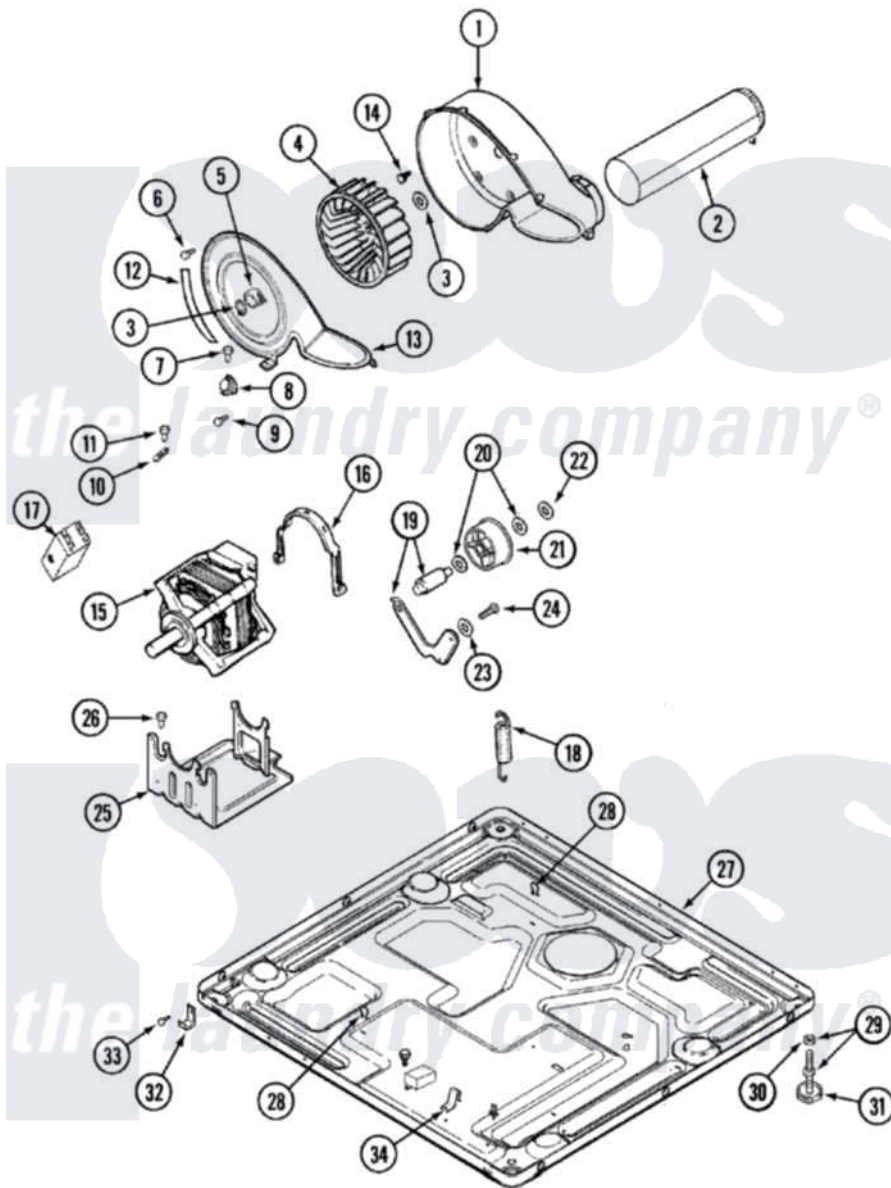

Maytag MDG9557AXW 11 - MOTOR DRIVE (MDE)

Maytag Residential Maytag MDG9557AXW Dryer Parts Parts Diagram 11 - MOTOR DRIVE (MDE)
 Click on the part number to view part

Item	Original Part Number	Replaced By	Status	Part Description
2	33001800			Duct Assembly, Exhaust
"	22001995			Screw Note: Screw, Tumbler Front And Shroud
3	410233	9703438		Ring-Retrn
4	33001790			Wheel, Blower
5	312967			Clamp, Blower Housing
6	33001855	33002917		Screw, No.10-16
7	Y313561			Screw---NA
8	306911			Thermostat, Multi-Temp
9	22001996	3370225		Screw
10	33001762			Fuse, Thermal
11	314848	W10116760		Screw
12	22002244			Clip, Grounding
13	33001873			Cover, Blower Housing---NA
14	314818	1163839		Screw
15	33002478			Motor
"	33002462	33002478		Motor

16	Y015825		Clip, Motor To Motor Support
17	33001854	33002478	Motor
18	33001754	33002459	Assembly, Spring And Plug
"	33002461		Plug For Spring
"	33002460	33002459	Assembly, Spring And Plug
"	33002157		Grommet
19	33001840	6-3705180	Idler Arm
20	Y312527		Washer, Idler Shaft
21	33001783	6-3700340	Bearing- I
22	312958	354987	Ring, Retaining
23	315772		Sleeve, Idler Arm
24	Y014874		Screw, Idler Arm And Sleeve
25	Y313561		Screw----NA
"	33002466	33002817	Motor Support, Offset
"	33001752	33002817	Motor Support, Offset
26	Y313561		Screw----NA
27	33001845	Not Available	BASE
"	33002465	Not Available	BASE, (LWR)----NA
28	410490		Spring, Retainer Wire Harness
29	Y305086		Adjustable Leg And Nut
30	Y052740	62739	Nut, Lock
31	Y314137		Foot, Rubber
32	22002239		Clip, Front Panel
33	Y310632	1163839	Screw