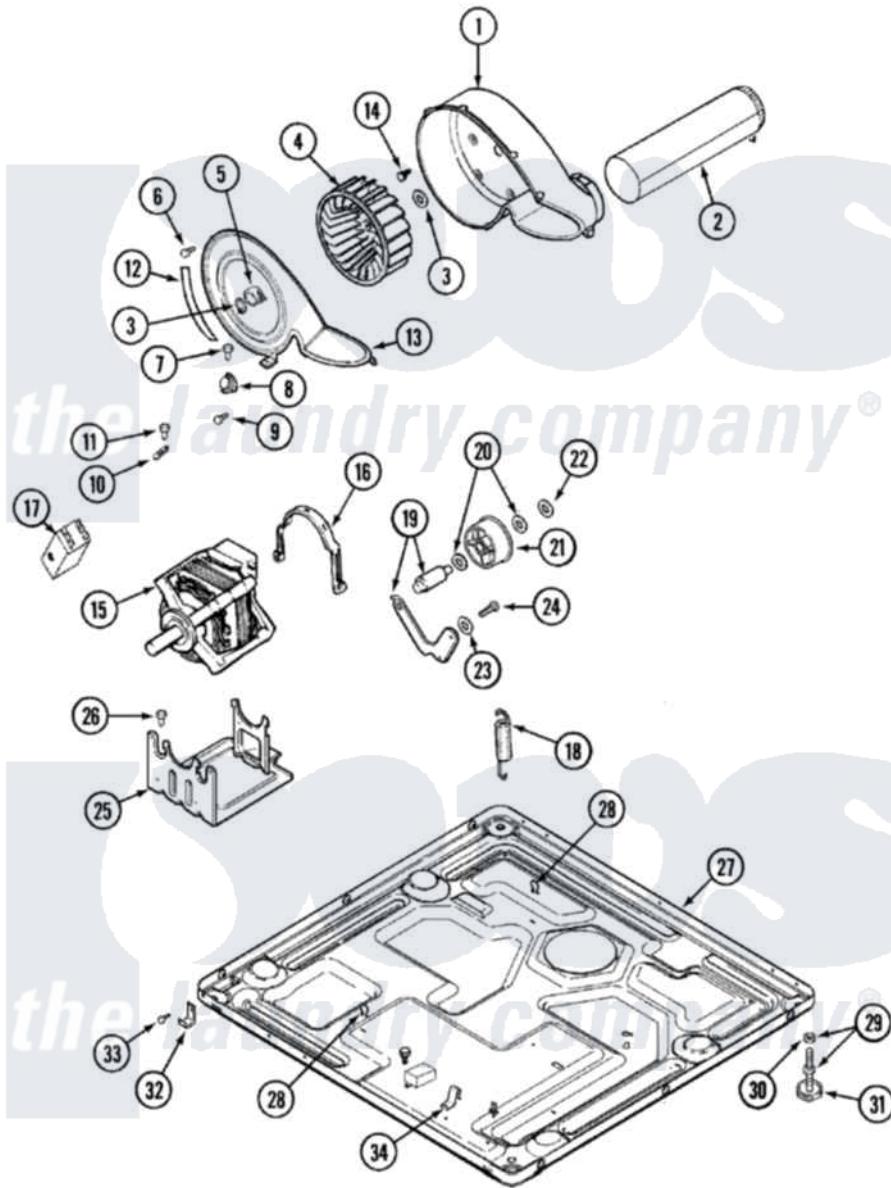

Maytag MDG9557AXW 12 - MOTOR DRIVE (MDG)

Maytag [Residential Maytag MDG9557AXW Dryer Parts](#) Parts Diagram 12 - MOTOR DRIVE (MDG)
 Click on the part number to view part

Item	Original Part Number	Replaced By	Status	Part Description
1	33001789			Housing, Blower
2	22001995			Screw Note: Screw, Tumbler Front And Shroud
"	33001800			Duct Assembly, Exhaust
3	410233	9703438		Ring-Retrn
4	33001790			Wheel, Blower
5	312967			Clamp, Blower Housing
6	33001855	33002917		Screw, No.10-16
7	Y313561			Screw---NA
8	306910			Thermostat, Multi Temp Note: Thermostat
9	22001996	3370225		Screw
10	33001762			Fuse, Thermal
11	314848	W10116760		Screw
12	22002244			Clip, Grounding
13	33001873			Cover, Blower Housing---NA
14	314818	1163839		Screw

15	33002237	33002478	Motor
"	33001853	33002478	Motor
"	33002462	33002478	Motor
"	33002478		Motor
16	Y015825		Clip, Motor To Motor Support
17	33001854	33002478	Motor
18	33002157		Grommet
"	33002461		Plug For Spring
"	33002460	33002459	Assembly, Spring And Plug
"	33001754	33002459	Assembly, Spring And Plug
19	33001840	6-3705180	Idler Arm
20	Y312527		Washer, Idler Shaft
21	33001783	6-3700340	Bearing- I
22	312958	354987	Ring, Retaining
23	315772		Sleeve, Idler Arm
24	Y014874		Screw, Idler Arm And Sleeve
25	Y313561		Screw----NA
"	33001752	33002817	Motor Support, Offset
"	33002466	33002817	Motor Support, Offset
26	Y313561		Screw----NA
27	33001845	Not Available	BASE
"	33002465	Not Available	BASE, (LWR)----NA
28	410490		Spring, Retainer Wire Harness
29	Y305086		Adjustable Leg And Nut
30	Y052740	62739	Nut, Lock
31	Y314137		Foot, Rubber
32	22002239		Clip, Front Panel
33	Y310632	1163839	Screw