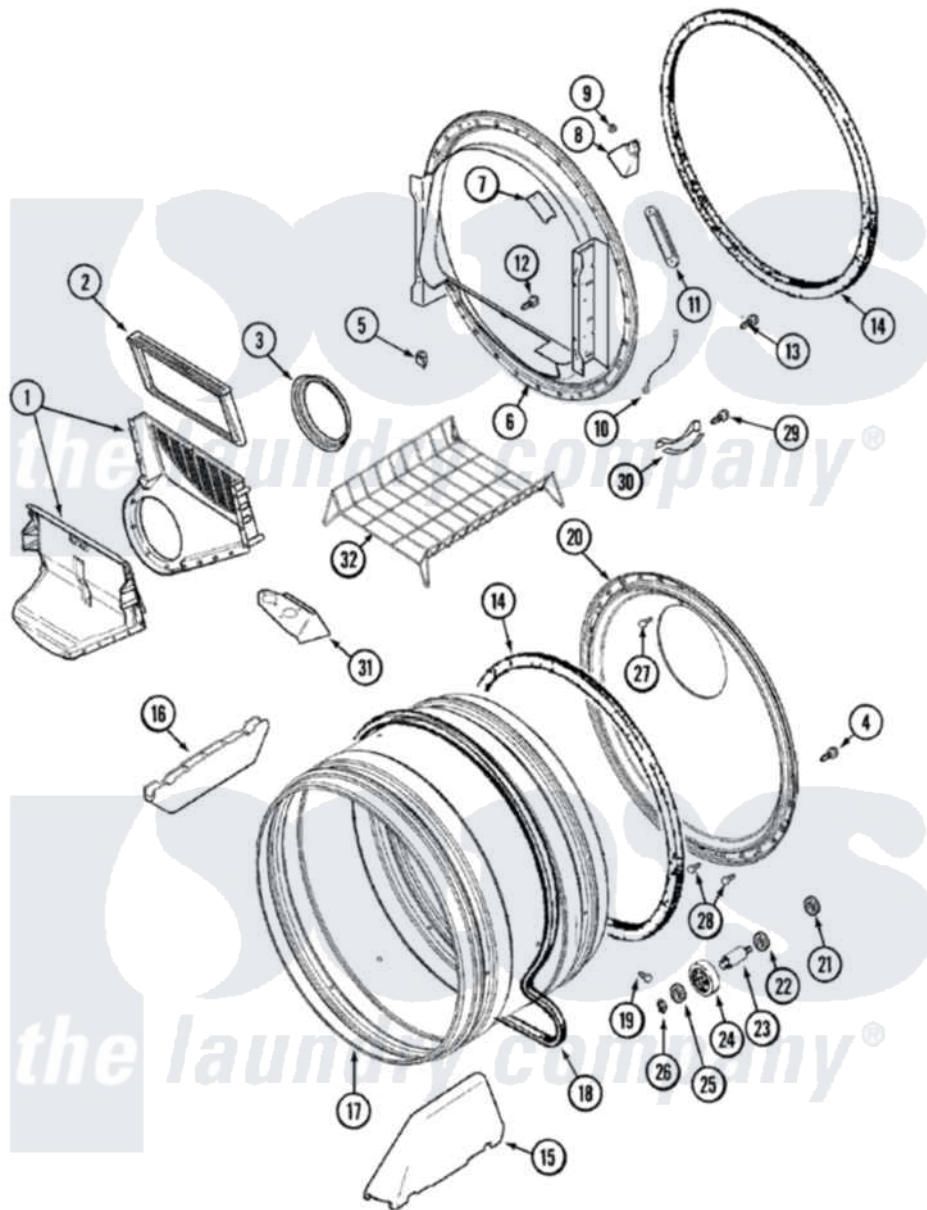

# Maytag MDG9557AXW 13 - TUMBLER (MDE)

Maytag Residential Maytag MDG9557AXW Dryer Parts Parts Diagram 13 - TUMBLER (MDE)  
 Click on the part number to view part

Item	Original Part Number	Replaced By	Status	Part Description
2	<a href="#">33001808</a>			Filter, Lint
3	33001758	<a href="#">33002560</a>		Seal, Blower
4	<a href="#">33002190</a>			SCrew, C BraCe, BraCket, Cabinet
5	<a href="#">Y310376</a>			Clip, Door Switch Harness
6	<a href="#">33001868</a>			Front, Tumbler Front W/Sensor Note: Front, Tumbler
7	<a href="#">33001871</a>			Screw Note: Screw, Drum Light
"	<a href="#">33001869</a>			Lens, Drum Light
8	33001870		Not Available	HOLDER, LAMP (W/HOUSING) NOTE: LAMP (W/HOUSING & HOLDER)
"	<a href="#">22002263</a>			Lamp
9	<a href="#">214872</a>			Palnut, End Cap Note: Nut, Lamp Holder
10	211294	<a href="#">90767</a>		Screw, 8A X 3/8 HeX Washer Head Tapping
"	<a href="#">Y303711</a>			Sensor Ground Wire