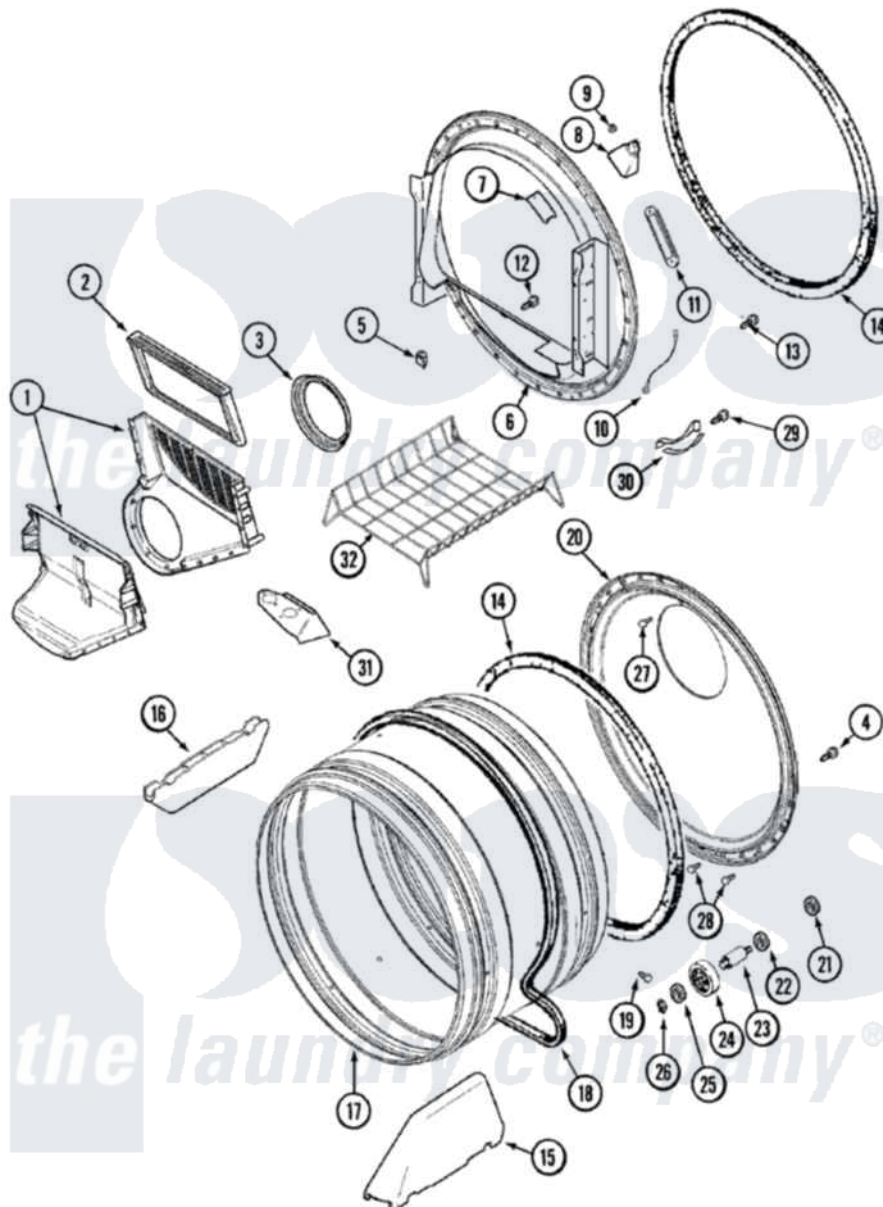

Maytag MDG9557AXW 14 - TUMBLER (MDG)

Maytag Residential Maytag MDG9557AXW Dryer Parts Parts Diagram 14 - TUMBLER (MDG)
 Click on the part number to view part

Item	Original Part Number	Replaced By	Status	Part Description
1	33001799			Outlet Duct Assembly Note: Outlet Duct Assembly
2	33001808			Filter, Lint
3	33001758	33002560		Seal, Blower
4	33002190			SCrew, C BraCe, BraCket, Cabinet
5	Y310376			Clip, Door Switch Harness
6	33001868			Front, Tumbler Front W/Sensor Note: Front, Tumbler
7	33001871			Screw Note: Screw, Drum Light
"	33001869			Lens, Drum Light
8	33001870		Not Available	HOLDER, LAMP (W/HOUSING) NOTE: LAMP (W/HOUSING & HOLDER)
"	22002263			Lamp
9	214872			Palnut, End Cap Note: Nut, Lamp Holder
10	211294	90767		Screw, 8A X 3/8 HeX Washer

10	211294	30707	Head Tapping
"	Y303711		Sensor Ground Wire
11	22001078	3177991	Screw
"	33001809		Sensor Bar Assembly
12	312311	312311MAY	Screw
13	33001855	33002917	Screw, No.10-16
14	33001807		Seal, Tumbler
15	33001756	33002032	Baffle
16	33001755		Baffle
17	33001889		Tumbler
18	33001777	33002535	V-Belt
19	33001788	33002973	Screw, No.9-15 X 1.00 Hx WS
20	33001801		Back, Tumbler
21	33001443		Nut, Hex
22	Y313347	312535	Washer, Vault Mounting Brk.
23	Y312948	6-3129480	Shaft- Tumbler
24	Y303373	12001541	Drum Roller/Washer Assembly--W
25	312535		Washer, Vault Mounting Brk.
26	410233	9703438	Ring-Retrn
27	210932		Screw, No.8 X 9/16 Ctsk Note: Screw, Inlet Duct
28	22001996	3370225	Screw
29	210720		Rivet, Bearing To Tumbler Fmt
30	306508		Tumbler Bearing Kit ----W
31	33001917	33001917A	Rack- Dryi