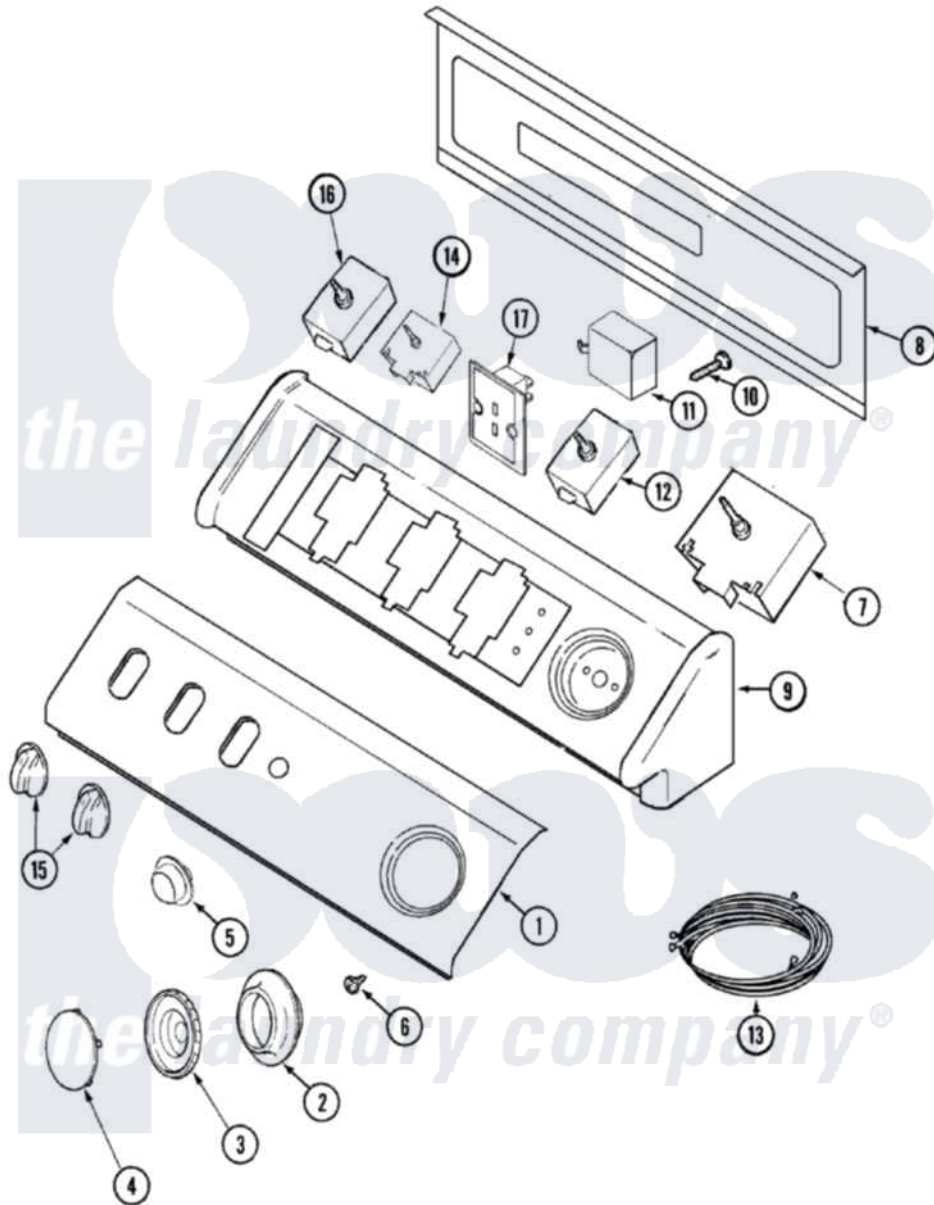

Maytag MDG9557BWQ 01 - CONTROL PANEL

Maytag [Residential Maytag MDG9557BWQ Dryer Parts](#) Parts Diagram 01 - CONTROL PANEL
 Click on the part number to view part

Item	Original Part Number	Replaced By	Status	Part Description
1	Y22002339	8534058		Screw
"	22002866	37001044		Graphic Control Pnl/Facia/Bsq
2	33002346			Skirt, Timer Dial
3	22001659			Timer Knob - Grey
4	33002347			Timer Knob Insert/Cap
5	33002324	33002435		Button, Push-To-Start
6	33001690	90767		Screw, 8A X 3/8 HeX Washer Head Tapping
7	33001634			Timer
8	216423	3370225		Screw
"	33001806		Not Available	BACK, CONSOLE PANEL
9	33002327	37001115		Console
10	216423	3370225		Screw
11	33001623			Buzzer, Non-Adjustable
12	33002356	33001618		Switch- PU
13	33002320			Wire Harness, Main
14	33002527			Switch, Four Pos. Rotary Gas

15	22002589		Knob, Selector
16	22001794		Switch, Rotary
17	33002400	Not Available	DRYNESS DISPLAY CONTROL (BSQ)
18	33002319	Not Available	MANUAL, USE & CARE (FRENCH)
"	33002287	Not Available	MANUAL, USE & CARE