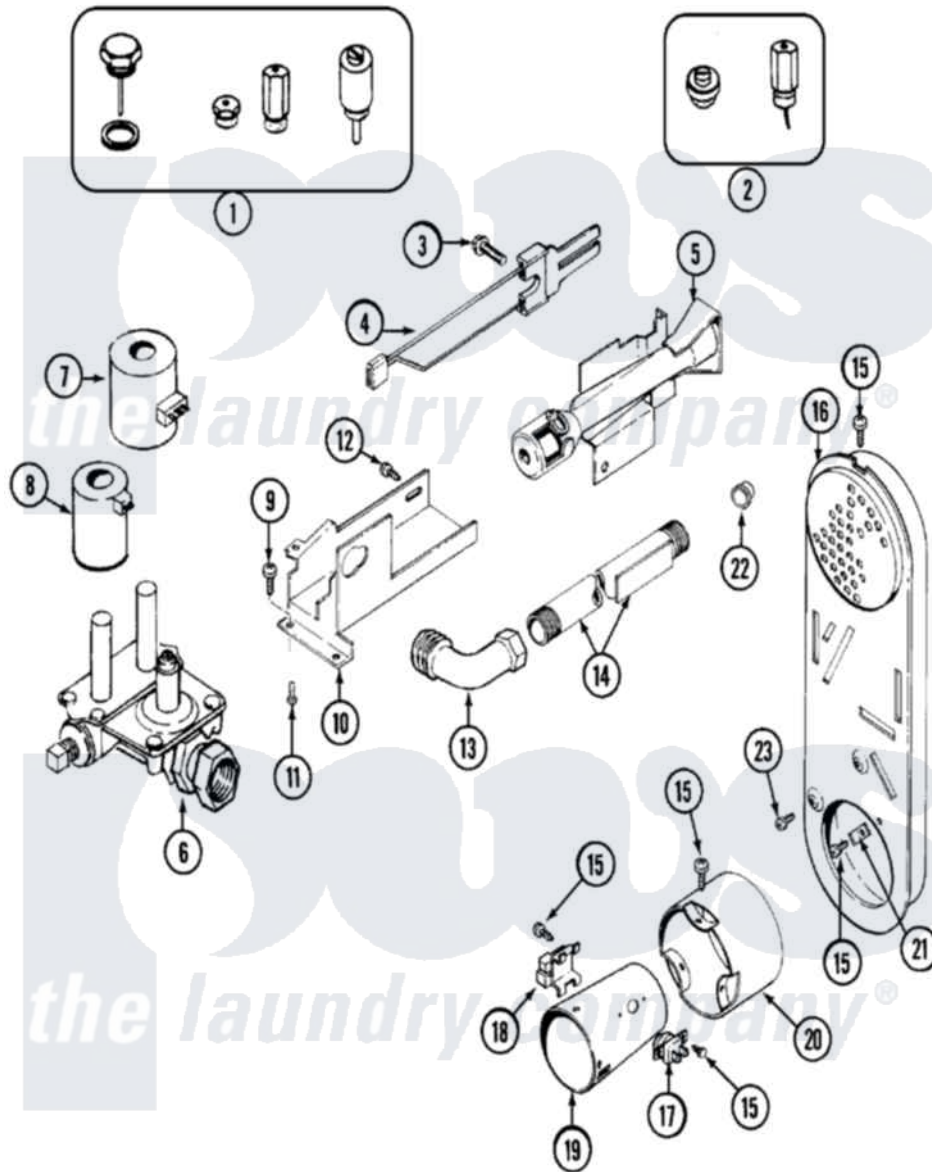

Maytag MDG9557BWQ 03 - GAS VALVE

Maytag Residential Maytag MDG9557BWQ Dryer Parts Parts Diagram 03 - GAS VALVE
 Click on the part number to view part

Item	Original Part Number	Replaced By	Status	Part Description
1	Y306195	MAL9000AAXX		LP Gas Con
2	306204	33002924		Gas Conv K
3	304971			Screw Note: Screw, Igniter
4	304970	4391996		Ignitor
5	33001247	33002793		Burner Assembly
6	306176			Valve, Gas
7	306106			Coil, Holding And Booster--W
8	306105	694540		Coil, 60 Hz
9	Y313561			Screw---NA
10	33001834		Not Available	BRACKET, GAS VALVE---NA
11	314568	Y313559		Screw
"	314082	90767		Screw, 8A X 3/8 HeX Washer Head Tapping
12	Y310632	1163839		Screw
13	33001842	3406051		Elbow Union Assembly
14	33001735			Pipe And Bracket Assembly Series 18 Not Needed Use

15	211294	90767	Vavle Screw, 8A X 3/8 HeX Washer Head Tapping
16	33001810	Not Available	DUCT ASSY., INLET (GAS) NOTE: INLET DUCT ASSEMBLY
17	303395		Thermostat, Hi-Limit
18	Y303377	338906	Radiant, Sensor
19	33001835		Cone Assembly, Combustion
"	22001996	3370225	Screw
20	Y303841		Cone, Extension
21	Y312890		Retainer, Heater Chamber
"	22001996	3370225	Screw
22	33001693		Cap, Gas Pipe
23	211294	90767	Screw, 8A X 3/8 HeX Washer Head Tapping