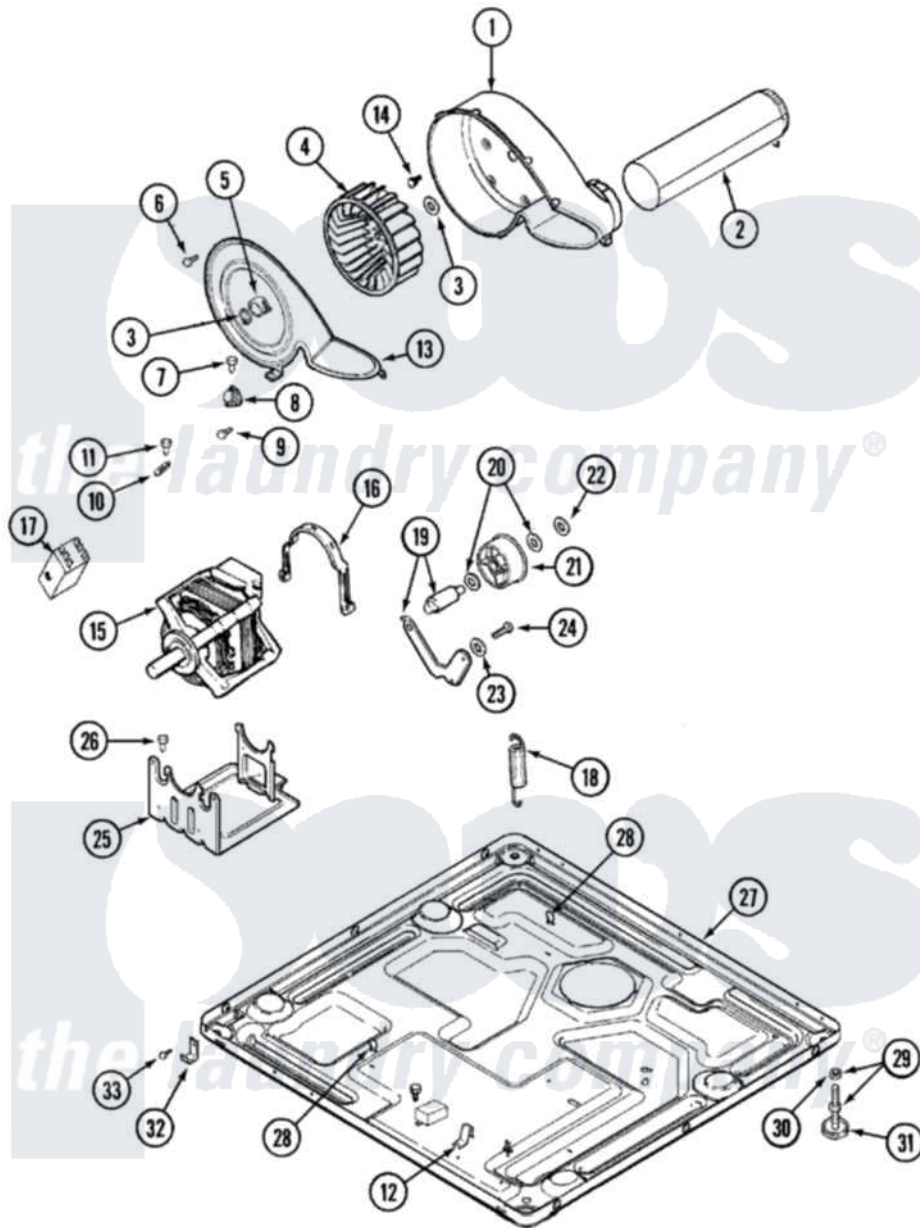

Maytag MDG9557BWQ 04 - MOTOR DRIVE

Maytag [Residential Maytag MDG9557BWQ Dryer Parts](#) Parts Diagram 04 - MOTOR DRIVE
 Click on the part number to view part

Item	Original Part Number	Replaced By	Status	Part Description
1	33001789			Housing, Blower
2	22001995			Screw Note: Screw, Tumbler Front And Shroud
"	33001800			Duct Assembly, Exhaust
3	410233	9703438		Ring-Retrn
4	33001790			Wheel, Blower
5	312967			Clamp, Blower Housing
6	33001855	33002917		Screw, No.10-16
7	Y313561			Screw---NA
8	306910			Thermostat, Multi Temp Note: Thermostat
9	22001996	3370225		Screw
10	33001762			Fuse, Thermal
11	314848	W10116760		Screw
12	22002244			Clip, Grounding
13	33001873			Cover, Blower Housing---NA
14	314818	1163839		Screw

15	33002462	33002478	Motor
"	33002478		Motor
"	33002237	33002478	Motor
16	Y015825		Clip, Motor To Motor Support
17	33001854	33002478	Motor
18	33001754	33002459	Assembly, Spring And Plug
"	33002461		Plug For Spring
"	33002460	33002459	Assembly, Spring And Plug
"	33002157		Grommet
19	33001840	6-3705180	Idler Arm
20	Y312527		Washer, Idler Shaft
21	33001783	6-3700340	Bearing- I
22	312958	354987	Ring, Retaining
23	315772		Sleeve, Idler Arm
24	Y014874		Screw, Idler Arm And Sleeve
25	33002466	33002817	Motor Support, Offset
"	33002437	33002817	Motor Support, Offset
"	Y313561		Screw----NA
26	Y313561		Screw----NA
27	33001845	Not Available	BASE
"	33002465	Not Available	BASE, (LWR)----NA
28	410490		Spring, Retainer Wire Harness
29	Y305086		Adjustable Leg And Nut
30	Y052740	62739	Nut, Lock
31	Y314137		Foot, Rubber
32	22002239		Clip, Front Panel
33	Y310632	1163839	Screw