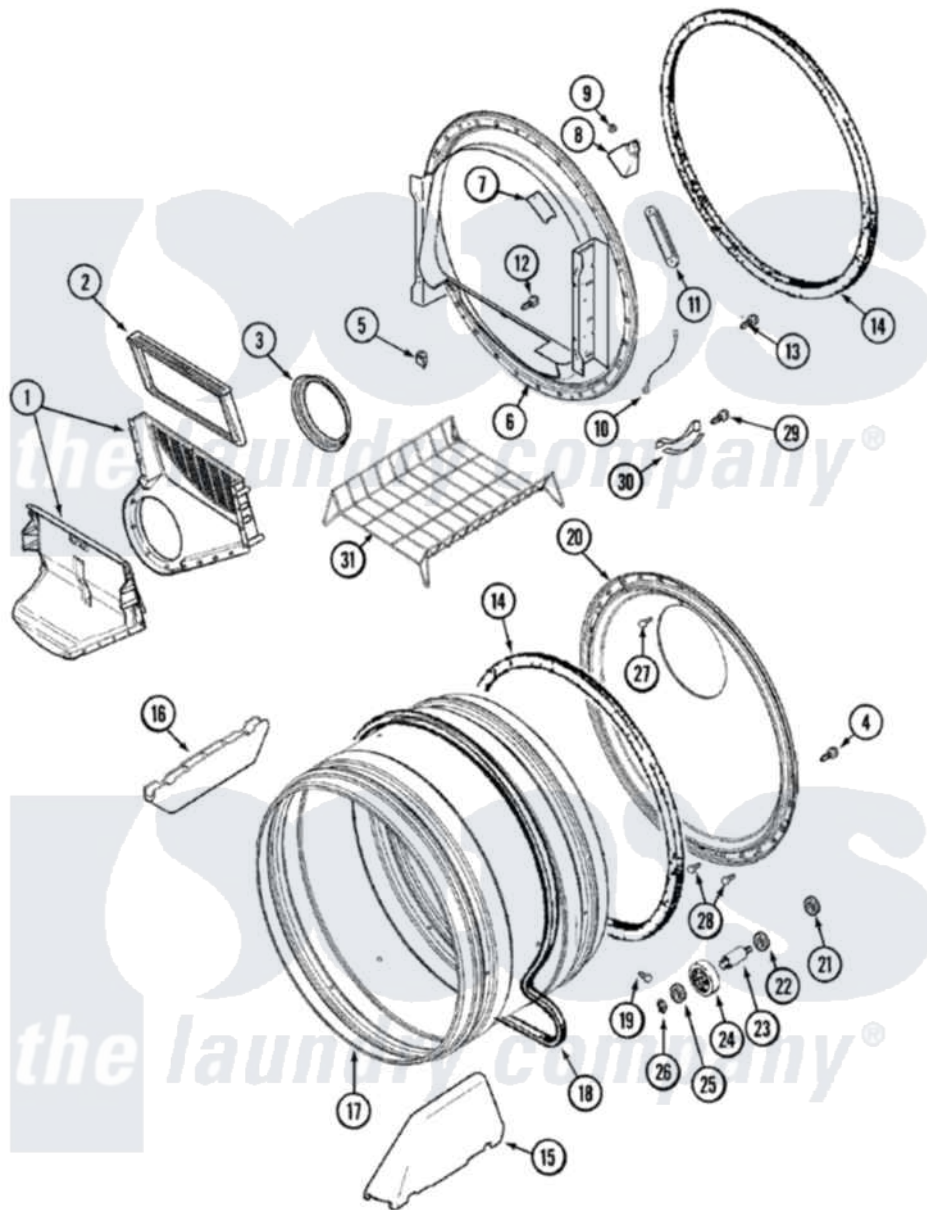

Maytag MDG9557BWQ 05 - TUMBLER

Maytag Residential Maytag MDG9557BWQ Dryer Parts Parts Diagram 05 - TUMBLER
 Click on the part number to view part

Item	Original Part Number	Replaced By	Status	Part Description
1	33001799			Outlet Duct Assembly Note: Outlet Duct Assembly
2	33001808			Filter, Lint
3	33001758	33002560		Seal, Blower
4	33002190			SCrew, C BraCe, BraCket, Cabinet
5	Y310376			Clip, Door Switch Harness
6	33001868			Front, Tumbler Front W/Sensor Note: Front, Tumbler
7	33001871			Screw Note: Screw, Drum Light
"	33001869			Lens, Drum Light
8	33001870		Not Available	HOLDER, LAMP (W/HOUSING) NOTE: LAMP (W/HOUSING & HOLDER)
"	22002263			Lamp
9	214872			Palnut, End Cap Note: Nut, Lamp Holder
10	211294	90767		Screw, 8A X 3/8 HeX Washer

10	211294	30707	Head Tapping
"	Y303711		Sensor Ground Wire
11	22001078	3177991	Screw
"	33001809		Sensor Bar Assembly
12	312311	312311MAY	Screw
13	33001855	33002917	Screw, No.10-16
14	33001807		Seal, Tumbler
15	33001756	33002032	Baffle
16	33001755		Baffle
17	33001889		Tumbler
18	33001777	33002535	V-Belt
19	33001788	33002973	Screw, No.9-15 X 1.00 Hx WS
20	33001801		Back, Tumbler
21	33001443		Nut, Hex
22	Y313347	312535	Washer, Vault Mounting Brk.
23	Y312948	6-3129480	Shaft- Tumbler
24	Y303373	12001541	Drum Roller/Washer Assembly--W
25	312535		Washer, Vault Mounting Brk.
26	410233	9703438	Ring-Retrn
27	210932		Screw, No.8 X 9/16 Ctsk Note: Screw, Inlet Duct
28	22001996	3370225	Screw
29	210720		Rivet, Bearing To Tumbler Fmt
30	306508		Tumbler Bearing Kit ----W
31	33001917	33001917A	Rack- Dryi