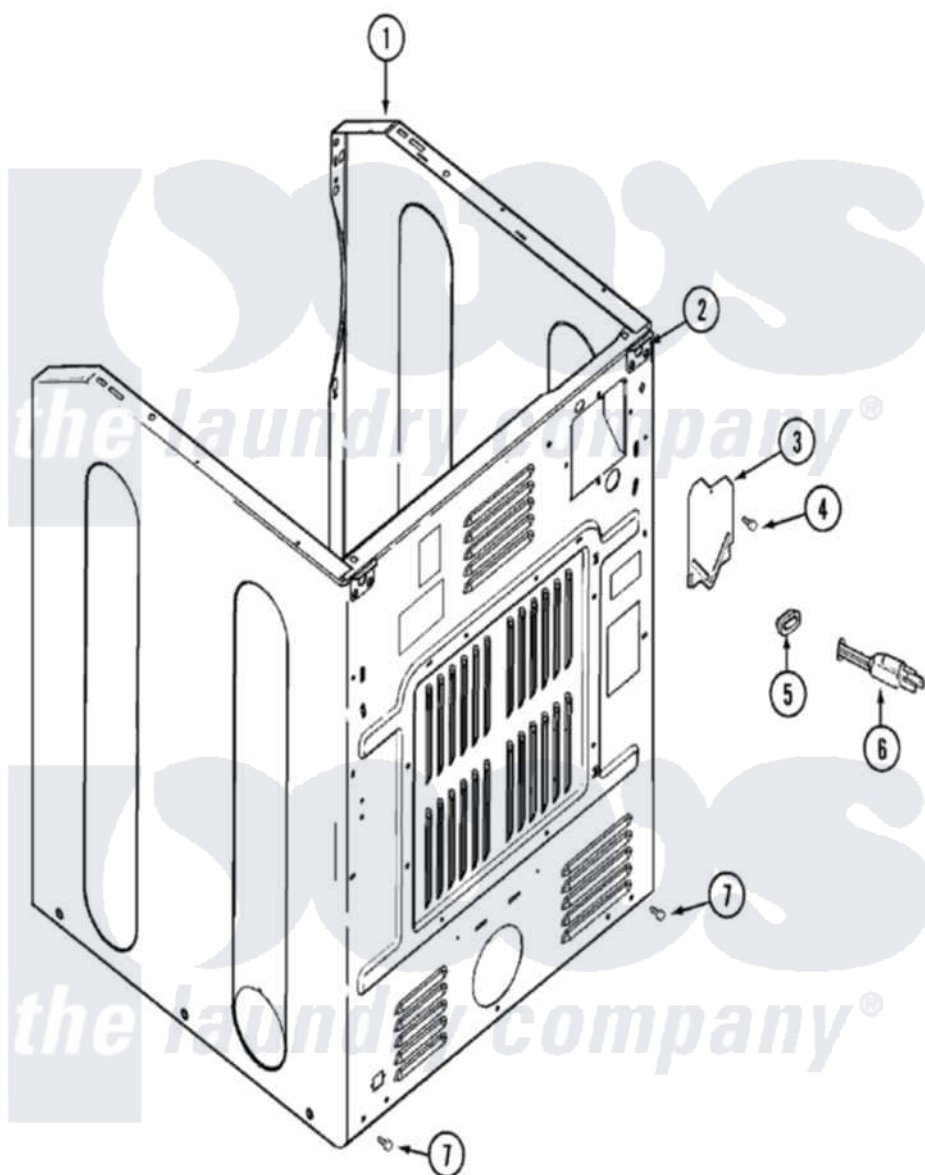

# Maytag MDG9557BWW 02 - CABINET-REAR

Maytag Residential Maytag MDG9557BWW Dryer Parts Parts Diagram 02 - CABINET-REAR  
 Click on the part number to view part

Item	Original Part Number	Replaced By	Status	Part Description
1	<a href="#">33001897</a>			Cabinet
2	33001827		Not Available	BRACKET, CABINET HINGE
3	<a href="#">33001795</a>			Cover, Terminal Block
4	<a href="#">22001995</a>			Screw Note: Screw, Tumbler Front And Shroud
5	33002053	<a href="#">211881</a>		Grommet, Cord Part Not Used-Gas Models Only
6	33001246		Not Available	CORD, POWER
7	<a href="#">22001995</a>			Screw Note: Screw, Tumbler Front And Shroud