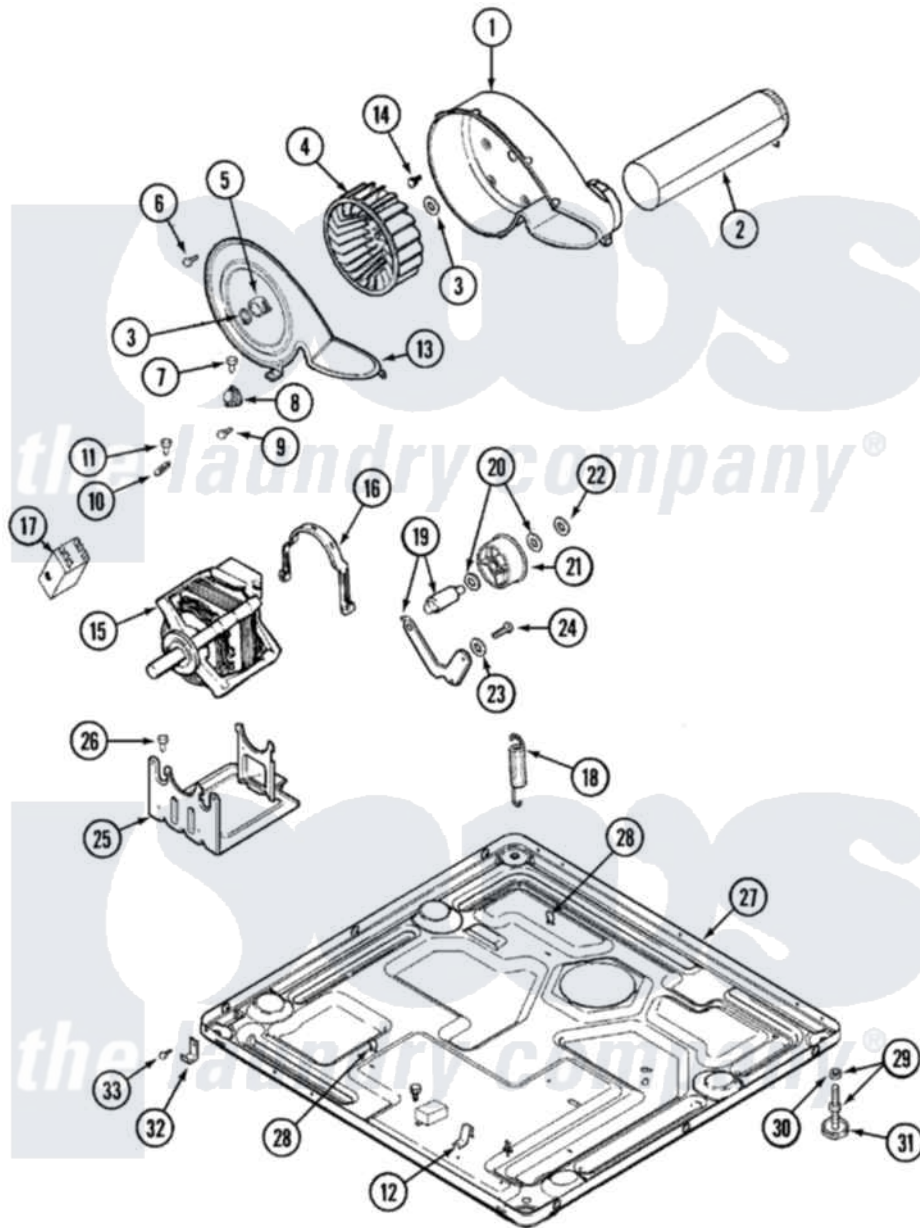

# Maytag MDG9557BWW 05 - MOTOR DRIVE

Maytag [Residential Maytag MDG9557BWW Dryer Parts](#) Parts Diagram 05 - MOTOR DRIVE  
 Click on the part number to view part

Item	Original Part Number	Replaced By	Status	Part Description
1	<a href="#">33001789</a>			Housing, Blower
2	<a href="#">22001995</a>			Screw Note: Screw, Tumbler Front And Shroud
"	<a href="#">33001800</a>			Duct Assembly, Exhaust
3	410233	<a href="#">9703438</a>		Ring-Retrn
4	<a href="#">33001790</a>			Wheel, Blower
5	<a href="#">312967</a>			Clamp, Blower Housing
6	33001855	<a href="#">33002917</a>		Screw, No.10-16
7	<a href="#">Y313561</a>			Screw---NA
8	<a href="#">306910</a>			Thermostat, Multi Temp Note: Thermostat
9	22001996	<a href="#">3370225</a>		Screw
10	<a href="#">33001762</a>			Fuse, Thermal
11	314848	<a href="#">W10116760</a>		Screw
12	<a href="#">22002244</a>			Clip, Grounding
13	<a href="#">33001873</a>			Cover, Blower Housing---NA
14	314818	<a href="#">1163839</a>		Screw