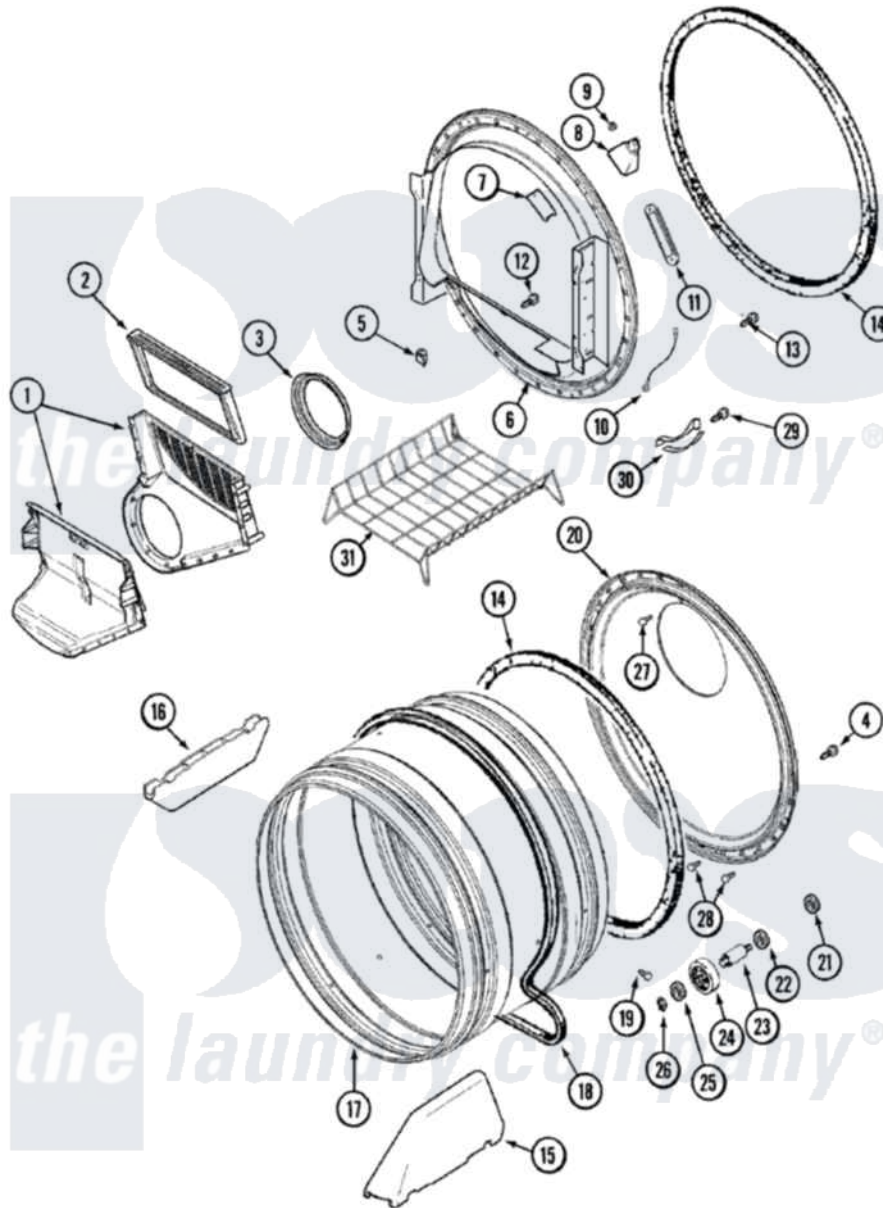

# Maytag MDG9557BWW 06 - TUMBLER

Maytag Residential Maytag MDG9557BWW Dryer Parts Parts Diagram 06 - TUMBLER  
 Click on the part number to view part

Item	Original Part Number	Replaced By	Status	Part Description
1	<a href="#">33001799</a>			Outlet Duct Assembly Note: Outlet Duct Assembly
2	<a href="#">33001808</a>			Filter, Lint
3	33001758	<a href="#">33002560</a>		Seal, Blower
4	<a href="#">33002190</a>			SCrew, C BraCe, BraCket, Cabinet
5	<a href="#">Y310376</a>			Clip, Door Switch Harness
6	<a href="#">33001868</a>			Front, Tumbler Front W/Sensor Note: Front, Tumbler
7	<a href="#">33001871</a>			Screw Note: Screw, Drum Light
"	<a href="#">33001869</a>			Lens, Drum Light
8	33001870		Not Available	HOLDER, LAMP (W/HOUSING) NOTE: LAMP (W/HOUSING & HOLDER)
"	<a href="#">22002263</a>			Lamp
9	<a href="#">214872</a>			Palnut, End Cap Note: Nut, Lamp Holder
10	211294	<a href="#">90767</a>		Screw, 8A X 3/8 HeX Washer