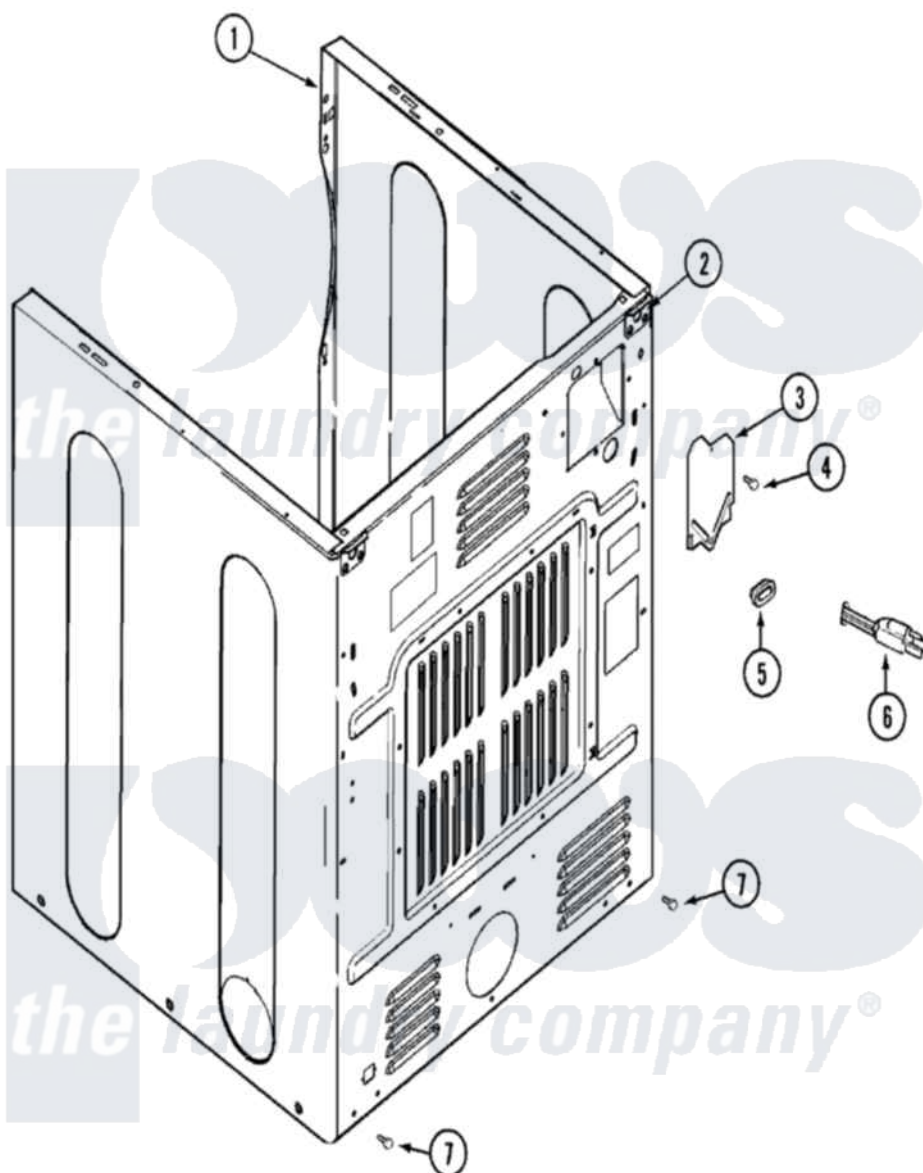

Maytag MDG9606AWA 02 - CABINET-REAR

Maytag Residential Maytag MDG9606AWA Dryer Parts Parts Diagram 02 - CABINET-REAR
 Click on the part number to view part

Item	Original Part Number	Replaced By	Status	Part Description
1	33001898	33002373		Cabinet
2	22001995			Screw Note: Screw, Tumbler Front And Shroud
3	33001795			Cover, Terminal Block
4	22001995			Screw Note: Screw, Tumbler Front And Shroud
5	211881			Grommet, Cord Part Not Used-Gas Models Only
6	33001246		Not Available	CORD, POWER