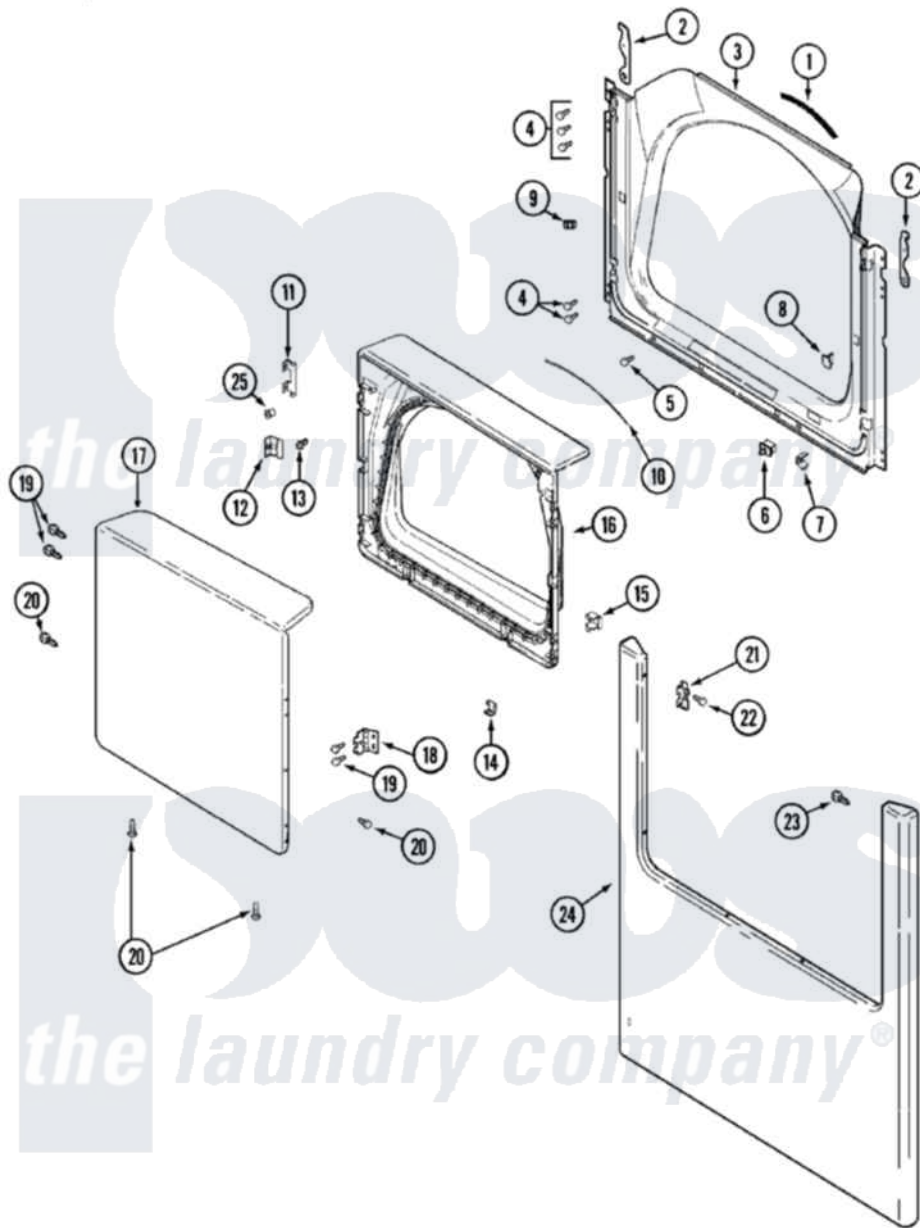

# Maytag MDG9606AWQ 04 - DOOR

Maytag Residential Maytag MDG9606AWQ Dryer Parts Parts Diagram 04 - DOOR  
 Click on the part number to view part

Item	Original Part Number	Replaced By	Status	Part Description
1	<a href="#">33001767</a>			Seal, Shroud
2	22002247	<a href="#">33002597</a>		Hook, Security
3	33002436		Not Available	SHROUD, (BSQ)
4	<a href="#">22001995</a>			Screw Note: Screw, Tumbler Front And Shroud
5	<a href="#">33001768</a>			Screw, Shroud Note: Screw, Shroud And Outlet Duct
6	33001508	<a href="#">W10169313</a>		Switch-Dor
7	<a href="#">33001760</a>			Bracket, Hinge
8	33001174	<a href="#">LA-1003</a>		Door Catch Kit
9	Y304578	<a href="#">LA-1003</a>		Door Catch Kit
"	33001791	<a href="#">306436</a>		Door Latch Kit--W
10	<a href="#">33002094</a>			Seal, Door
11	<a href="#">22002038</a>			Clip, Door
12	<a href="#">33001793</a>			Bracket, Strike
13	<a href="#">33001761</a>			Strike, Door
14	<a href="#">22002039</a>			Clip, Door

15	<a href="#">33001763</a>		Plug, Inner Door
16	33002439	Not Available	DOOR, INNER (BSQ)
17	<a href="#">22001817</a>		Sheet, Sound Damper
"	<a href="#">33002371</a>		Door, Outer
18	<a href="#">33001759</a>		Hinge, Door
19	22002062	<a href="#">98006631</a>	Screw
20	<a href="#">33002351</a>		Screw
21	<a href="#">33002349</a>		Cover, Hinge Hole
22	<a href="#">33001787</a>		Screw, Hinge Note: Screw, Hinge Hole Cover
23	<a href="#">22002012</a>		Screw, Hinge Note: Screw, Hinge Bracket
24	<a href="#">33002368</a>		Panel, Front
25	<a href="#">33001771</a>		Bushing, Inner Door