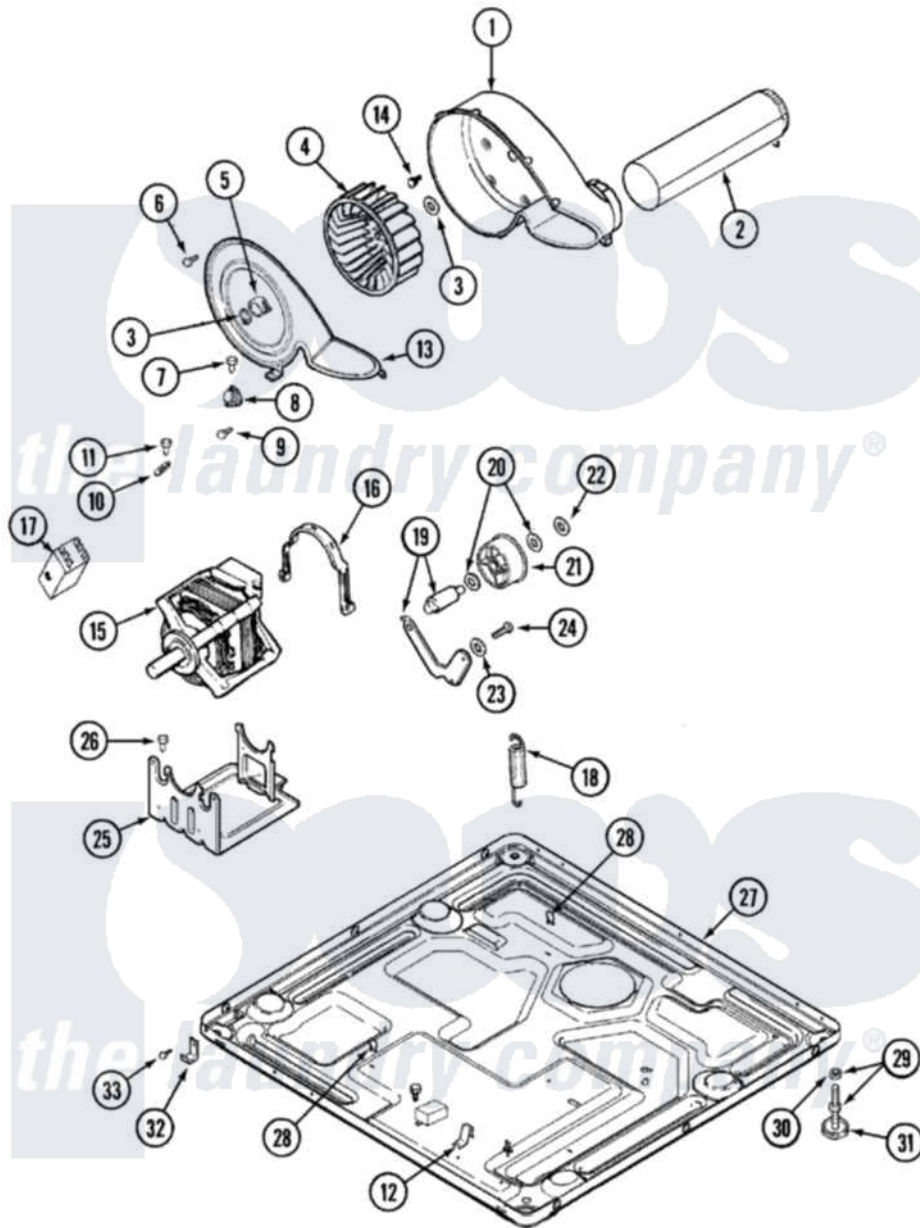

Maytag MDG9606AWQ 06 - MOTOR DRIVE

Maytag [Residential Maytag MDG9606AWQ Dryer Parts](#) Parts Diagram 06 - MOTOR DRIVE
 Click on the part number to view part

Item	Original Part Number	Replaced By	Status	Part Description
1	33001789			Housing, Blower
2	22001995			Screw Note: Screw, Tumbler Front And Shroud
"	33001800			Duct Assembly, Exhaust
3	410233	9703438		Ring-Retrn
4	33001790			Wheel, Blower
5	312967			Clamp, Blower Housing
6	33001855	33002917		Screw, No.10-16
7	Y313561			Screw---NA
8	306910			Thermostat, Multi Temp Note: Thermostat
9	22001996	3370225		Screw
10	33001762			Fuse, Thermal
11	314848	W10116760		Screw
12	22002244			Clip, Grounding
13	33001873			Cover, Blower Housing---NA
14	314818	1163839		Screw

15	33002237	33002478	Motor
"	33001853	33002478	Motor
"	33002462	33002478	Motor
"	33002478		Motor
16	Y015825		Clip, Motor To Motor Support
17	33001854	33002478	Motor
18	33002157		Grommet
"	33002461		Plug For Spring
"	33002460	33002459	Assembly, Spring And Plug
"	33001754	33002459	Assembly, Spring And Plug
19	33001840	6-3705180	Idler Arm
20	Y312527		Washer, Idler Shaft
21	33001783	6-3700340	Bearing- I
22	312958	354987	Ring, Retaining
23	315772		Sleeve, Idler Arm
24	Y014874		Screw, Idler Arm And Sleeve
25	Y313561		Screw----NA
"	33001752	33002817	Motor Support, Offset
"	33002466	33002817	Motor Support, Offset
26	Y313561		Screw----NA
27	33001845	Not Available	BASE
"	33002465	Not Available	BASE, (LWR)----NA
28	410490		Spring, Retainer Wire Harness
29	Y305086		Adjustable Leg And Nut
30	Y052740	62739	Nut, Lock
31	Y314137		Foot, Rubber
32	22002239		Clip, Front Panel
33	Y310632	1163839	Screw