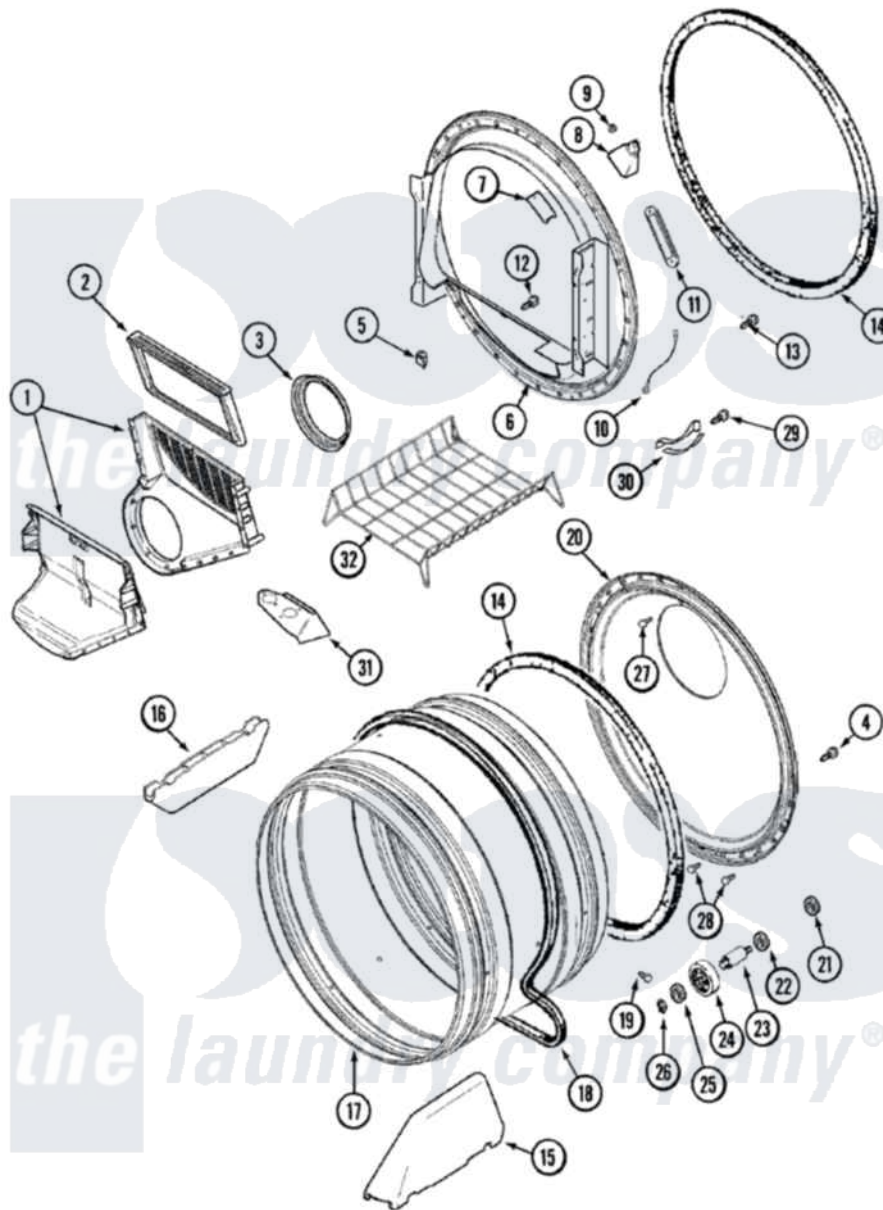

Maytag MDG9606AWQ 07 - TUMBLER

Maytag Residential Maytag MDG9606AWQ Dryer Parts Parts Diagram 07 - TUMBLER
 Click on the part number to view part

Item	Original Part Number	Replaced By	Status	Part Description
1	33001799			Outlet Duct Assembly Note: Outlet Duct Assembly
2	33001808			Filter, Lint
3	33001758	33002560		Seal, Blower
4	33002190			SCrew, C BraCe, BraCket, Cabinet
5	Y310376			Clip, Door Switch Harness
6	33001868			Front, Tumbler Front W/Sensor Note: Front, Tumbler
7	33001871			Screw Note: Screw, Drum Light
"	33001869			Lens, Drum Light
"	22002263			Lamp
8	33001870		Not Available	HOLDER, LAMP (W/HOUSING) NOTE: LAMP (W/HOUSING & HOLDER)
9	214872			Palnut, End Cap Note: Nut, Lamp Holder
10	211294	90767		Screw, 8A X 3/8 HeX Washer

10	211294	30707	Head Tapping
"	Y303711		Sensor Ground Wire
11	22001078	3177991	Screw
"	33001809		Sensor Bar Assembly
12	312311	312311MAY	Screw
13	33001855	33002917	Screw, No.10-16
14	33001807		Seal, Tumbler
15	33001756	33002032	Baffle
16	33001755		Baffle
17	33001889		Tumbler
18	33001777	33002535	V-Belt
19	33001788	33002973	Screw, No.9-15 X 1.00 Hx WS
20	33001801		Back, Tumbler
21	33001443		Nut, Hex
22	Y313347	312535	Washer, Vault Mounting Brk.
23	Y312948	6-3129480	Shaft- Tumbler
24	Y303373	12001541	Drum Roller/Washer Assembly--W
25	312535		Washer, Vault Mounting Brk.
26	410233	9703438	Ring-Retrn
27	210932		Screw, No.8 X 9/16 Ctsk Note: Screw, Inlet Duct
28	22001996	3370225	Screw
29	210720		Rivet, Bearing To Tumbler Fmt
30	306508		Tumbler Bearing Kit ----W
31	33001917	33001917A	Rack- Dryi