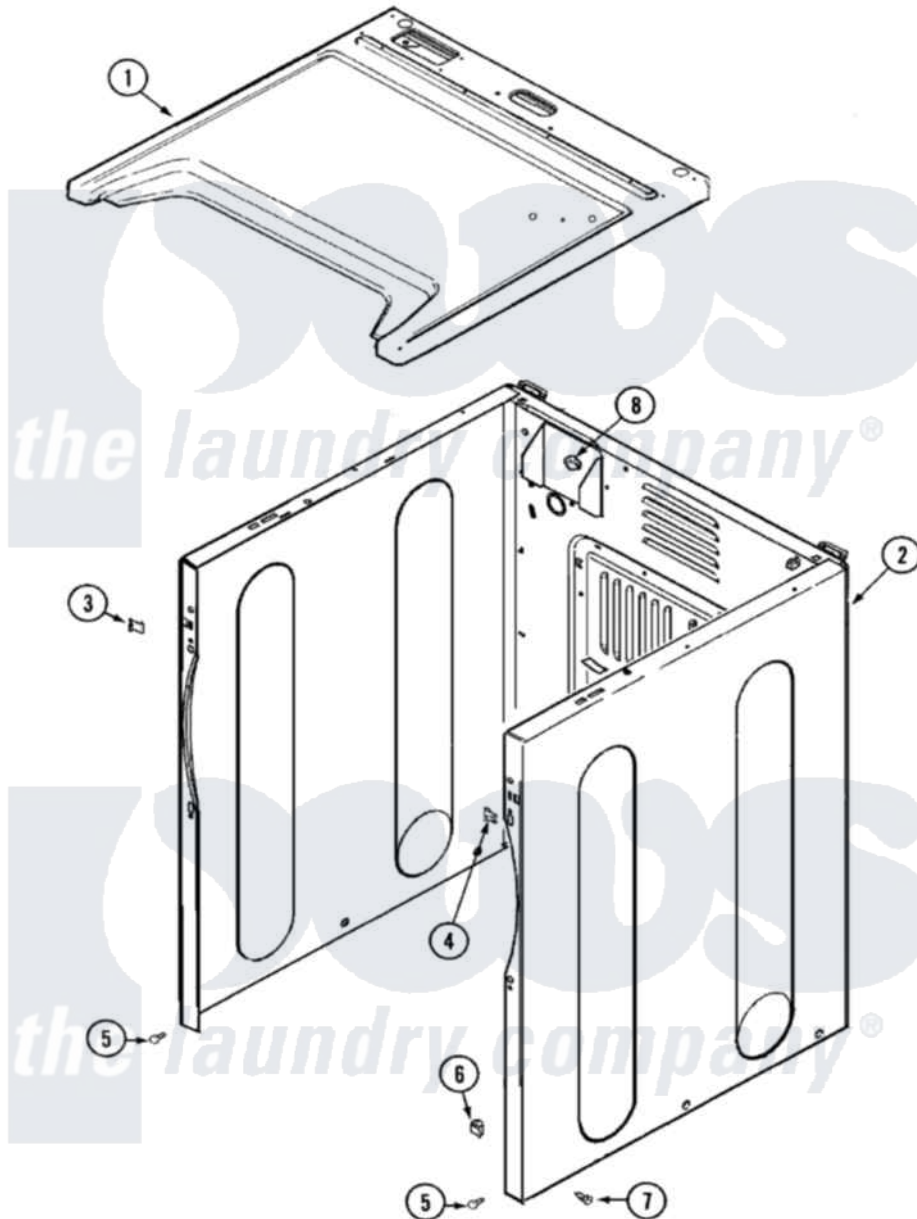

Maytag MDG9606AWW 01 - CABINET-FRONT

Maytag [Residential Maytag MDG9606AWW Dryer Parts](#) Parts Diagram 01 - CABINET-FRONT
 Click on the part number to view part

Item	Original Part Number	Replaced By	Status	Part Description
1	33001896			Cover, Top
2	33001897			Cabinet
3	22002049			Clip Note: Clip, Front Panel
4	213280	204439		Screw And Fstner Assembly
5	22001995			Screw Note: Screw, Tumbler Front And Shroud
6	Y310376			Clip, Door Switch Harness
7	213007			Xfor Cabinet See Cabinet, Back
8	Y310376			Clip, Door Switch Harness