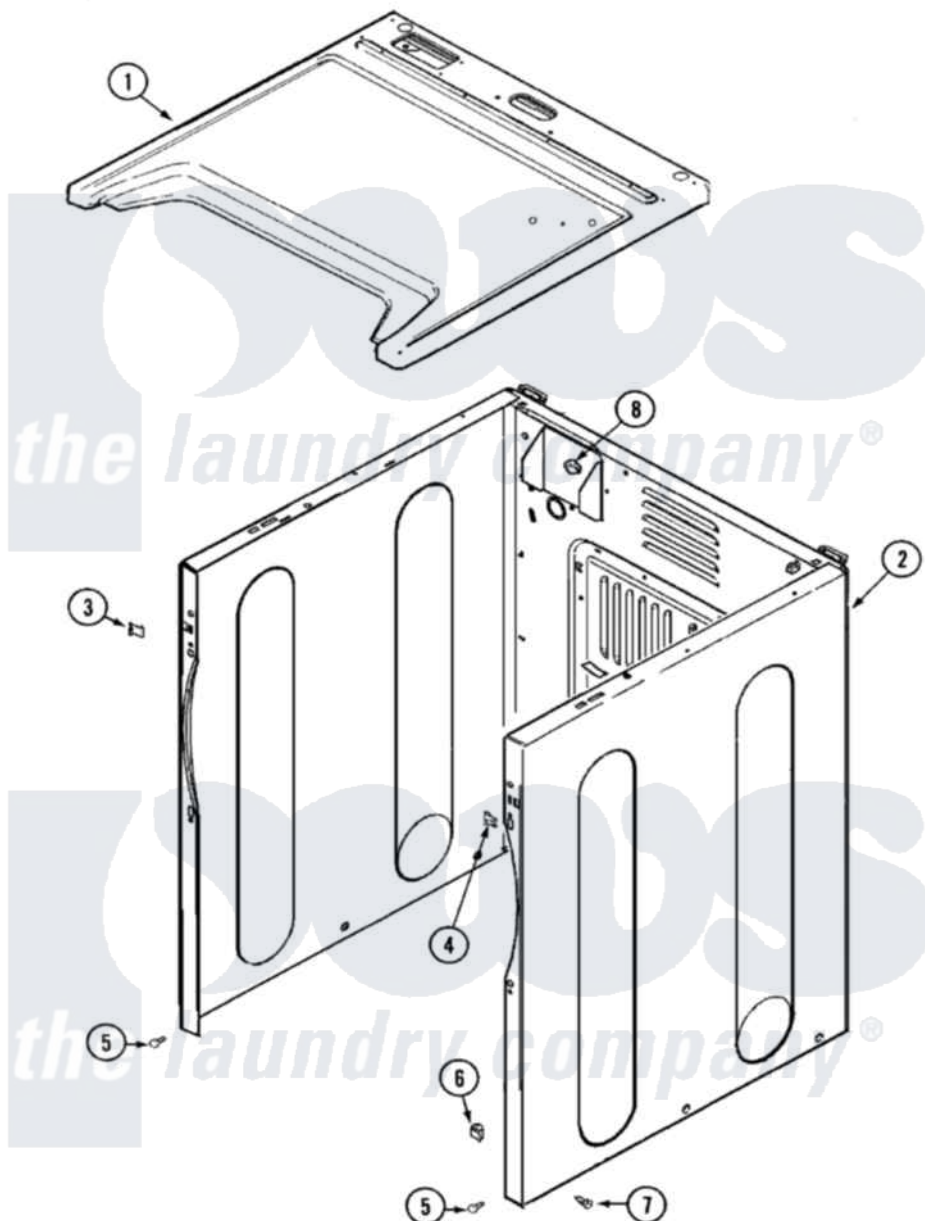

Maytag MDG9606AXW 01 - CABINET-FRONT

Maytag Residential Maytag MDG9606AXW Dryer Parts Parts Diagram 01 - CABINET-FRONT
 Click on the part number to view part

Item	Original Part Number	Replaced By	Status	Part Description
1	33001896			Cover, Top
2	33001897			Cabinet
3	22002049			Clip Note: Clip, Front Panel
4	213280	204439		Screw And Fstner Assembly
5	22001995			Screw Note: Screw, Tumbler Front And Shroud
6	Y310376			Clip, Door Switch Harness
7	213007			Xfor Cabinet See Cabinet, Back
8	Y310376			Clip, Door Switch Harness