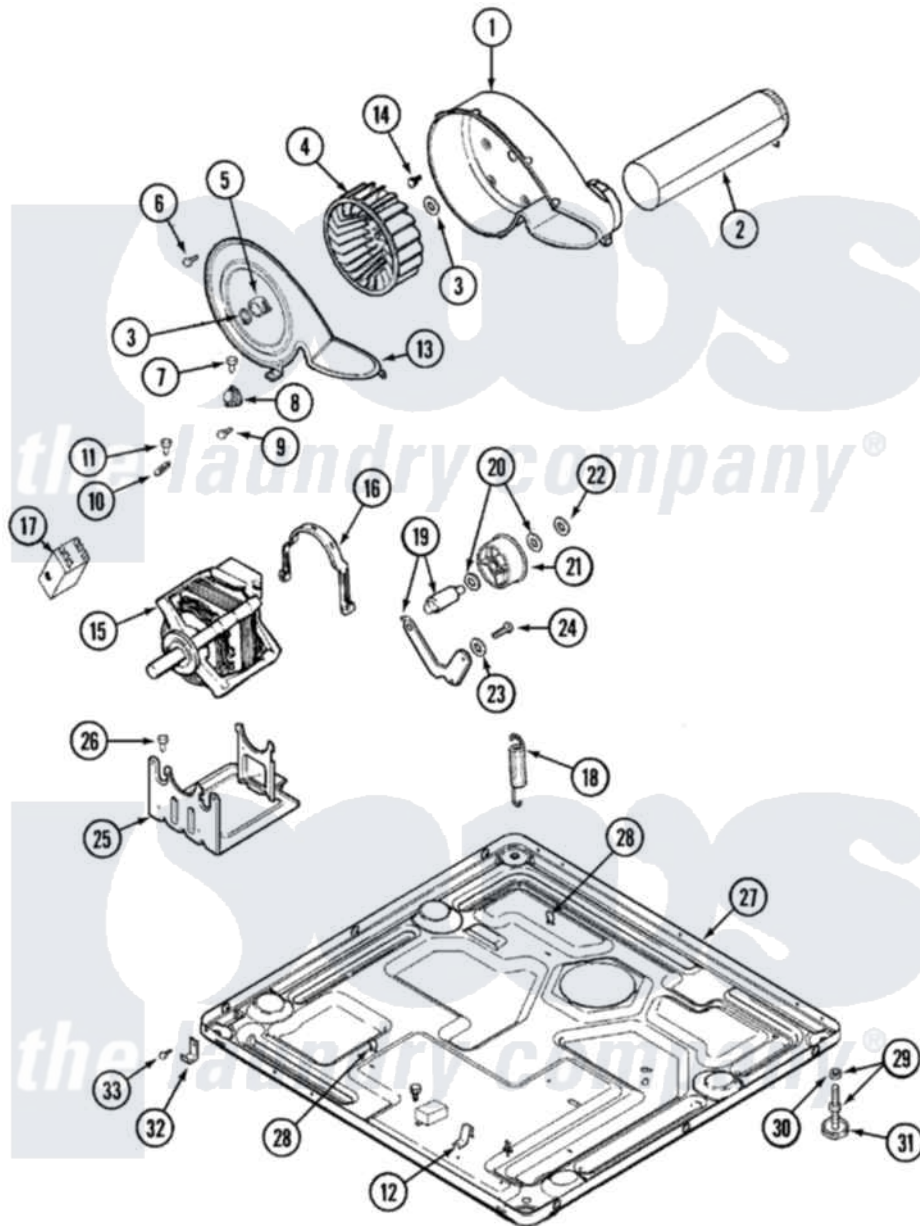

Maytag MDG9606AXW 06 - MOTOR DRIVE

Maytag [Residential Maytag MDG9606AXW Dryer Parts](#) Parts Diagram 06 - MOTOR DRIVE
 Click on the part number to view part

Item	Original Part Number	Replaced By	Status	Part Description
1	33001789			Housing, Blower
2	22001995			Screw Note: Screw, Tumbler Front And Shroud
"	33001800			Duct Assembly, Exhaust
3	410233	9703438		Ring-Retrn
4	33001790			Wheel, Blower
5	312967			Clamp, Blower Housing
6	33001855	33002917		Screw, No.10-16
7	Y313561			Screw---NA
8	306910			Thermostat, Multi Temp Note: Thermostat
9	22001996	3370225		Screw
10	33001762			Fuse, Thermal
11	314848	W10116760		Screw
12	22002244			Clip, Grounding
13	33001873			Cover, Blower Housing---NA
14	314818	1163839		Screw

15	33002237	33002478	Motor
"	33001853	33002478	Motor
"	33002462	33002478	Motor
"	33002478		Motor
16	Y015825		Clip, Motor To Motor Support
17	33001854	33002478	Motor
18	33002157		Grommet
"	33002461		Plug For Spring
"	33002460	33002459	Assembly, Spring And Plug
"	33001754	33002459	Assembly, Spring And Plug
19	33001840	6-3705180	Idler Arm
20	Y312527		Washer, Idler Shaft
21	33001783	6-3700340	Bearing- I
22	312958	354987	Ring, Retaining
23	315772		Sleeve, Idler Arm
24	Y014874		Screw, Idler Arm And Sleeve
25	Y313561		Screw----NA
"	33001752	33002817	Motor Support, Offset
"	33002466	33002817	Motor Support, Offset
26	Y313561		Screw----NA
27	33001845	Not Available	BASE
"	33002465	Not Available	BASE, (LWR)----NA
28	410490		Spring, Retainer Wire Harness
29	Y305086		Adjustable Leg And Nut
30	Y052740	62739	Nut, Lock
31	Y314137		Foot, Rubber
32	22002239		Clip, Front Panel
33	Y310632	1163839	Screw