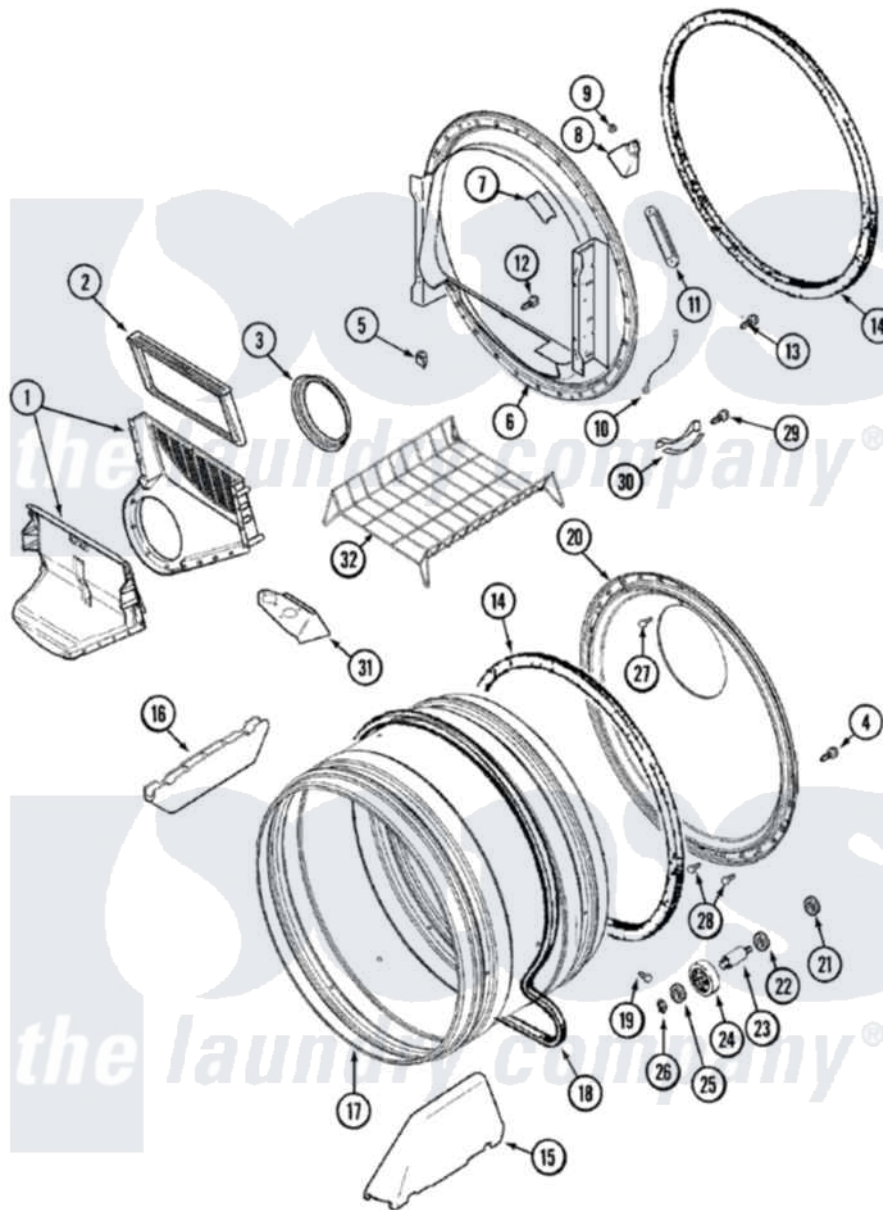

Maytag MDG9606AXW 07 - TUMBLER

Maytag Residential Maytag MDG9606AXW Dryer Parts Parts Diagram 07 - TUMBLER
 Click on the part number to view part

Item	Original Part Number	Replaced By	Status	Part Description
1	33001799			Outlet Duct Assembly Note: Outlet Duct Assembly
2	33001808			Filter, Lint
3	33001758	33002560		Seal, Blower
4	33002190			SCrew, C BraCe, BraCket, Cabinet
5	Y310376			Clip, Door Switch Harness
6	33001868			Front, Tumbler Front W/Sensor Note: Front, Tumbler
7	33001871			Screw Note: Screw, Drum Light
"	33001869			Lens, Drum Light
"	22002263			Lamp
8	33001870		Not Available	HOLDER, LAMP (W/HOUSING) NOTE: LAMP (W/HOUSING & HOLDER)
9	214872			Palnut, End Cap Note: Nut, Lamp Holder
10	211294	90767		Screw, 8A X 3/8 HeX Washer

10	211294	30707	Head Tapping
"	Y303711		Sensor Ground Wire
11	22001078	3177991	Screw
"	33001809		Sensor Bar Assembly
12	312311	312311MAY	Screw
13	33001855	33002917	Screw, No.10-16
14	33001807		Seal, Tumbler
15	33001756	33002032	Baffle
16	33001755		Baffle
17	33001889		Tumbler
18	33001777	33002535	V-Belt
19	33001788	33002973	Screw, No.9-15 X 1.00 Hx WS
20	33001801		Back, Tumbler
21	33001443		Nut, Hex
22	Y313347	312535	Washer, Vault Mounting Brk.
23	Y312948	6-3129480	Shaft- Tumbler
24	Y303373	12001541	Drum Roller/Washer Assembly--W
25	312535		Washer, Vault Mounting Brk.
26	410233	9703438	Ring-Retrn
27	210932		Screw, No.8 X 9/16 Ctsk Note: Screw, Inlet Duct
28	22001996	3370225	Screw
29	210720		Rivet, Bearing To Tumbler Fmt
30	306508		Tumbler Bearing Kit ----W
31	33001917	33001917A	Rack- Dryi