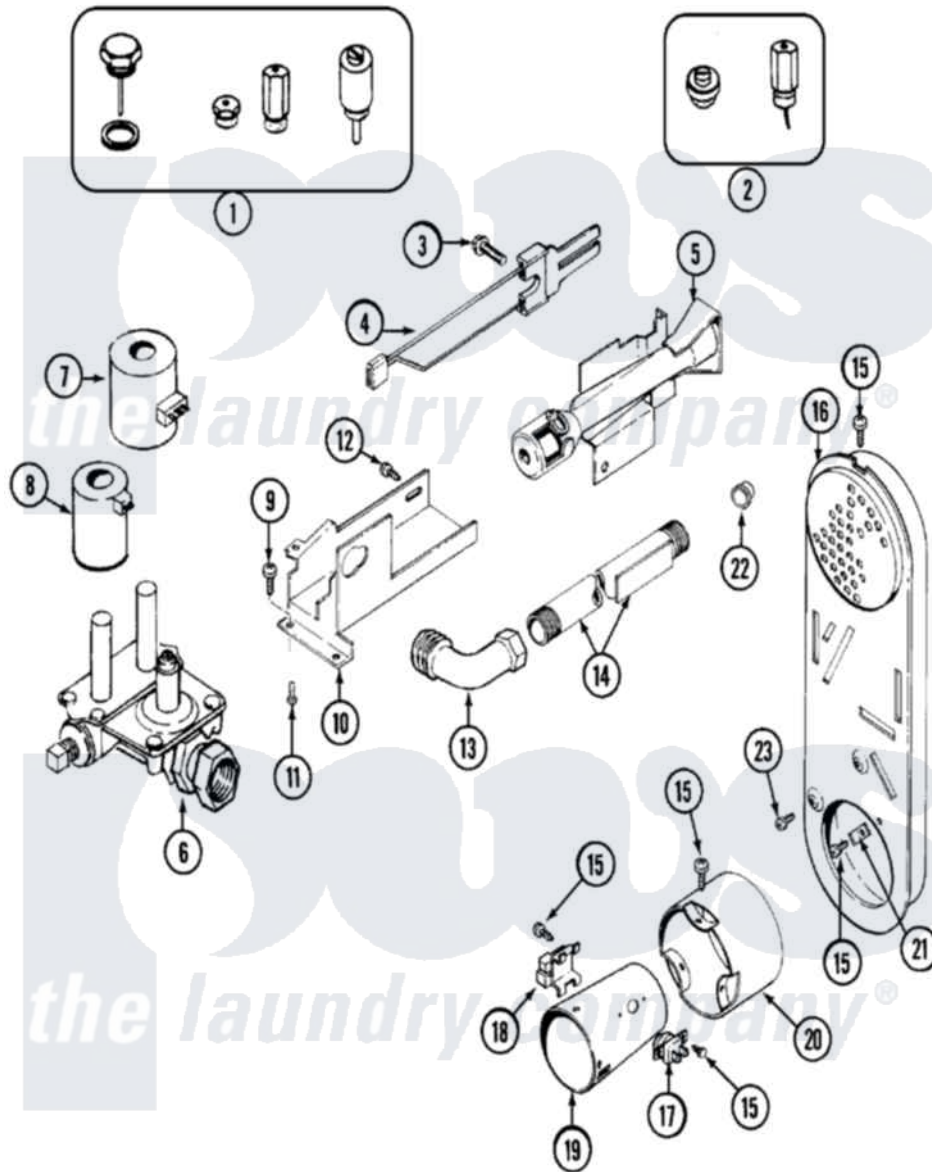

# Maytag MDG9606BWQ 02 - GAS VALVE

Maytag Residential Maytag MDG9606BWQ Dryer Parts Parts Diagram 02 - GAS VALVE  
 Click on the part number to view part

Item	Original Part Number	Replaced By	Status	Part Description
1	Y306195	<a href="#">MAL9000AXX</a>		LP Gas Con
2	306204	<a href="#">33002924</a>		Gas Conv K
3	<a href="#">304971</a>			Screw Note: Screw, Igniter
4	304970	<a href="#">4391996</a>		Ignitor
5	33001247	<a href="#">33002793</a>		Burner Assembly
6	<a href="#">306176</a>			Valve, Gas
7	<a href="#">306106</a>			Coil, Holding And Booster--W
8	306105	<a href="#">694540</a>		Coil, 60 Hz
9	<a href="#">Y313561</a>			Screw---NA
10	33001834		Not Available	BRACKET, GAS VALVE---NA
11	314568	<a href="#">Y313559</a>		Screw
"	314082	<a href="#">90767</a>		Screw, 8A X 3/8 HeX Washer Head Tapping
12	Y310632	<a href="#">1163839</a>		Screw
13	33001842	<a href="#">3406051</a>		Elbow Union Assembly
14	<a href="#">33001735</a>			Pipe And Bracket Assembly Series 18 Not Needed Use

15	211294	<a href="#">90767</a>	Vavle Screw, 8A X 3/8 HeX Washer Head Tapping
16	33001810	Not Available	DUCT ASSY., INLET (GAS) NOTE: INLET DUCT ASSEMBLY
17	<a href="#">303395</a>		Thermostat, Hi-Limit
18	Y303377	<a href="#">338906</a>	Radiant, Sensor
19	<a href="#">33001835</a>		Cone Assembly, Combustion
"	22001996	<a href="#">3370225</a>	Screw
20	<a href="#">Y303841</a>		Cone, Extension
21	<a href="#">Y312890</a>		Retainer, Heater Chamber
"	22001996	<a href="#">3370225</a>	Screw
22	<a href="#">33001693</a>		Cap, Gas Pipe
23	22001996	<a href="#">3370225</a>	Screw