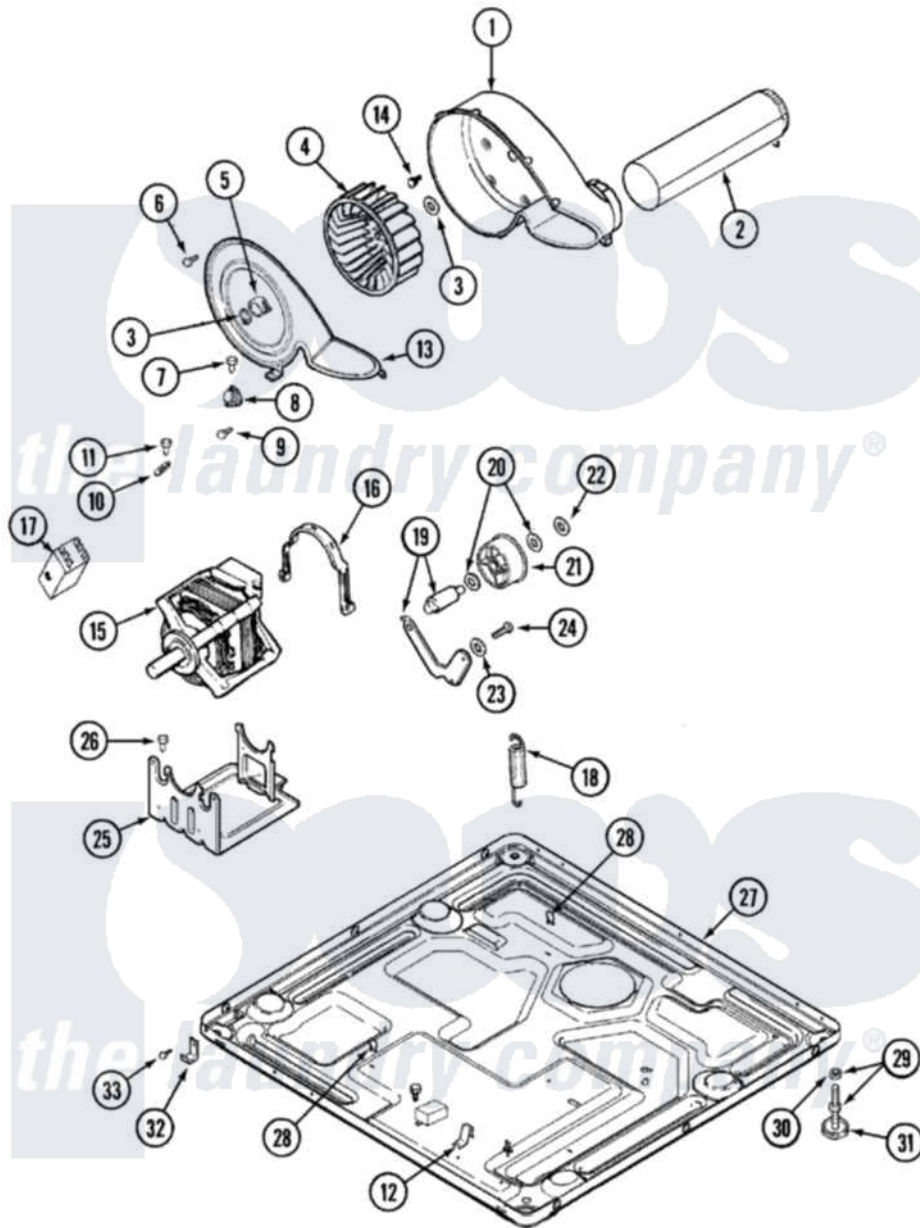

Maytag MDG9606BWQ 03 - MOTOR DRIVE

Maytag [Residential Maytag MDG9606BWQ Dryer Parts](#) Parts Diagram 03 - MOTOR DRIVE
 Click on the part number to view part

Item	Original Part Number	Replaced By	Status	Part Description
1	33001789			Housing, Blower
2	22001995			Screw Note: Screw, Tumbler Front And Shroud
"	33001800			Duct Assembly, Exhaust
3	410233	9703438		Ring-Retrn
4	33001790			Wheel, Blower
5	312967			Clamp, Blower Housing
6	33001855	33002917		Screw, No.10-16
7	Y313561			Screw---NA
8	306910			Thermostat, Multi Temp Note: Thermostat
9	22001996	3370225		Screw
10	33001762			Fuse, Thermal
11	314848	W10116760		Screw
12	22002244			Clip, Grounding
13	33001873			Cover, Blower Housing---NA
14	314818	1163839		Screw

15	33002462	33002478	Motor
"	33002478		Motor
"	33002237	33002478	Motor
16	Y015825		Clip, Motor To Motor Support
17	33001854	33002478	Motor
18	33001754	33002459	Assembly, Spring And Plug
"	33002461		Plug For Spring
"	33002460	33002459	Assembly, Spring And Plug
"	33002157		Grommet
19	33001840	6-3705180	Idler Arm
20	Y312527		Washer, Idler Shaft
21	33001783	6-3700340	Bearing- I
22	312958	354987	Ring, Retaining
23	315772		Sleeve, Idler Arm
24	Y014874		Screw, Idler Arm And Sleeve
25	33002466	33002817	Motor Support, Offset
"	33002437	33002817	Motor Support, Offset
"	Y313561		Screw----NA
26	Y313561		Screw----NA
27	33001845	Not Available	BASE
"	33002465	Not Available	BASE, (LWR)----NA
28	410490		Spring, Retainer Wire Harness
29	Y305086		Adjustable Leg And Nut
30	Y052740	62739	Nut, Lock
31	Y314137		Foot, Rubber
32	22002239		Clip, Front Panel
33	Y310632	1163839	Screw