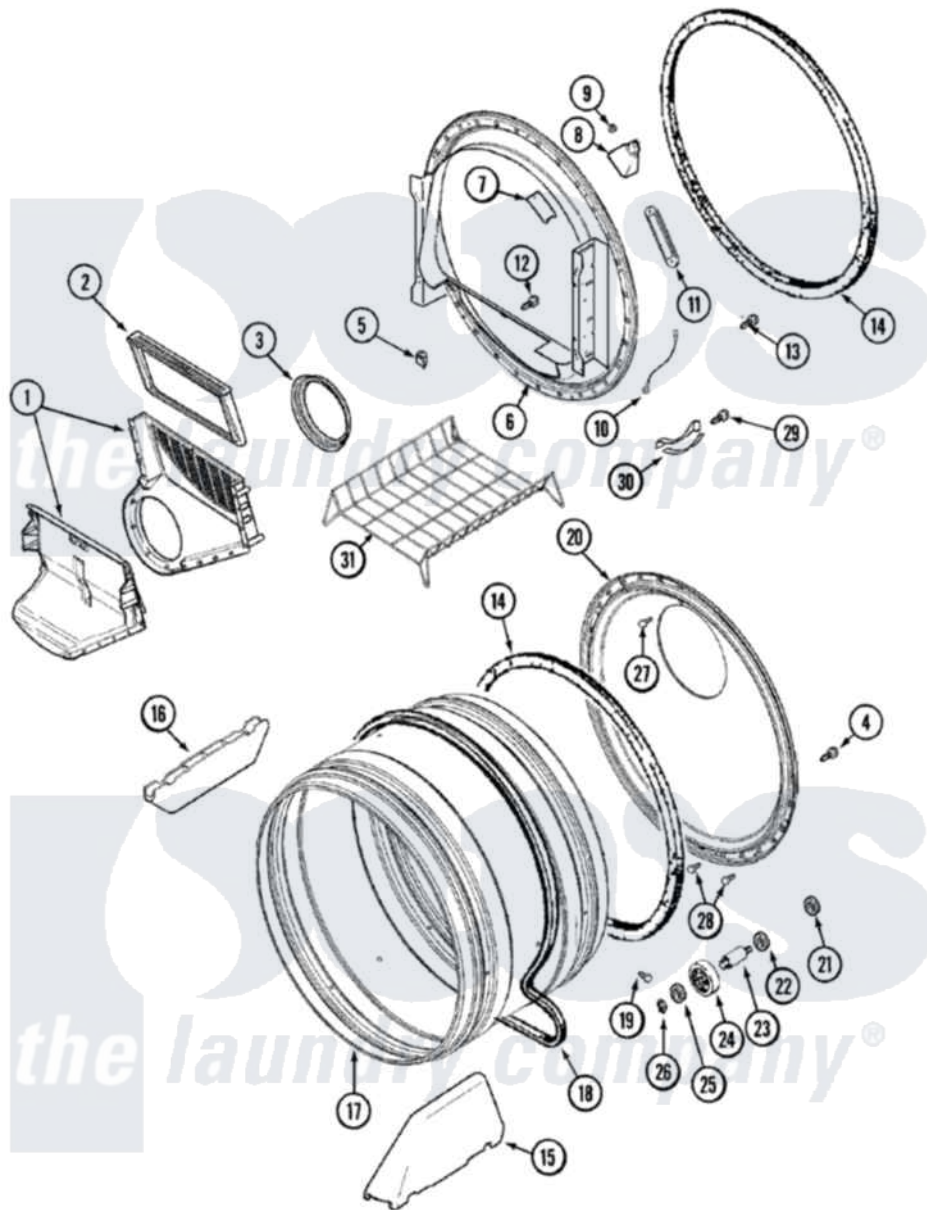

Maytag MDG9606BWQ 04 - TUMBLER

Maytag Residential Maytag MDG9606BWQ Dryer Parts Parts Diagram 04 - TUMBLER
 Click on the part number to view part

Item	Original Part Number	Replaced By	Status	Part Description
1	33001799			Outlet Duct Assembly Note: Outlet Duct Assembly
2	33001808			Filter, Lint
3	33001758	33002560		Seal, Blower
4	33002190			SCrew, C BraCe, BraCket, Cabinet
5	Y310376			Clip, Door Switch Harness
6	33001868			Front, Tumbler Front W/Sensor Note: Front, Tumbler
7	33001871			Screw Note: Screw, Drum Light
"	33001869			Lens, Drum Light
"	22002263			Lamp
8	33001870		Not Available	HOLDER, LAMP (W/HOUSING) NOTE: LAMP (W/HOUSING & HOLDER)
9	214872			Palnut, End Cap Note: Nut, Lamp Holder
10	211294	90767		Screw, 8A X 3/8 HeX Washer

10	211294	30707	Head Tapping
"	Y303711		Sensor Ground Wire
11	22001078	3177991	Screw
"	33001809		Sensor Bar Assembly
12	312311	312311MAY	Screw
13	33001855	33002917	Screw, No.10-16
14	33001807		Seal, Tumbler
15	33001756	33002032	Baffle
16	33001755		Baffle
17	33001889		Tumbler
18	33001777	33002535	V-Belt
19	33001788	33002973	Screw, No.9-15 X 1.00 Hx WS
20	33001801		Back, Tumbler
21	33001443		Nut, Hex
22	Y313347	312535	Washer, Vault Mounting Brk.
23	Y312948	6-3129480	Shaft- Tumbler
24	Y303373	12001541	Drum Roller/Washer Assembly--W
25	312535		Washer, Vault Mounting Brk.
26	410233	9703438	Ring-Retrn
27	210932		Screw, No.8 X 9/16 Ctsk Note: Screw, Inlet Duct
28	22001996	3370225	Screw
29	210720		Rivet, Bearing To Tumbler Fmt
30	306508		Tumbler Bearing Kit ----W
31	33001917	33001917A	Rack- Dryi