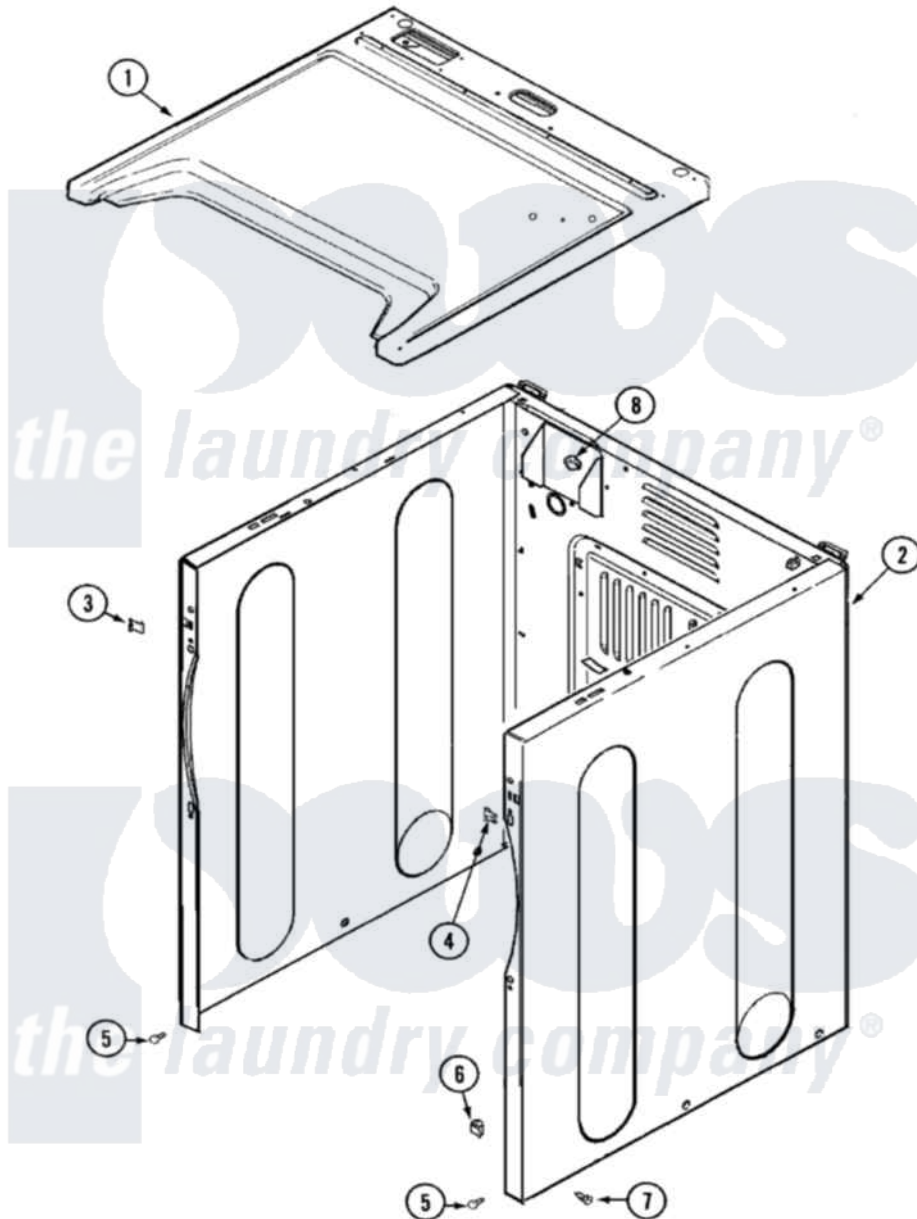

# Maytag MDG9606BWW 01 - CABINET-FRONT

Maytag [Residential Maytag MDG9606BWW Dryer Parts](#) Parts Diagram 01 - CABINET-FRONT  
 Click on the part number to view part

Item	Original Part Number	Replaced By	Status	Part Description
1	<a href="#">33001896</a>			Cover, Top
2	<a href="#">33001897</a>			Cabinet
3	<a href="#">22002049</a>			Clip Note: Clip, Front Panel
4	213280	<a href="#">204439</a>		Screw And Fstner Assembly
5	<a href="#">22001995</a>			Screw Note: Screw, Tumbler Front And Shroud
6	<a href="#">Y310376</a>			Clip, Door Switch Harness
7	<a href="#">213007</a>			Xfor Cabinet See Cabinet, Back
8	<a href="#">Y310376</a>			Clip, Door Switch Harness