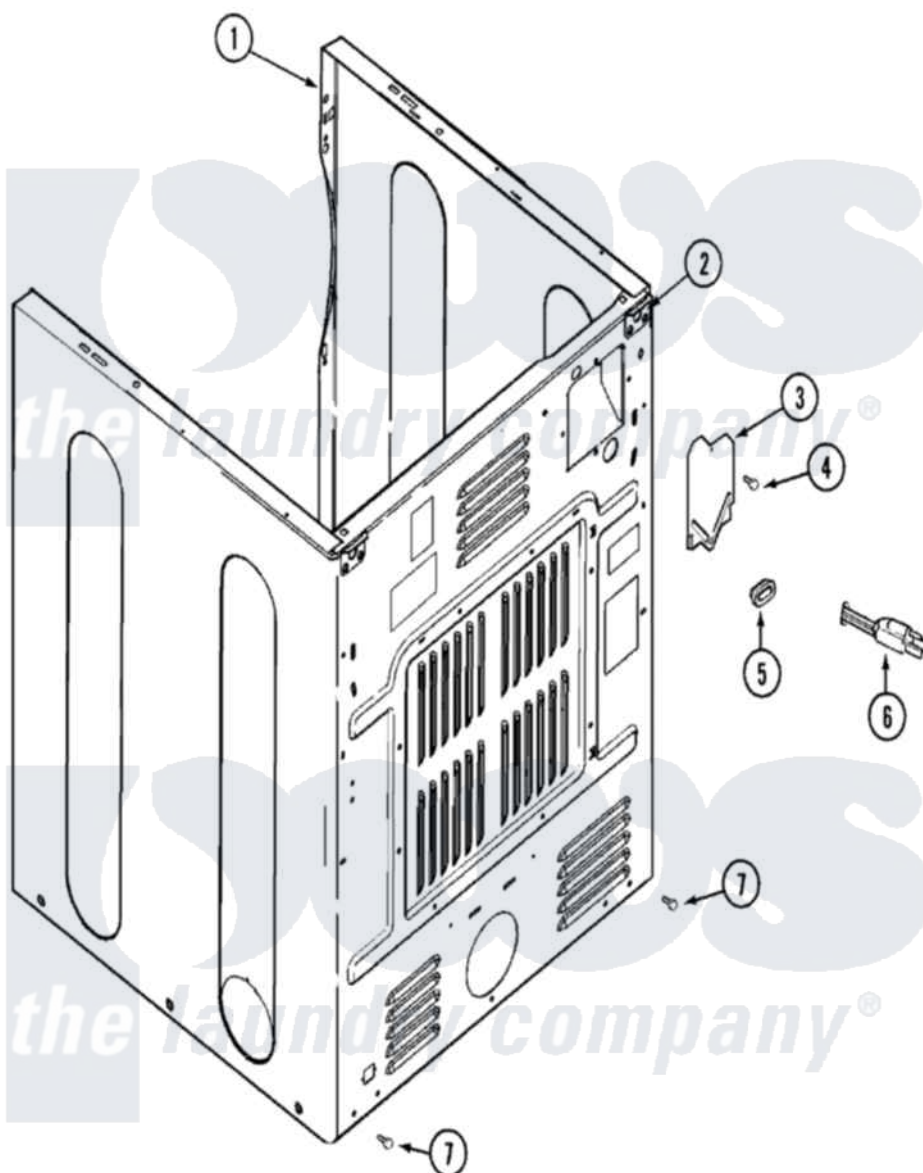

Maytag MDG9606BWW 02 - CABINET-REAR

Maytag Residential Maytag MDG9606BWW Dryer Parts Parts Diagram 02 - CABINET-REAR
 Click on the part number to view part

Item	Original Part Number	Replaced By	Status	Part Description
1	33001897			Cabinet
2	33001827		Not Available	BRACKET, CABINET HINGE
3	33001795			Cover, Terminal Block
4	22001995			Screw Note: Screw, Tumbler Front And Shroud
5	211881			Grommet, Cord Part Not Used-Gas Models Only
6	33001246		Not Available	CORD, POWER
7	22001995			Screw Note: Screw, Tumbler Front And Shroud