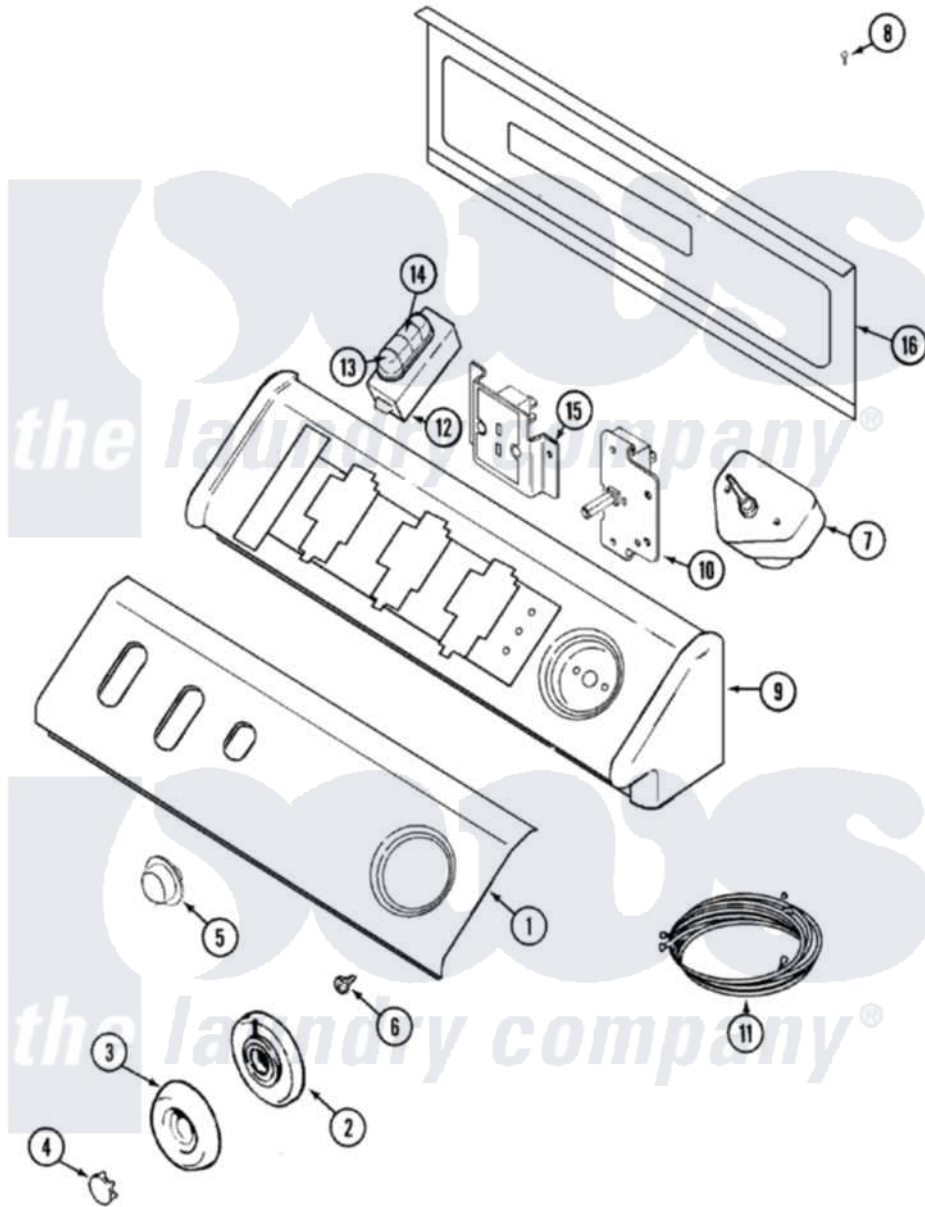

Maytag MDG9606BWW 03 - CONTROL PANEL

Maytag [Residential Maytag MDG9606BWW Dryer Parts](#) Parts Diagram 03 - CONTROL PANEL
 Click on the part number to view part

Item	Original Part Number	Replaced By	Status	Part Description
1	33001930	33002564		Panel, Control
"	Y22002339	8534058		Screw
2	33001621			Skirt, Timer Dial
3	22001659			Timer Knob - Grey
4	22001664			Timer Knob Insert/Cap
5	33001619	37001071		Button, Push-To-Start
6	33001690	90767		Screw, 8A X 3/8 HeX Washer Head Tapping
7	33001932			Timer
8	216423	3370225		Screw
9	22002285		Not Available	CONSOLE (WHT)
10	33001861	33001618		Switch- PU
11	33001933			Wire Harness, Main
12	33001653			Switch, Temp 4 Pos
13	22001788			Button, Switch
14	22001789			Button, Switch
				Drum Display Control Note:

15	33001661	33002389	Dryness Display Control Note. Display, Dryness
16	33001806	Not Available	BACK, CONSOLE PANEL
18	33001935	Not Available	MANUAL, USE & CARE (FRENCH)
"	33001934	Not Available	MANUAL, USE & CARE