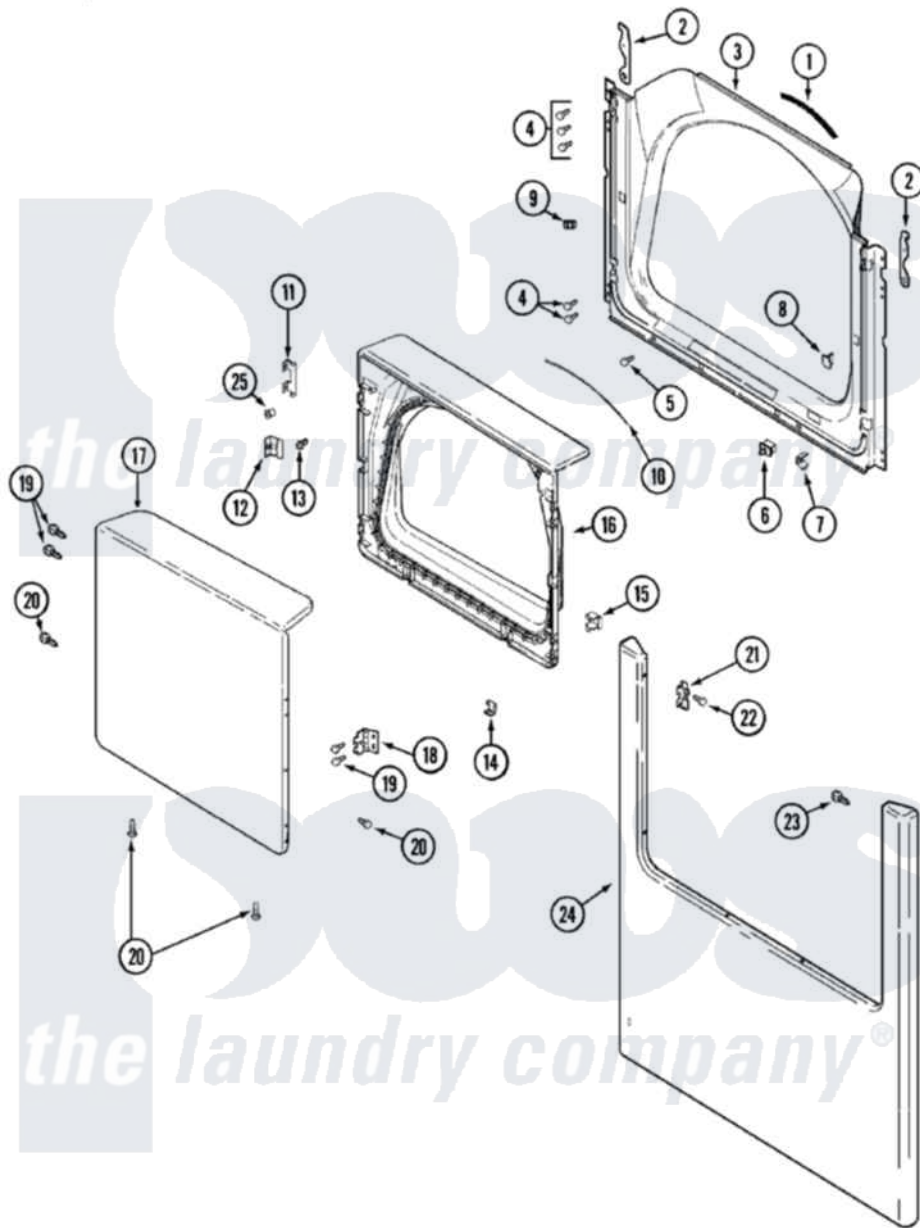

Maytag MDG9606BWW 04 - DOOR

Maytag [Residential Maytag MDG9606BWW Dryer Parts](#) Parts Diagram 04 - DOOR
 Click on the part number to view part

Item	Original Part Number	Replaced By	Status	Part Description
1	33001767			Seal, Shroud
2	22002247	33002597		Hook, Security
3	33001900			Shroud
4	22001995			Screw Note: Screw, Tumbler Front And Shroud
5	33001768			Screw, Shroud Note: Screw, Shroud And Outlet Duct
6	33001508	W10169313		Switch-Dor
7	33001760			Bracket, Hinge
8	33001174	LA-1003		Door Catch Kit
9	33001791	306436		Door Latch Kit--W
"	Y304578	LA-1003		Door Catch Kit
10	33002094			Seal, Door
11	22002038			Clip, Door
12	33001793			Bracket, Strike
13	33001761			Strike, Door
14	22002039			Clip, Door

15	33001763		Plug, Inner Door
16	33001899		Door, Inner
17	22001817		Sheet, Sound Damper
"	33001904		Door, Outer
18	33001759		Hinge, Door
19	22002062	98006631	Screw
20	22002063		Screw No.8-18AB Wafer Head
21	33001764		Cover, Hinge Hole
22	33001787		Screw, Hinge Note: Screw, Hinge Hole Cover
23	22002012		Screw, Hinge Note: Screw, Hinge Bracket
24	33001901		Panel, Front
25	33001771		Bushing, Inner Door