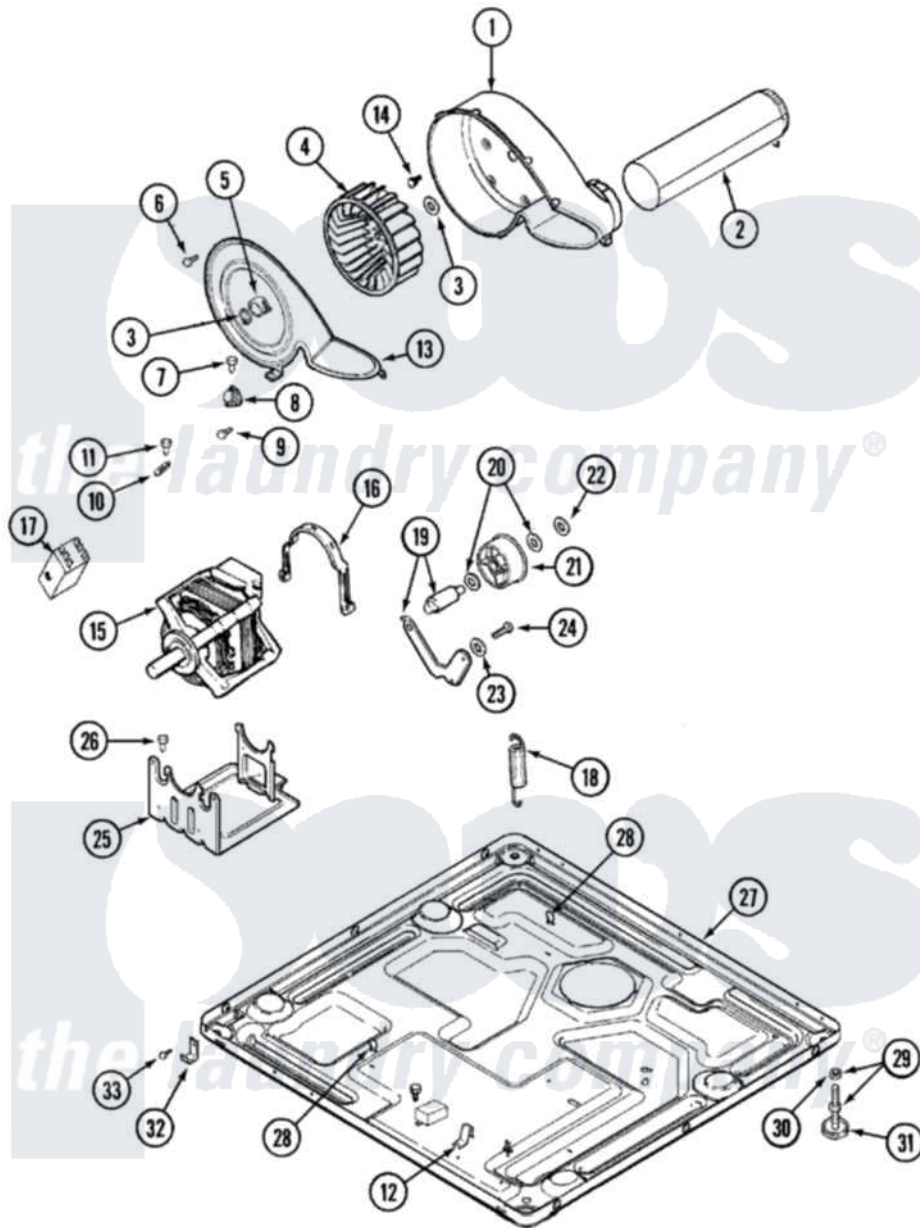

Maytag MDG9606BWW 06 - MOTOR DRIVE

Maytag [Residential Maytag MDG9606BWW Dryer Parts](#) Parts Diagram 06 - MOTOR DRIVE
 Click on the part number to view part

Item	Original Part Number	Replaced By	Status	Part Description
1	33001789			Housing, Blower
2	22001995			Screw Note: Screw, Tumbler Front And Shroud
"	33001800			Duct Assembly, Exhaust
3	410233	9703438		Ring-Retrn
4	33001790			Wheel, Blower
5	312967			Clamp, Blower Housing
6	33001855	33002917		Screw, No.10-16
7	Y313561			Screw---NA
8	306910			Thermostat, Multi Temp Note: Thermostat
9	22001996	3370225		Screw
10	33001762			Fuse, Thermal
11	314848	W10116760		Screw
12	22002244			Clip, Grounding
13	33001873			Cover, Blower Housing---NA
14	314818	1163839		Screw

15	33002462	33002478	Motor
"	33002478		Motor
"	33002237	33002478	Motor
16	Y015825		Clip, Motor To Motor Support
17	33001854	33002478	Motor
18	33001754	33002459	Assembly, Spring And Plug
"	33002461		Plug For Spring
"	33002460	33002459	Assembly, Spring And Plug
"	33002157		Grommet
19	33001840	6-3705180	Idler Arm
20	Y312527		Washer, Idler Shaft
21	33001783	6-3700340	Bearing- I
22	312958	354987	Ring, Retaining
23	315772		Sleeve, Idler Arm
24	Y014874		Screw, Idler Arm And Sleeve
25	33002466	33002817	Motor Support, Offset
"	33002437	33002817	Motor Support, Offset
"	Y313561		Screw----NA
26	Y313561		Screw----NA
27	33001845	Not Available	BASE
"	33002465	Not Available	BASE, (LWR)----NA
28	410490		Spring, Retainer Wire Harness
29	Y305086		Adjustable Leg And Nut
30	Y052740	62739	Nut, Lock
31	Y314137		Foot, Rubber
32	22002239		Clip, Front Panel
33	Y310632	1163839	Screw